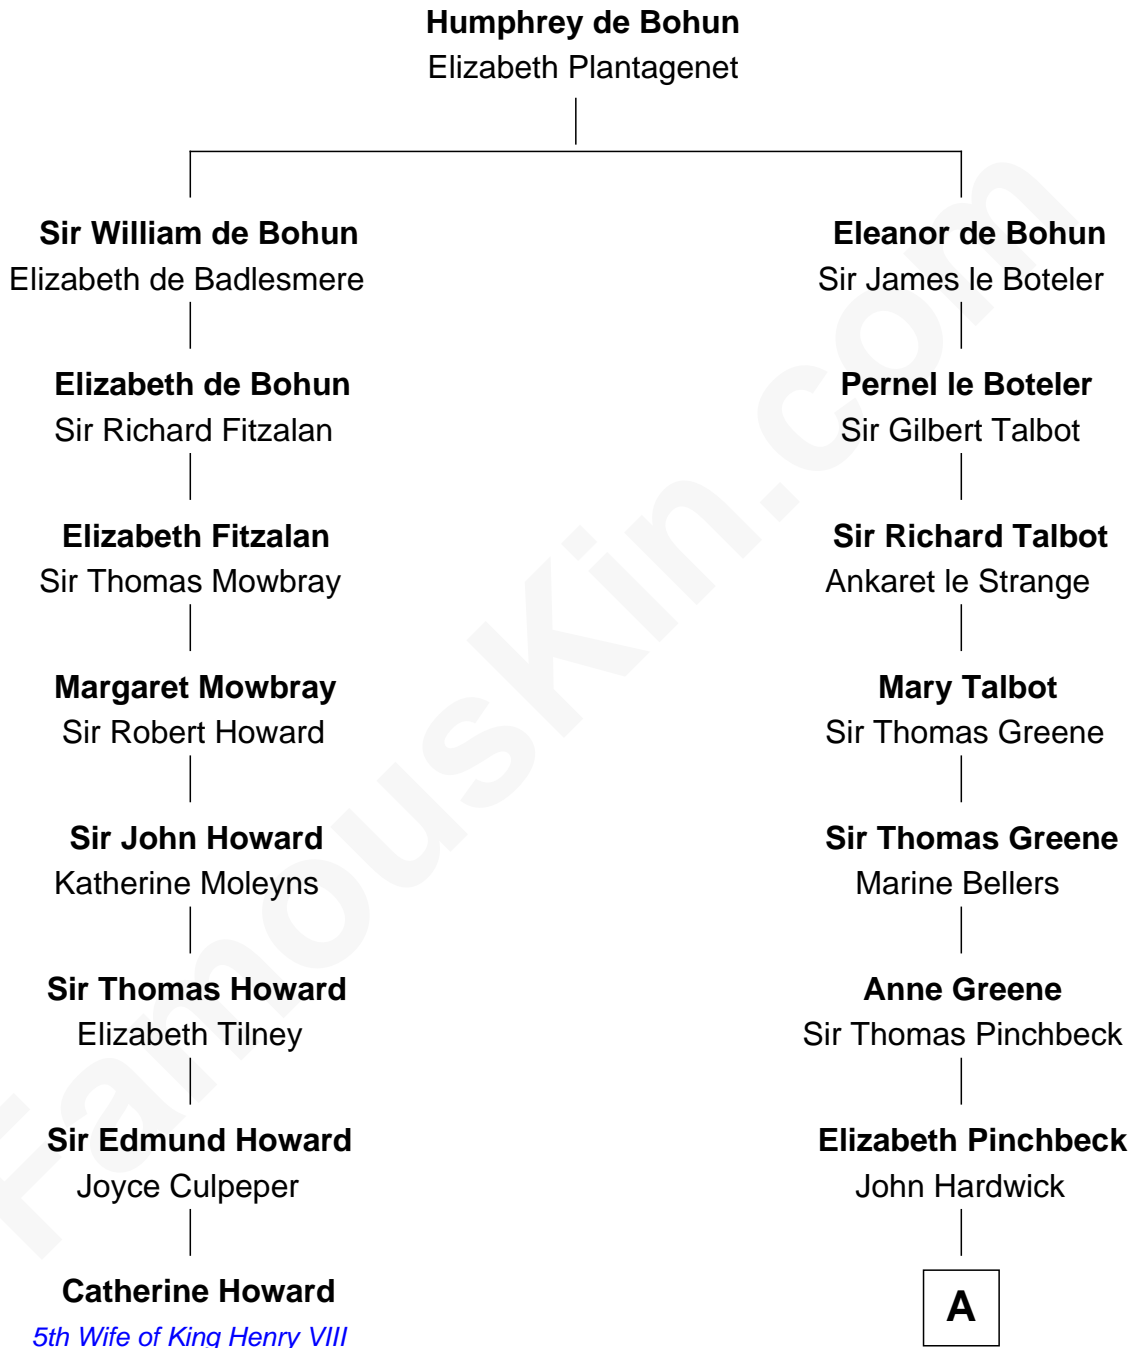

## Relationship Chart of

### Catherine Howard

5th Wife of King Henry VIII

7th cousin 8 times removed of

**John Carroll**

Founder of Georgetown University

**A**

**John Hardwick**  
Elizabeth Leeke

**Elizabeth Hardwick**  
Sir William Cavendish