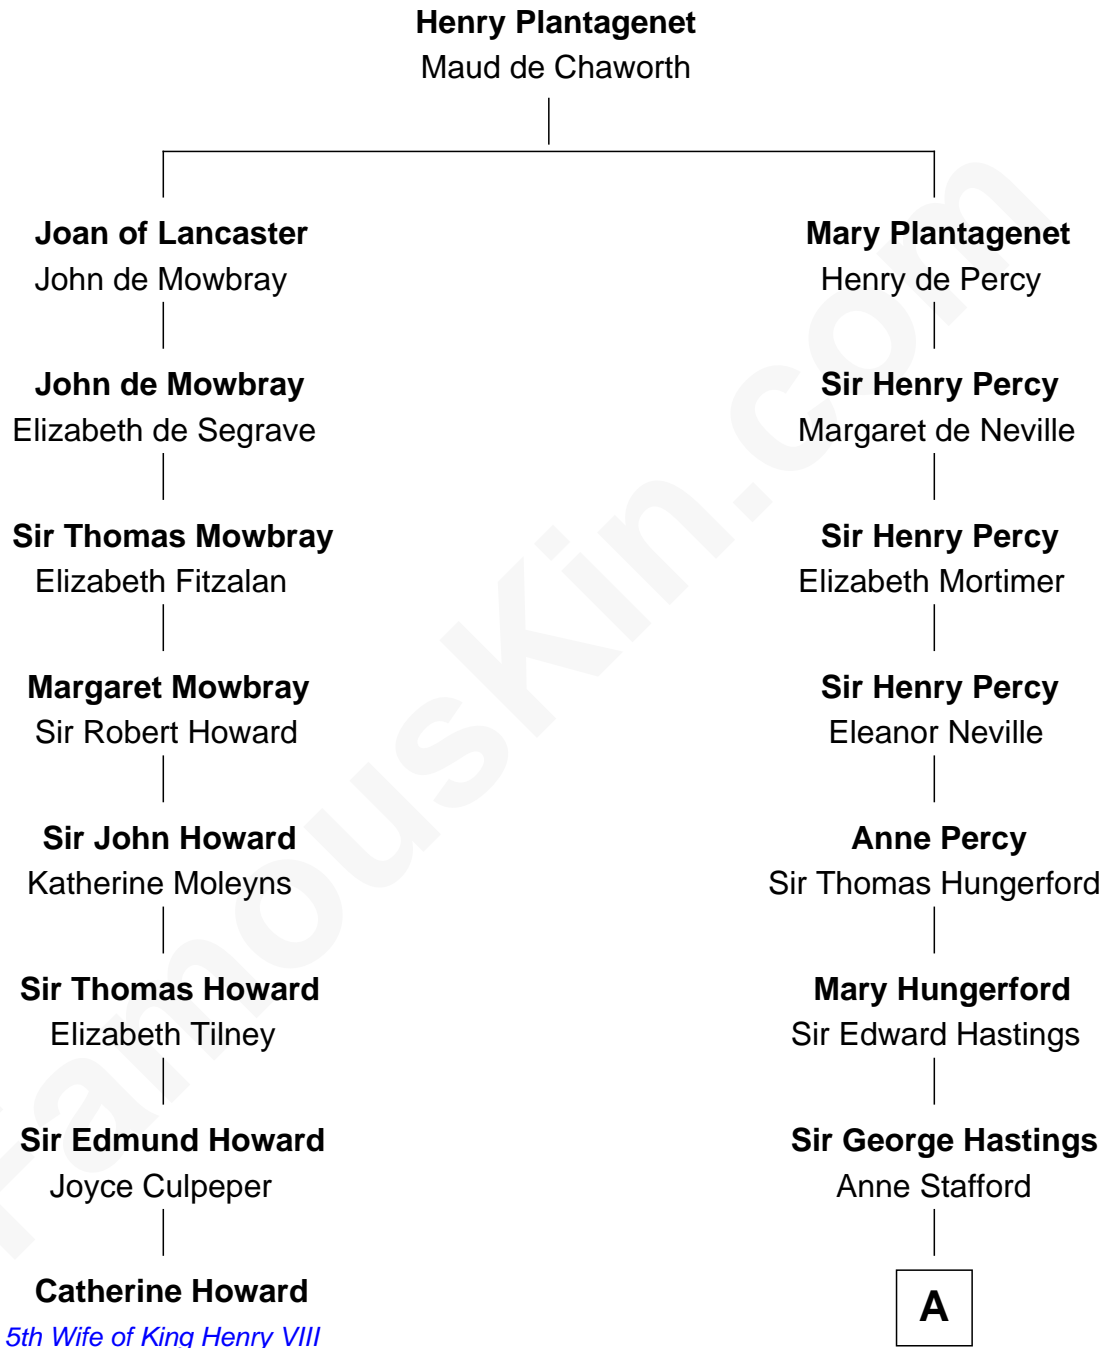

## Relationship Chart of

### Catherine Howard

5th Wife of King Henry VIII

7th cousin 10 times removed of

**Lewis Carroll**

Author of *Alice in Wonderland*

**A**

—  
**Sir Francis Hastings**

Katherine Pole