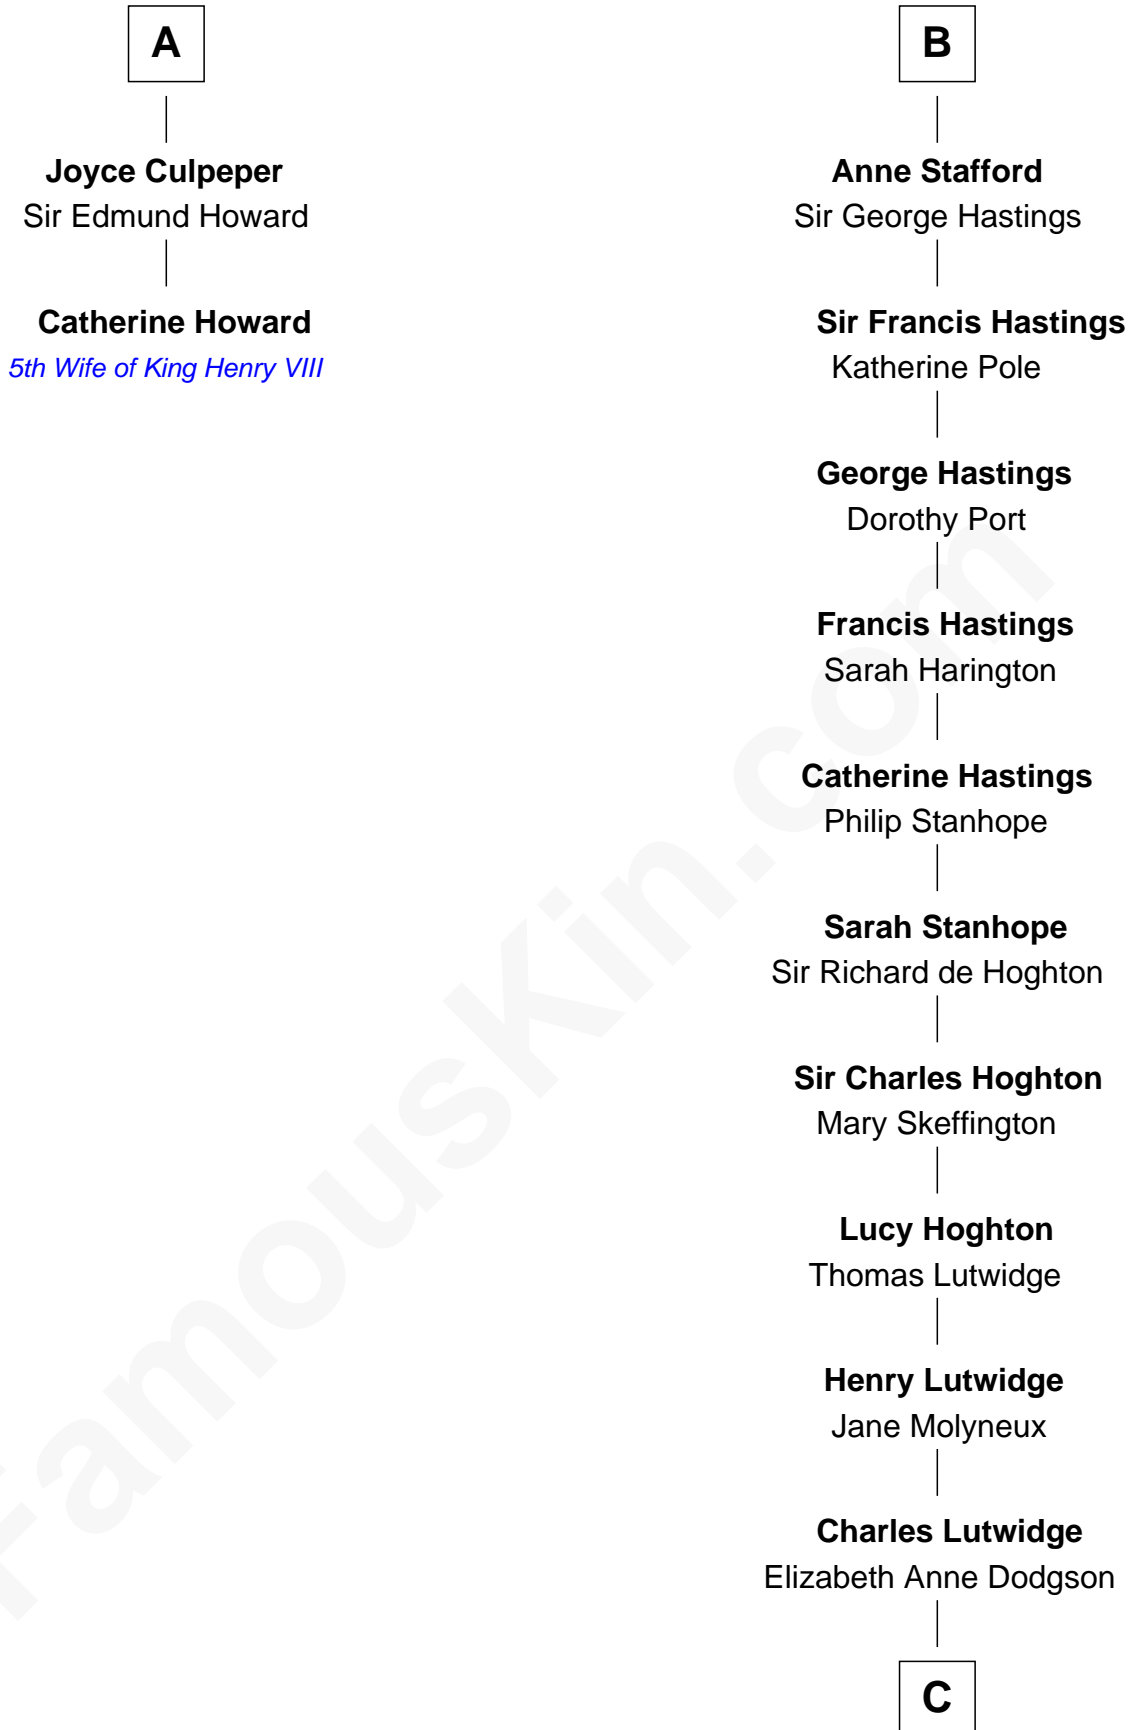

FamousKin.com

Relationship Chart of

Catherine Howard

5th Wife of King Henry VIII

8th cousin 10 times removed of

Lewis Carroll

Author of *Alice in Wonderland*

C

Frances Jane Lutwidge
Rev. Charles Dodgson

Lewis Carroll
Author of Alice in Wonderland

FamousKin.com