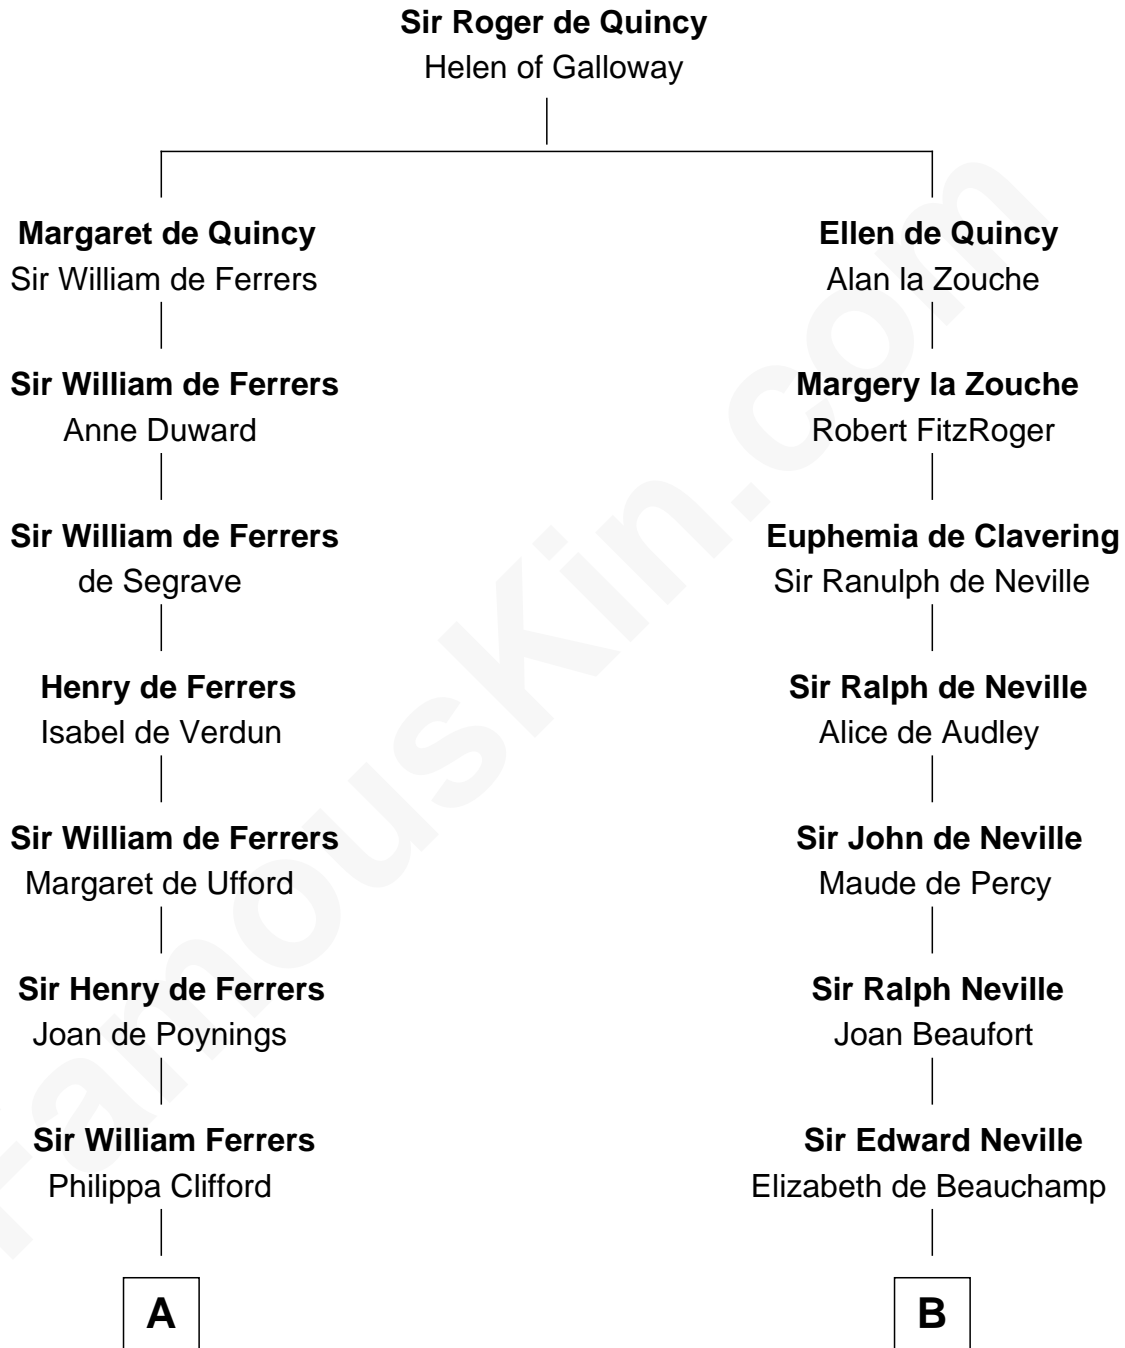

## Relationship Chart of

### Catherine Howard

5th Wife of King Henry VIII

10th cousin 9 times removed of

**Lewis Carroll**

Author of *Alice in Wonderland*

**C**

**Charles Lutwidge**  
Elizabeth Anne Dodgson

**Frances Jane Lutwidge**  
Rev. Charles Dodgson