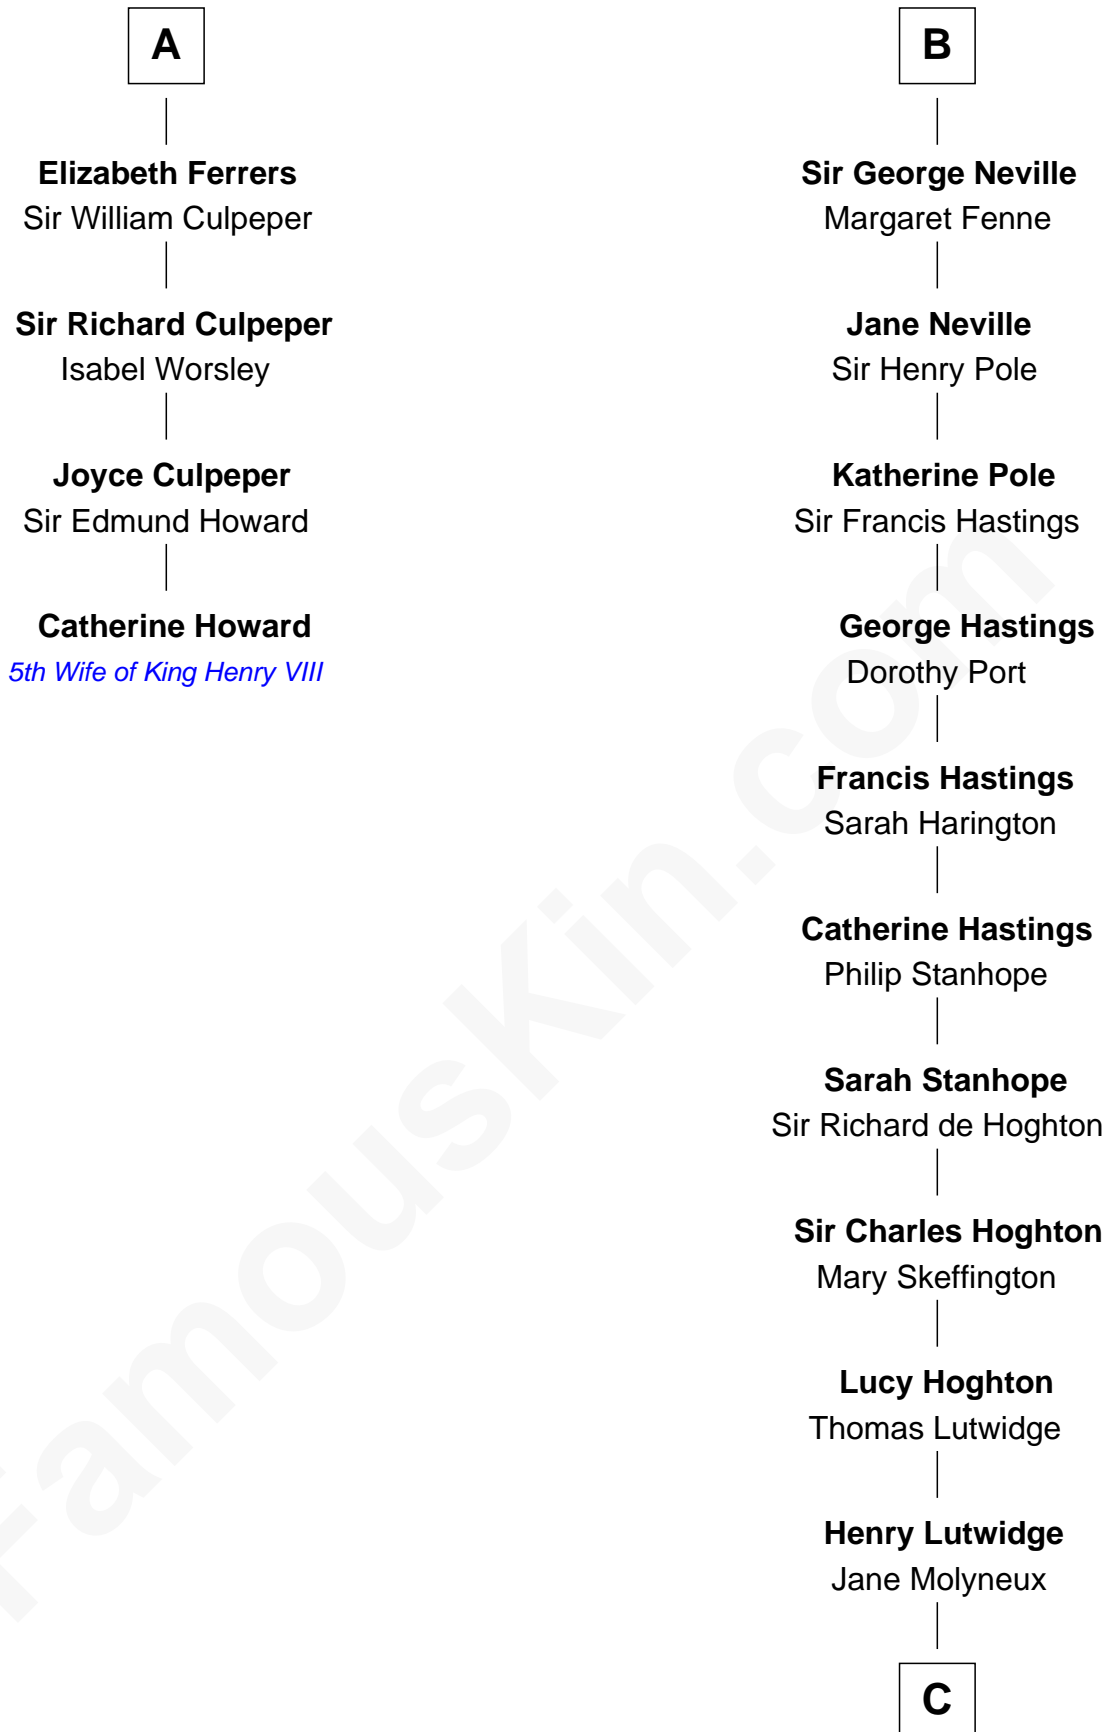

## Relationship Chart of

### Catherine Howard

5th Wife of King Henry VIII

10th cousin 9 times removed of

**Lewis Carroll**

Author of *Alice in Wonderland*

**C**

**Charles Lutwidge**  
Elizabeth Anne Dodgson

**Frances Jane Lutwidge**  
Rev. Charles Dodgson