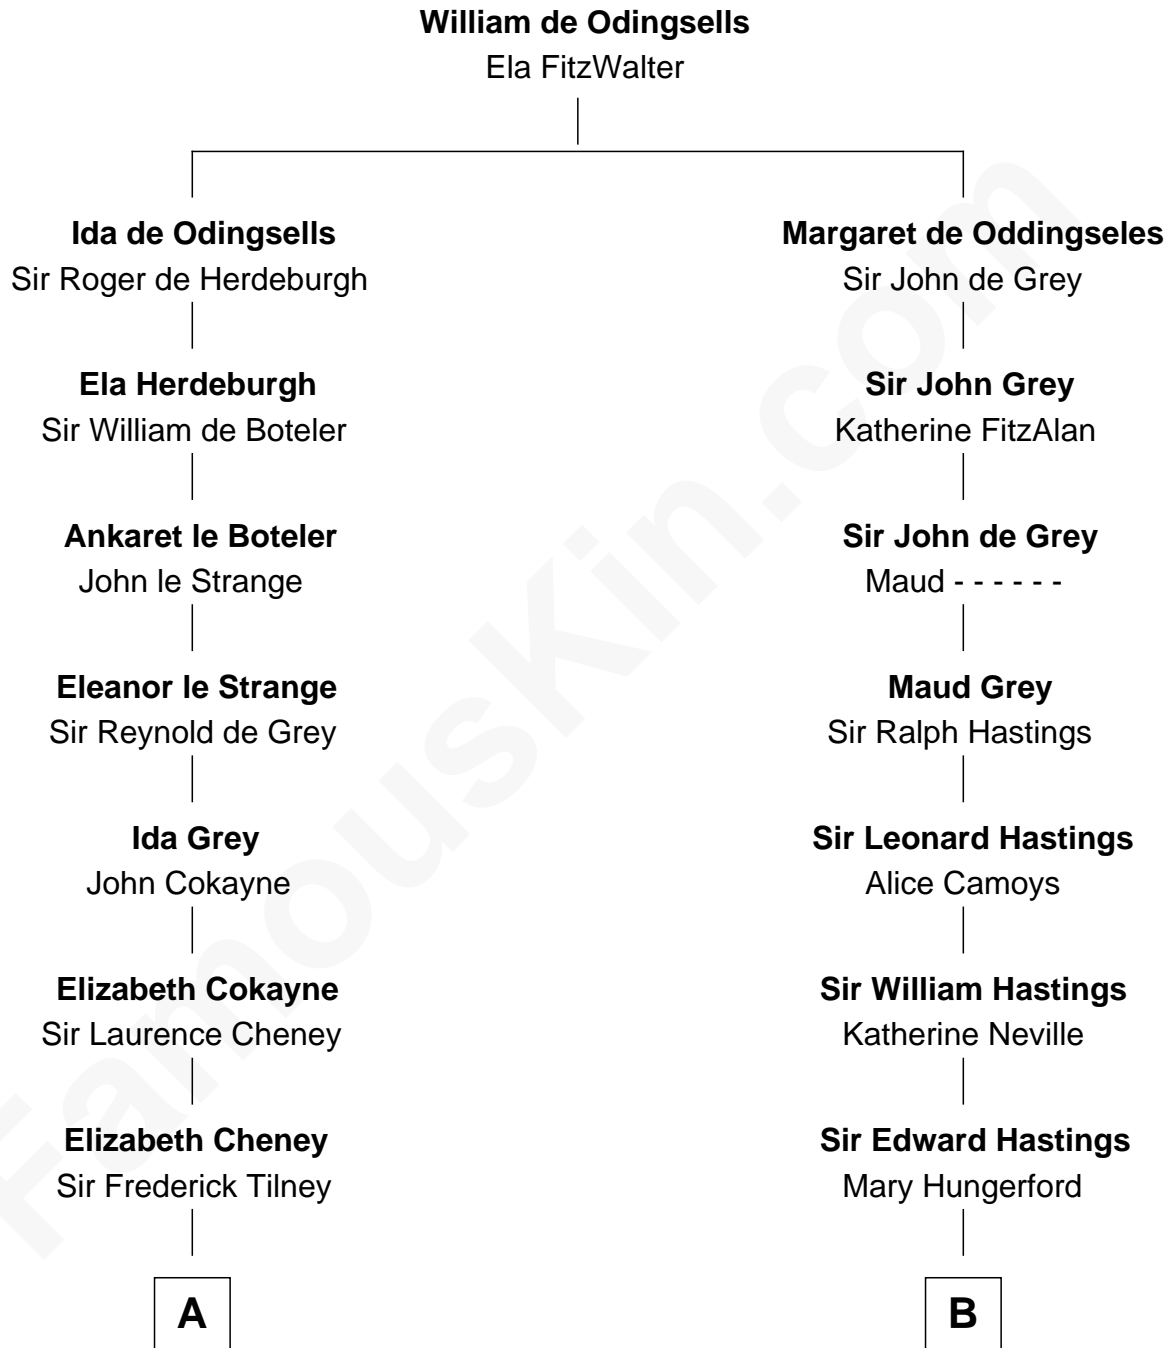

FamousKin.com

Relationship Chart of

Catherine Howard

5th Wife of King Henry VIII

9th cousin 9 times removed of

Lewis Carroll

Author of *Alice in Wonderland*

C

Frances Jane Lutwidge

Rev. Charles Dodgson

Lewis Carroll

Author of Alice in Wonderland

FamousKin.com