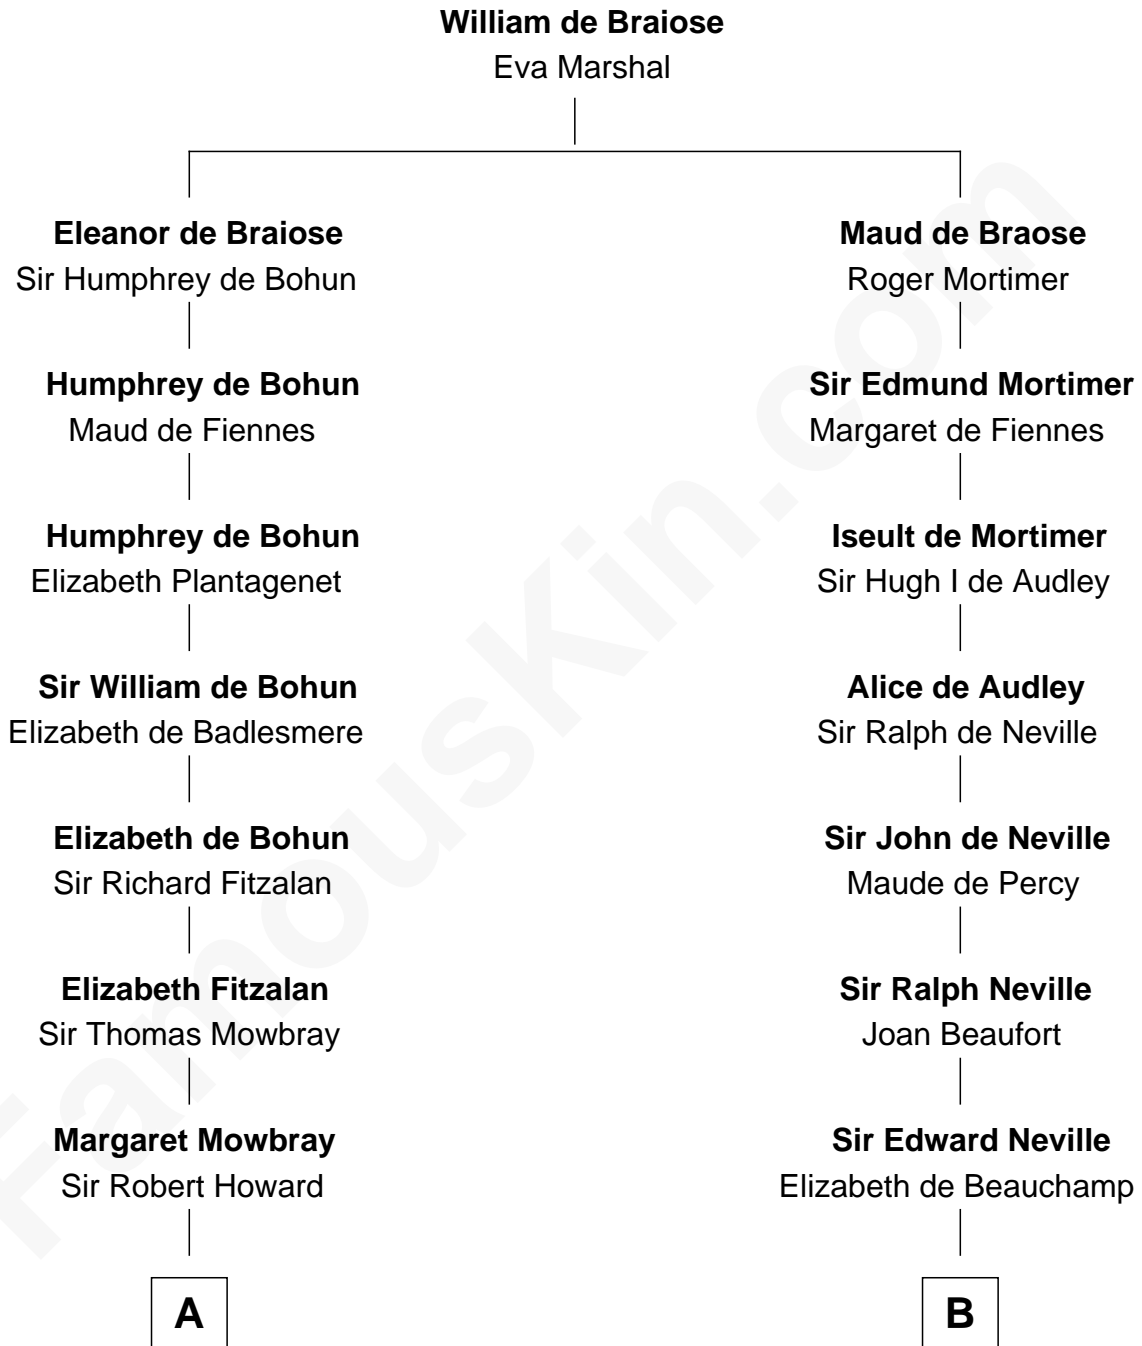

FamousKin.com Relationship Chart of

Catherine Howard

5th Wife of King Henry VIII

10th cousin 9 times removed of

Lewis Carroll

Author of Alice in Wonderland

C

Charles Lutwidge
Elizabeth Anne Dodgson

Frances Jane Lutwidge
Rev. Charles Dodgson

Lewis Carroll
Author of Alice in Wonderland

FamousKin.com