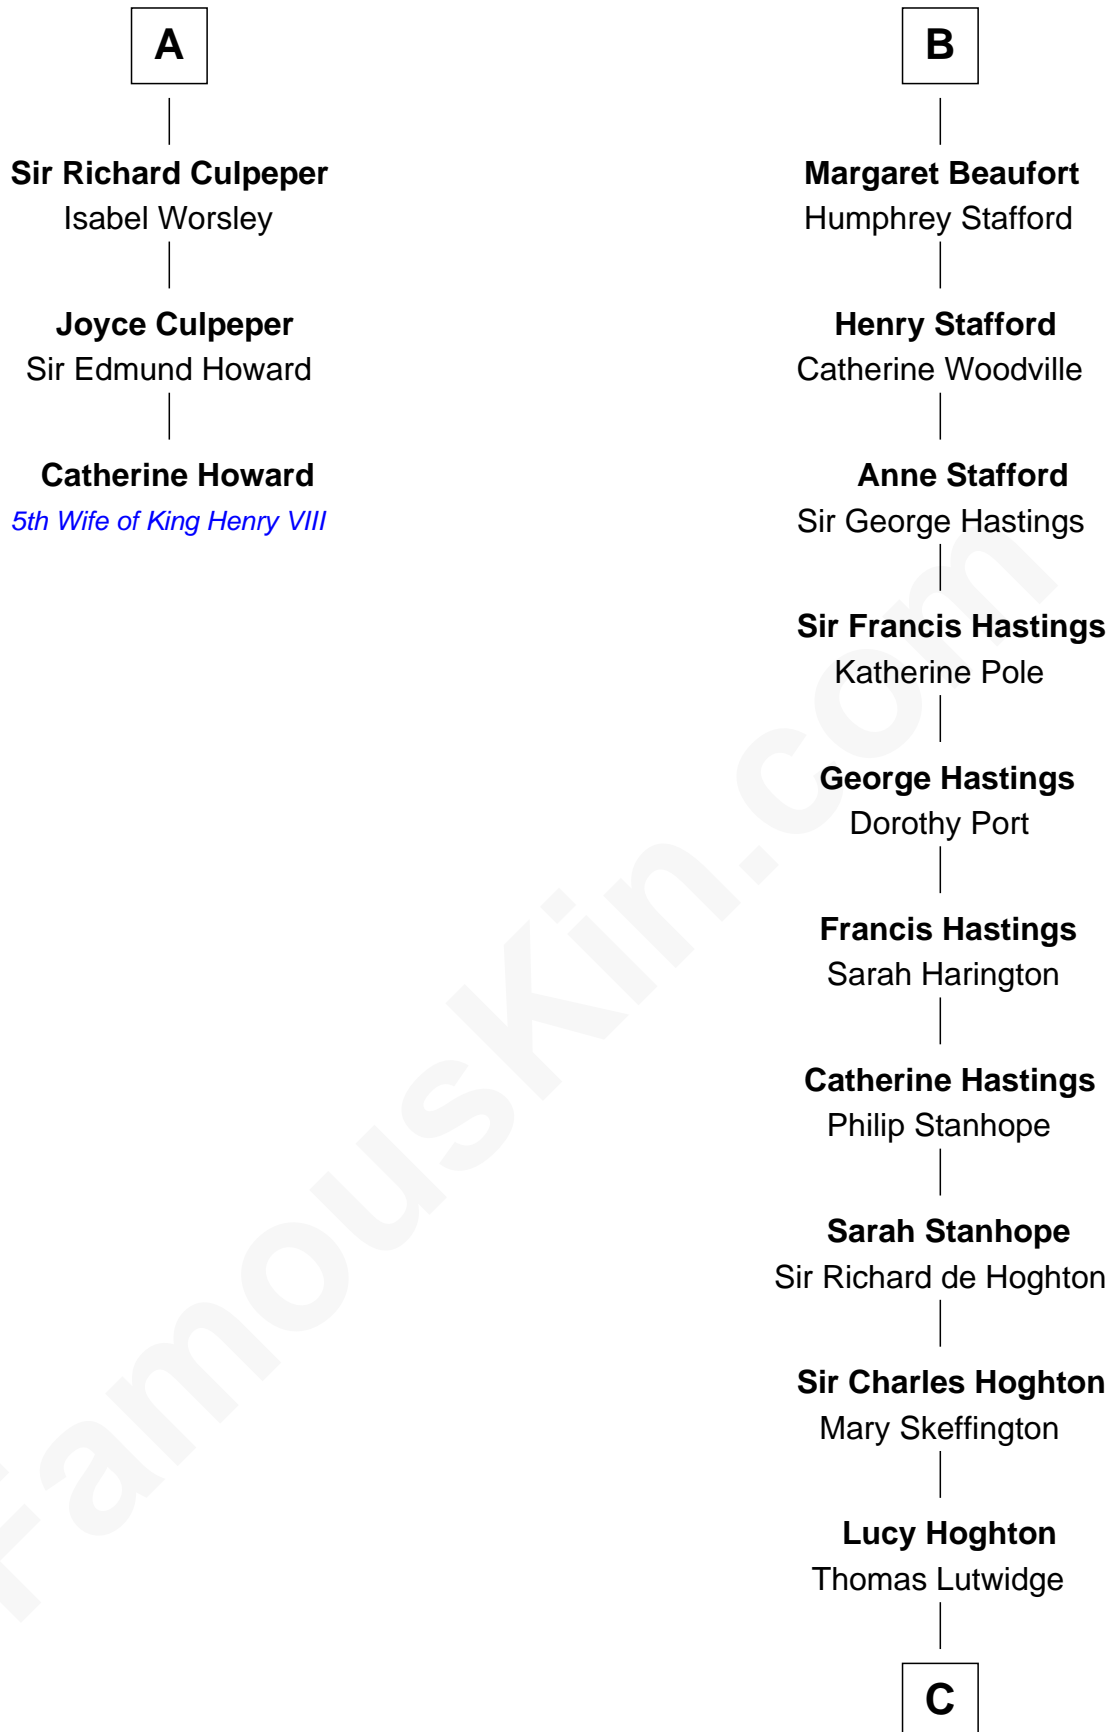

FamousKin.com

Relationship Chart of

Catherine Howard

5th Wife of King Henry VIII

9th cousin 11 times removed of

Lewis Carroll

Author of Alice in Wonderland

C

Henry Lutwidge

Jane Molyneux

Charles Lutwidge

Elizabeth Anne Dodgson

Frances Jane Lutwidge

Rev. Charles Dodgson

Lewis Carroll

Author of Alice in Wonderland