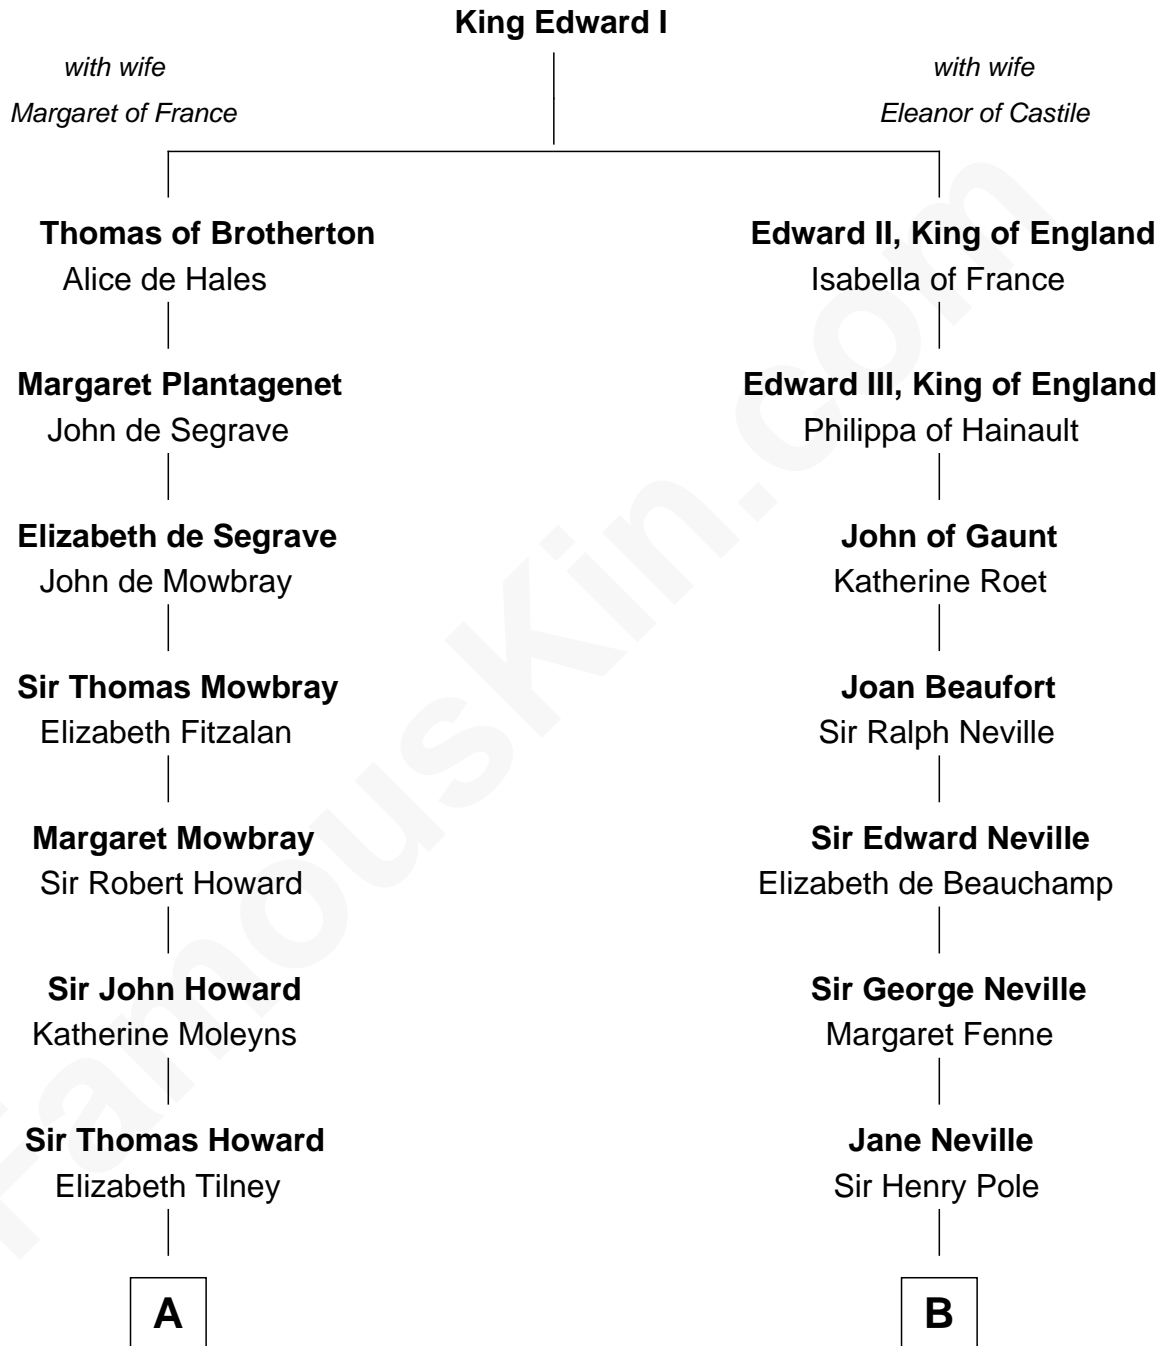

FamousKin.com

Relationship Chart of

Catherine Howard

5th Wife of King Henry VIII

8th cousin 10 times removed of

E. M. Forster
English Novelist

C

Edward Morgan Llewellyn Forster

Alice Clara Whichelo

E. M. Forster

English Novelist

FamousKin.com