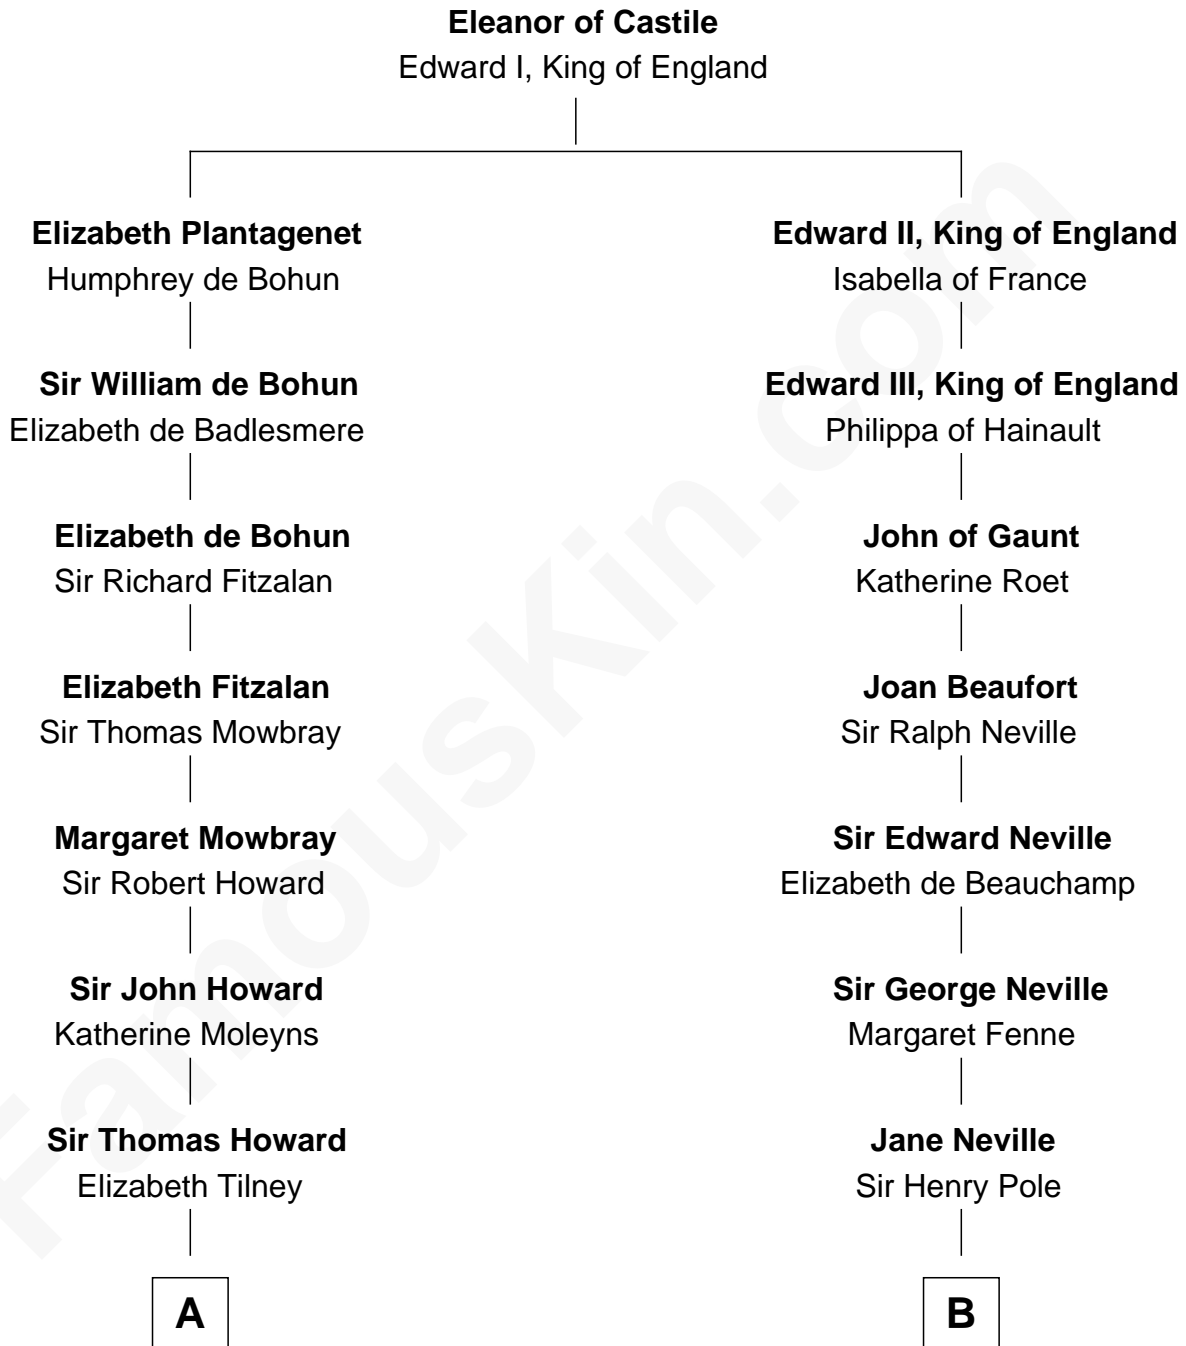

FamousKin.com

Relationship Chart of

Catherine Howard

5th Wife of King Henry VIII

8th cousin 10 times removed of

E. M. Forster
English Novelist

C

Edward Morgan Llewellyn Forster

Alice Clara Whichelo

E. M. Forster

English Novelist

FamousKin.com