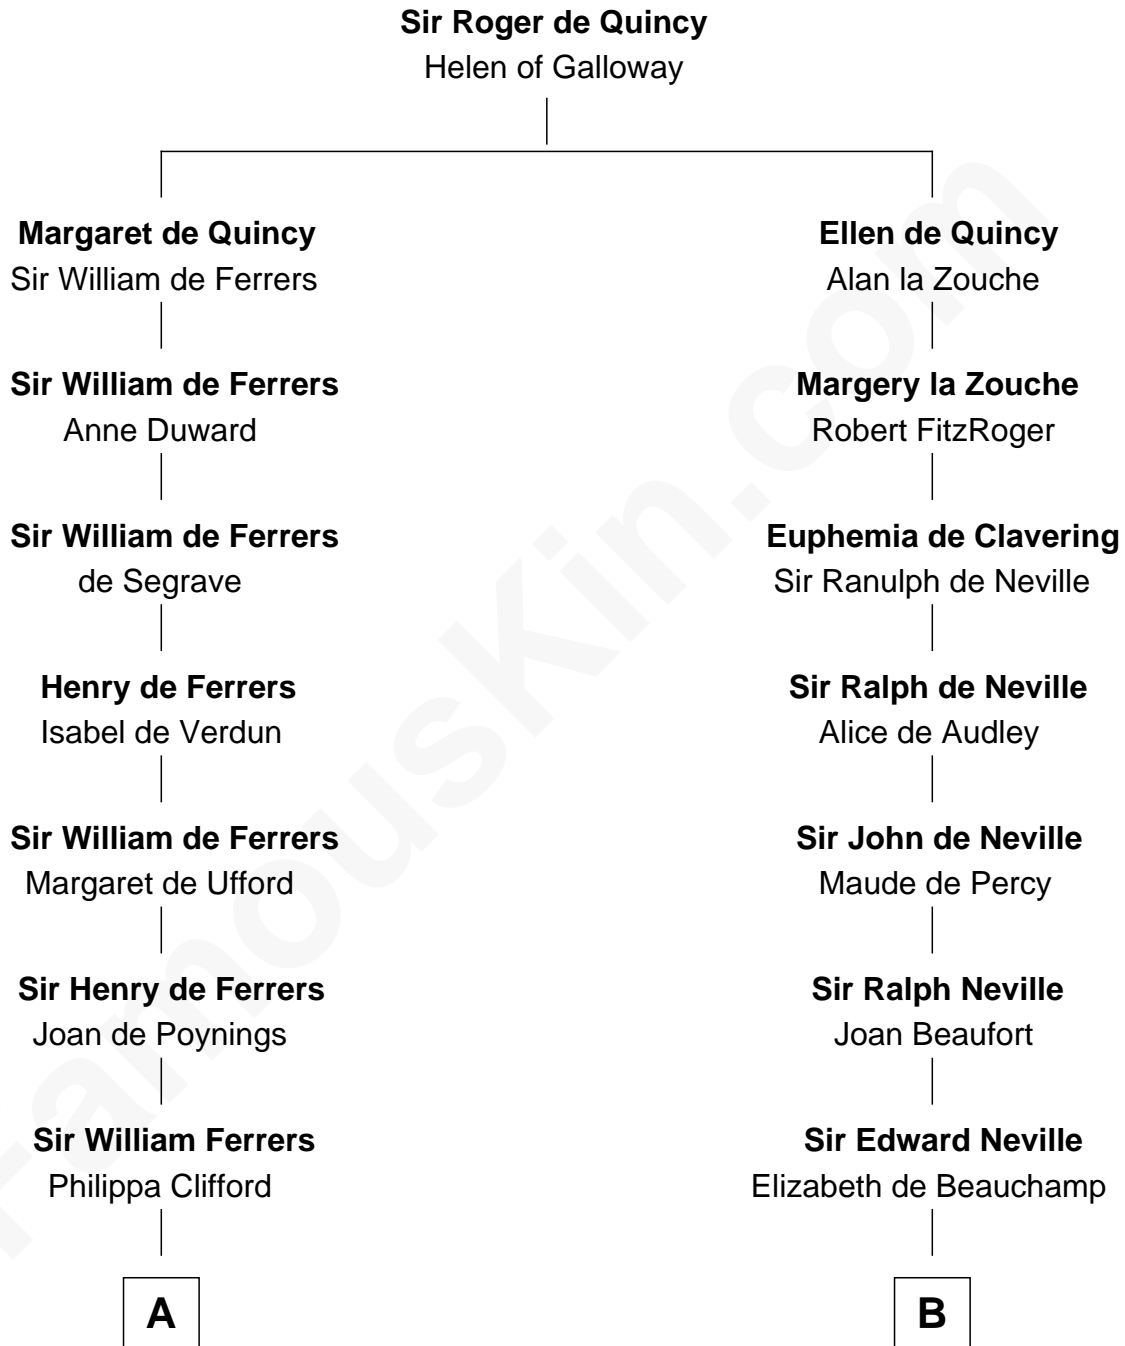

FamousKin.com

Relationship Chart of

Catherine Howard

5th Wife of King Henry VIII

10th cousin 10 times removed of

E. M. Forster
English Novelist

C

Henry Thornton

Marianne Sykes

Laura Thornton

Charles Forster

Edward Morgan Llewellyn Forster

Alice Clara Whichelo

E. M. Forster

English Novelist