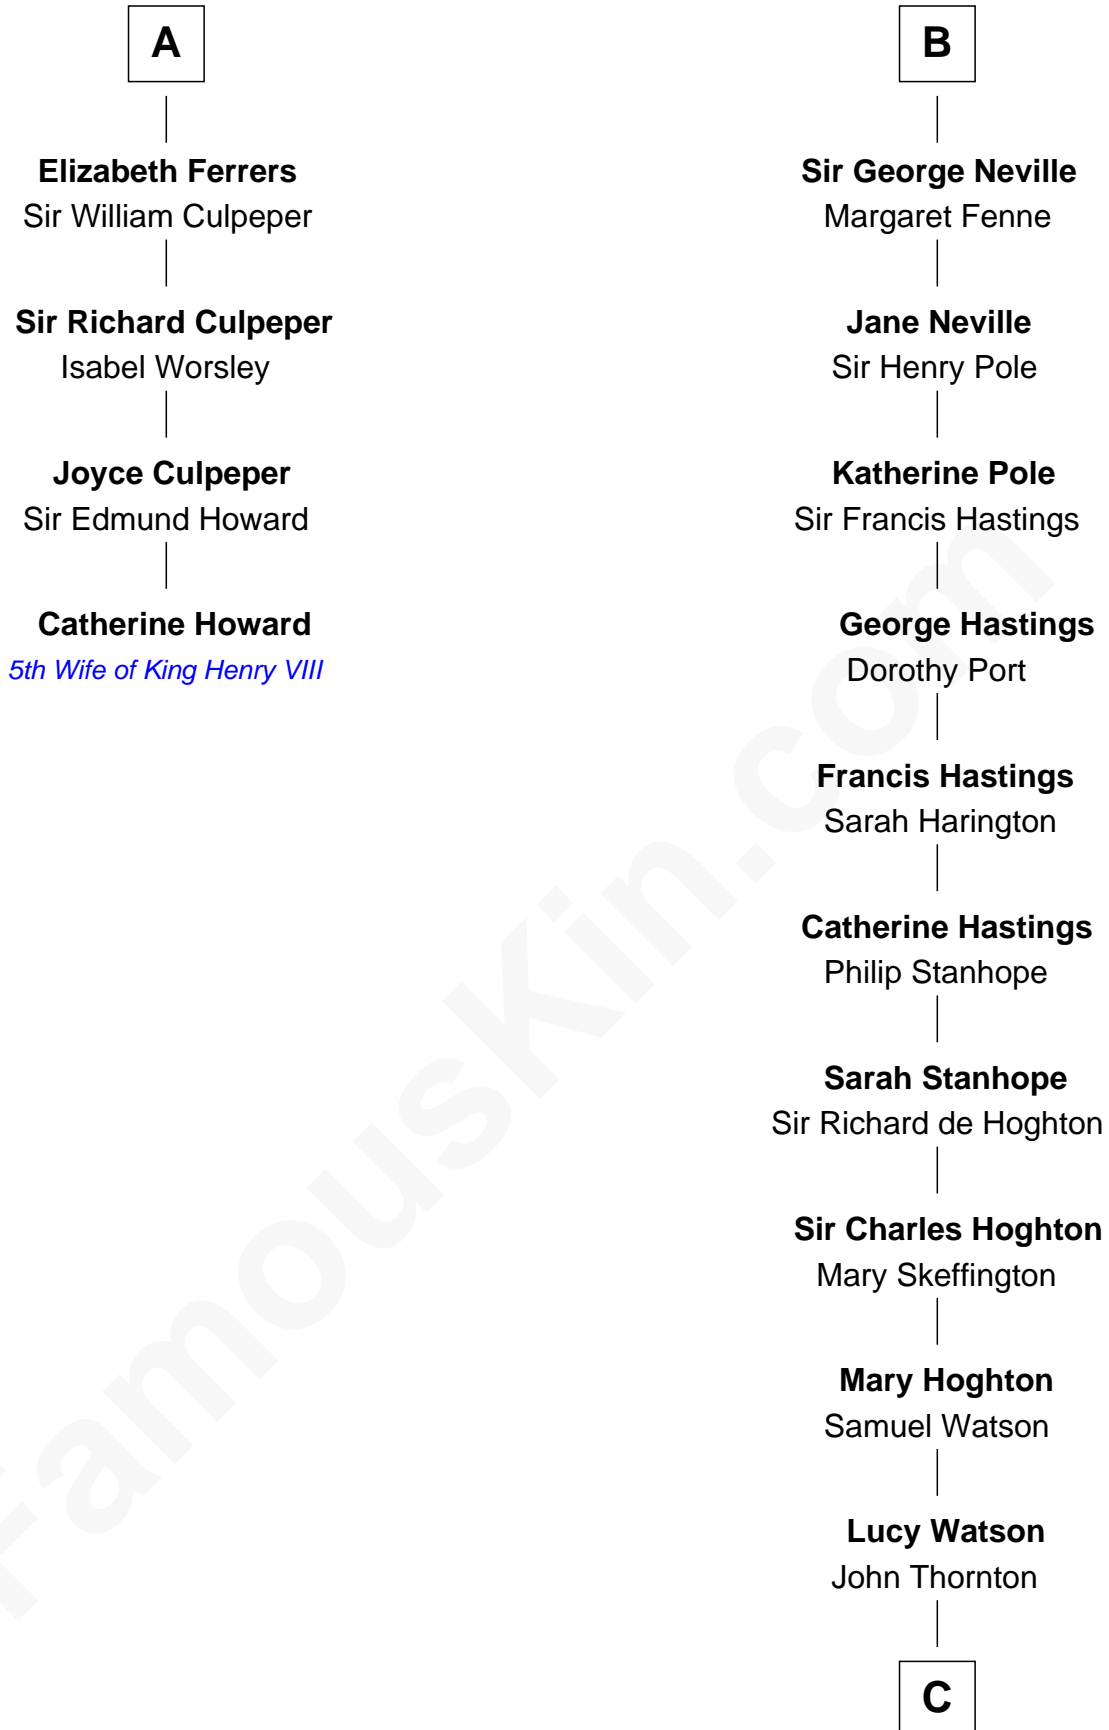

FamousKin.com

Relationship Chart of

Catherine Howard

5th Wife of King Henry VIII

10th cousin 10 times removed of

E. M. Forster
English Novelist

C

Henry Thornton

Marianne Sykes

Laura Thornton

Charles Forster

Edward Morgan Llewellyn Forster

Alice Clara Whichelo

E. M. Forster

English Novelist