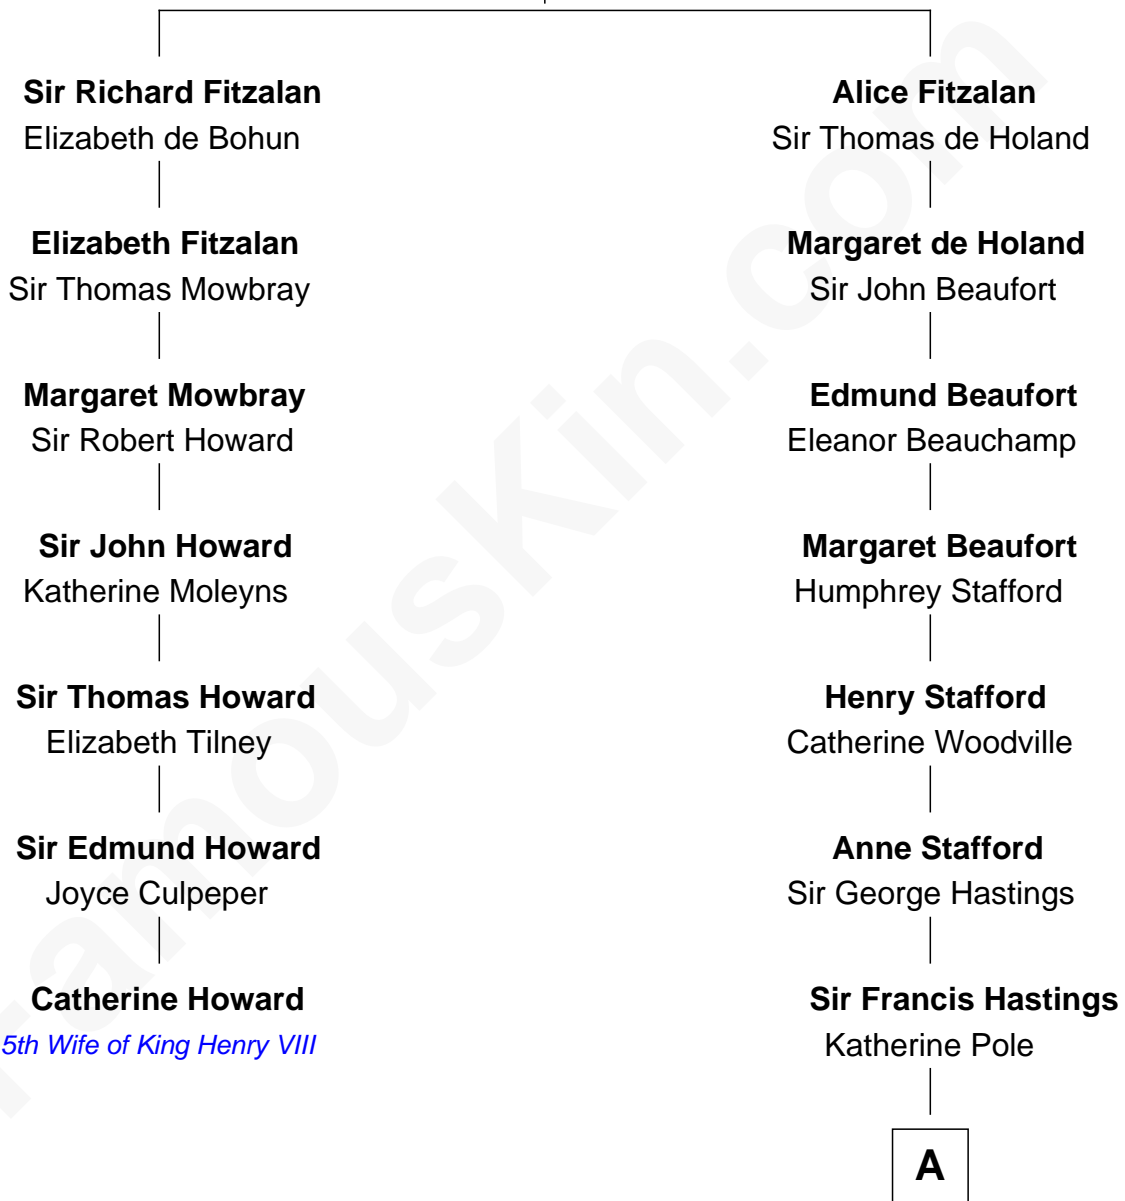

FamousKin.com

Relationship Chart of

Catherine Howard

5th Wife of King Henry VIII

6th cousin 11 times removed of

E. M. Forster
English Novelist

Richard Fitzalan
Eleanor Plantagenet

A

George Hastings

Dorothy Port

Francis Hastings

Sarah Harington

Catherine Hastings

Philip Stanhope

Sarah Stanhope

Sir Richard de Hoghton

Sir Charles Hoghton

Mary Skeffington

Mary Hoghton

Samuel Watson

Lucy Watson

John Thornton

Henry Thornton

Marianne Sykes