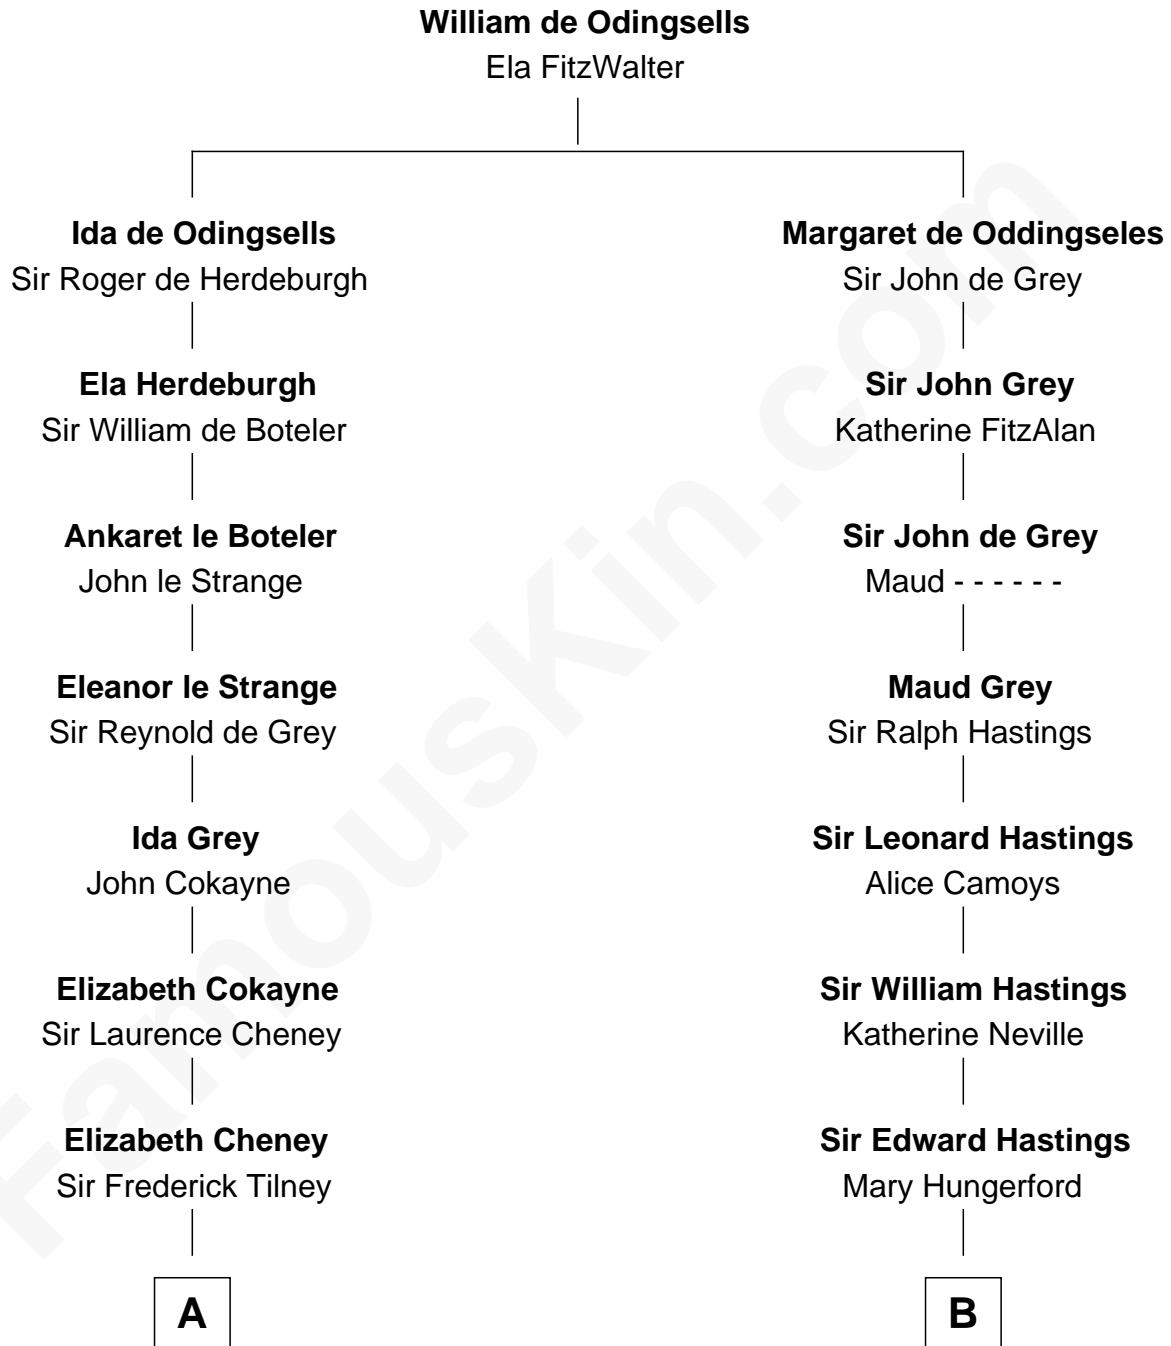

FamousKin.com Relationship Chart of

Catherine Howard

5th Wife of King Henry VIII

9th cousin 10 times removed of

E. M. Forster

English Novelist

C

Laura Thornton

Charles Forster

Edward Morgan Llewellyn Forster

Alice Clara Whichelo

E. M. Forster

English Novelist

FamousKin.com