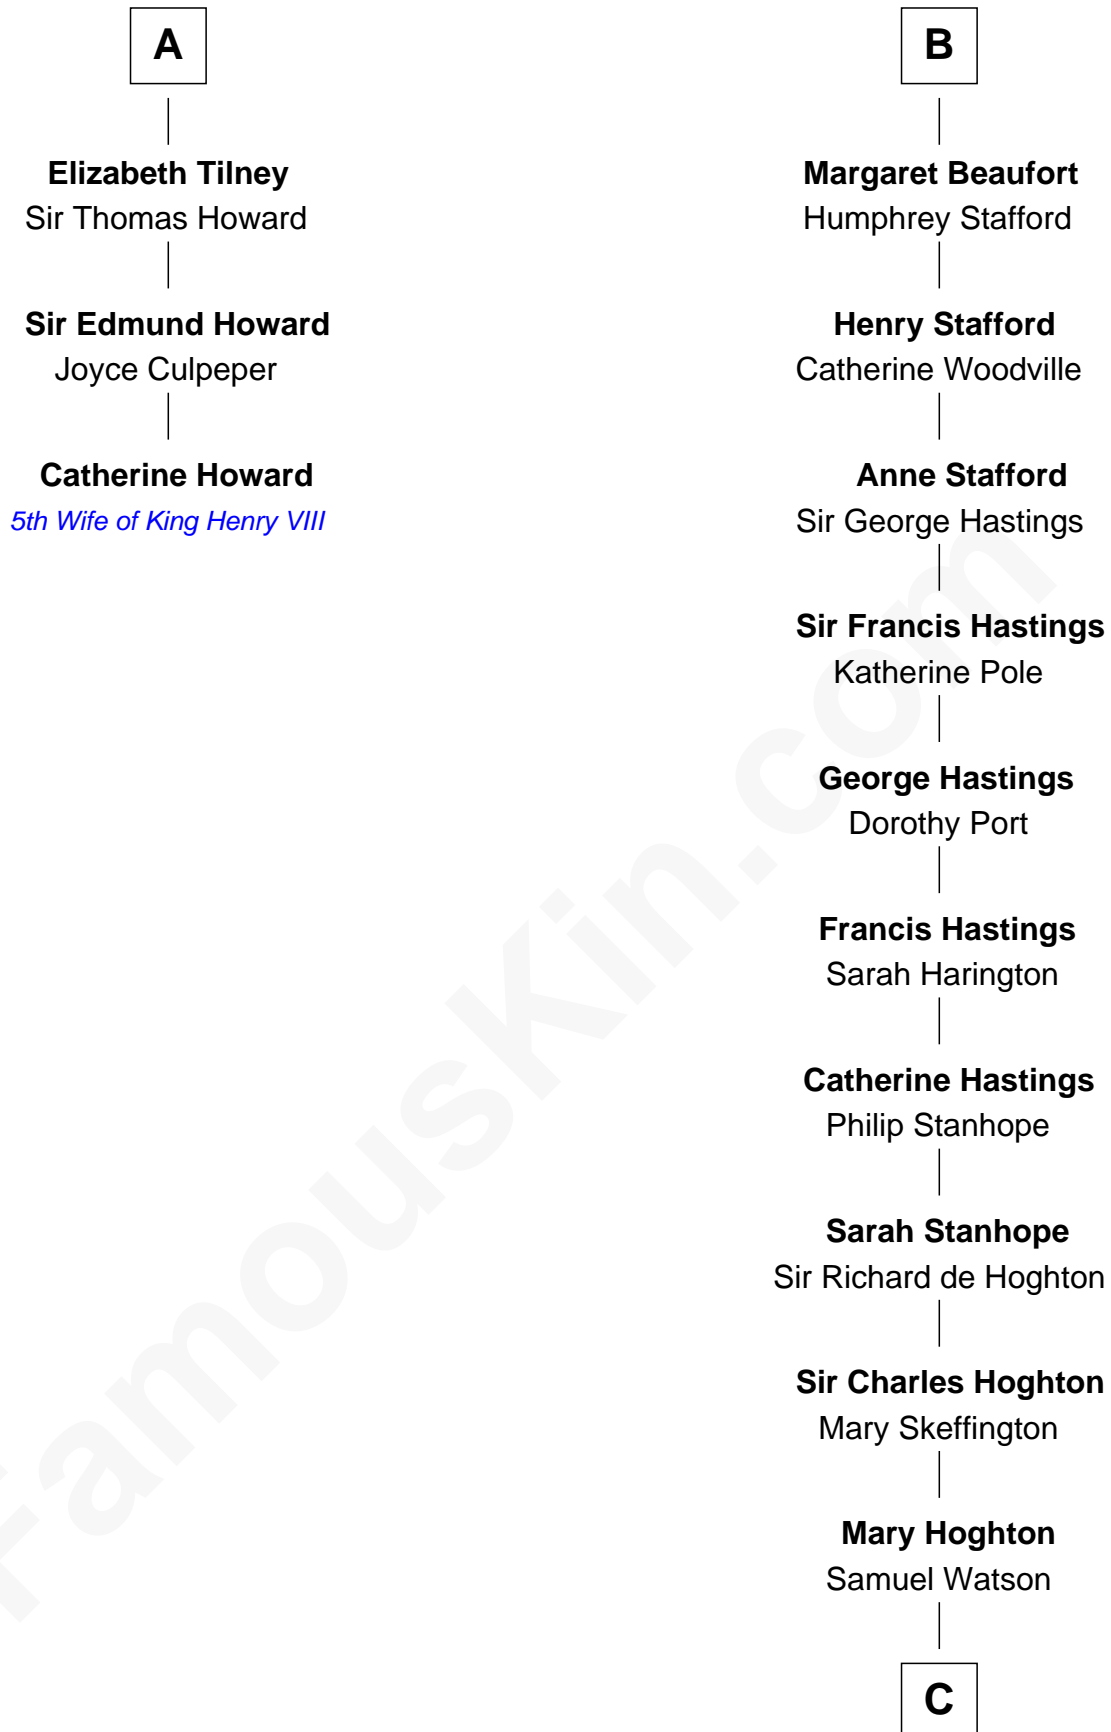

FamousKin.com

Relationship Chart of

Catherine Howard

5th Wife of King Henry VIII

9th cousin 12 times removed of

E. M. Forster
English Novelist

Sir William de Cantilupe
Eve de Braiose

Joan de Cantilupe
Sir Henry de Hastings

A

Milicent de Cantilupe
Eudo la Zouche

Eve la Zouche
Sir Maurice de Berkeley

Thomas de Berkeley
Margaret de Mortimer

Maurice de Berkeley
Elizabeth le Despencer

Thomas de Berkeley
Margaret de Lisle

Elizabeth de Berkeley
Richard de Beauchamp

Eleanor Beauchamp
Edmund Beaufort

B

C

Lucy Watson

John Thornton

Henry Thornton

Marianne Sykes

Laura Thornton