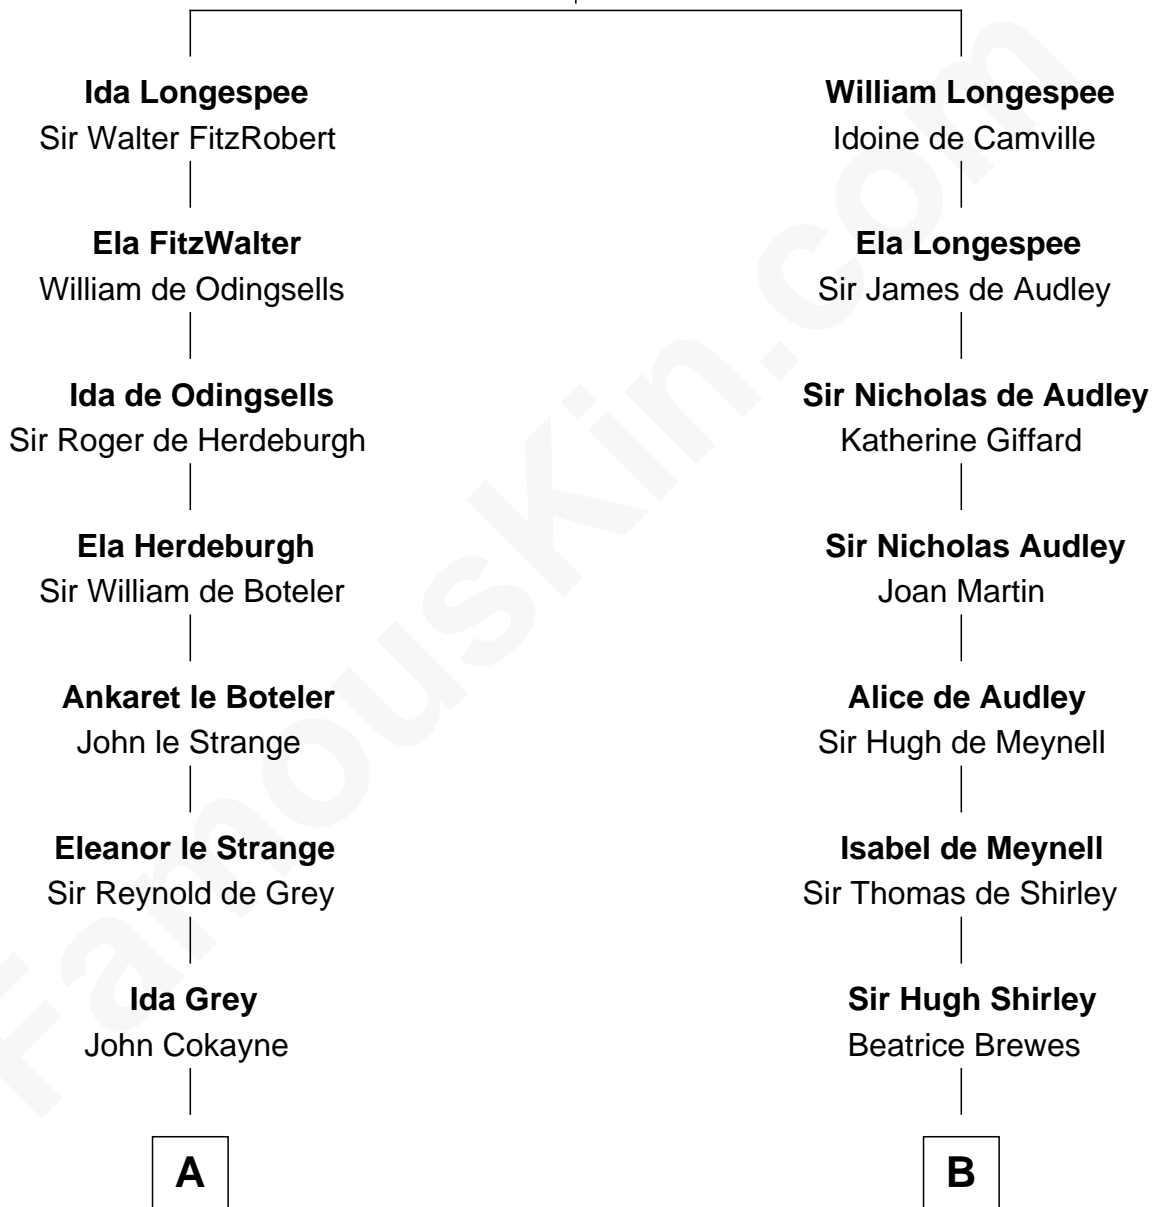

FamousKin.com

Relationship Chart of

Catherine Howard

5th Wife of King Henry VIII

11th cousin 10 times removed of

Eugene Foss

45th Governor of Massachusetts

Sir William Longespee

Ela of Salisbury

C

Thankful Hawes
Col. Enoch Hallett

Susanna Hallett
Col. Heman Bangs

Amanda Bangs
Samuel Bartlett Foss

George Edmund Foss
Marcia Cordelia Noble

Eugene Foss

45th Governor of Massachusetts