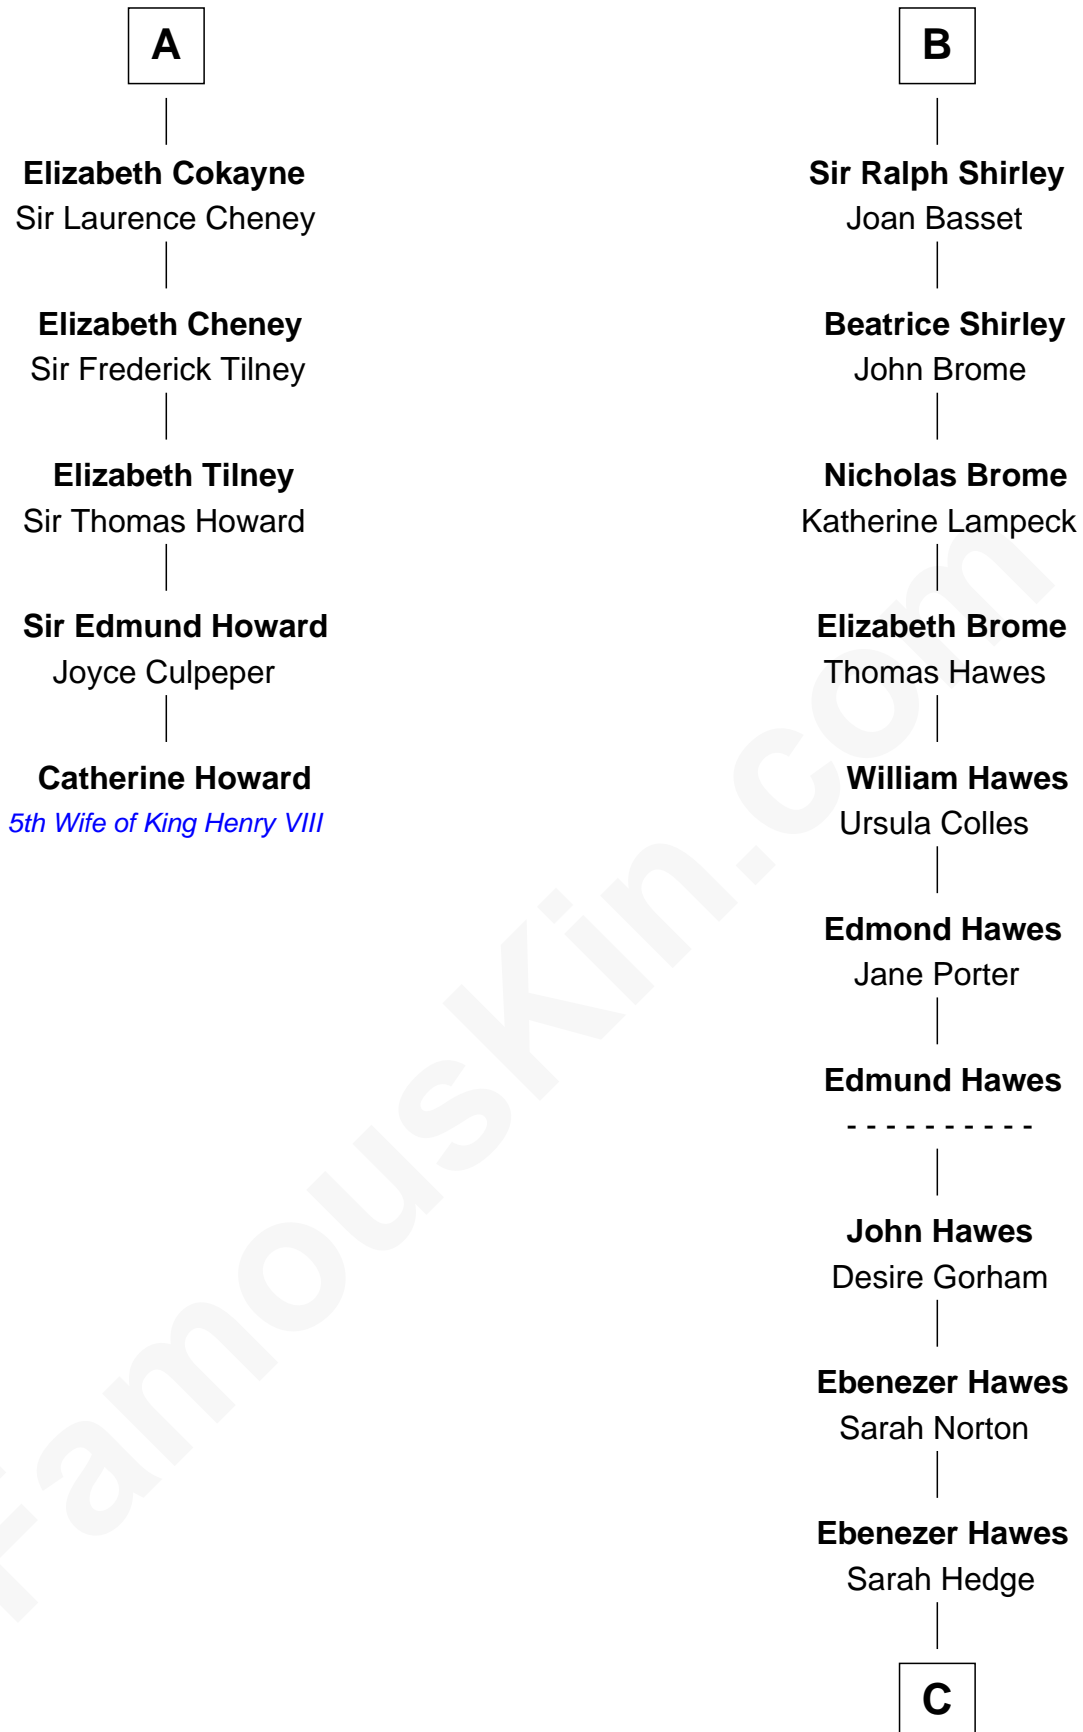

FamousKin.com

Relationship Chart of

Catherine Howard

5th Wife of King Henry VIII

11th cousin 10 times removed of

Eugene Foss

45th Governor of Massachusetts

Sir William Longespee

Ela of Salisbury

C

Thankful Hawes
Col. Enoch Hallett

Susanna Hallett
Col. Heman Bangs

Amanda Bangs
Samuel Bartlett Foss

George Edmund Foss
Marcia Cordelia Noble

Eugene Foss

45th Governor of Massachusetts