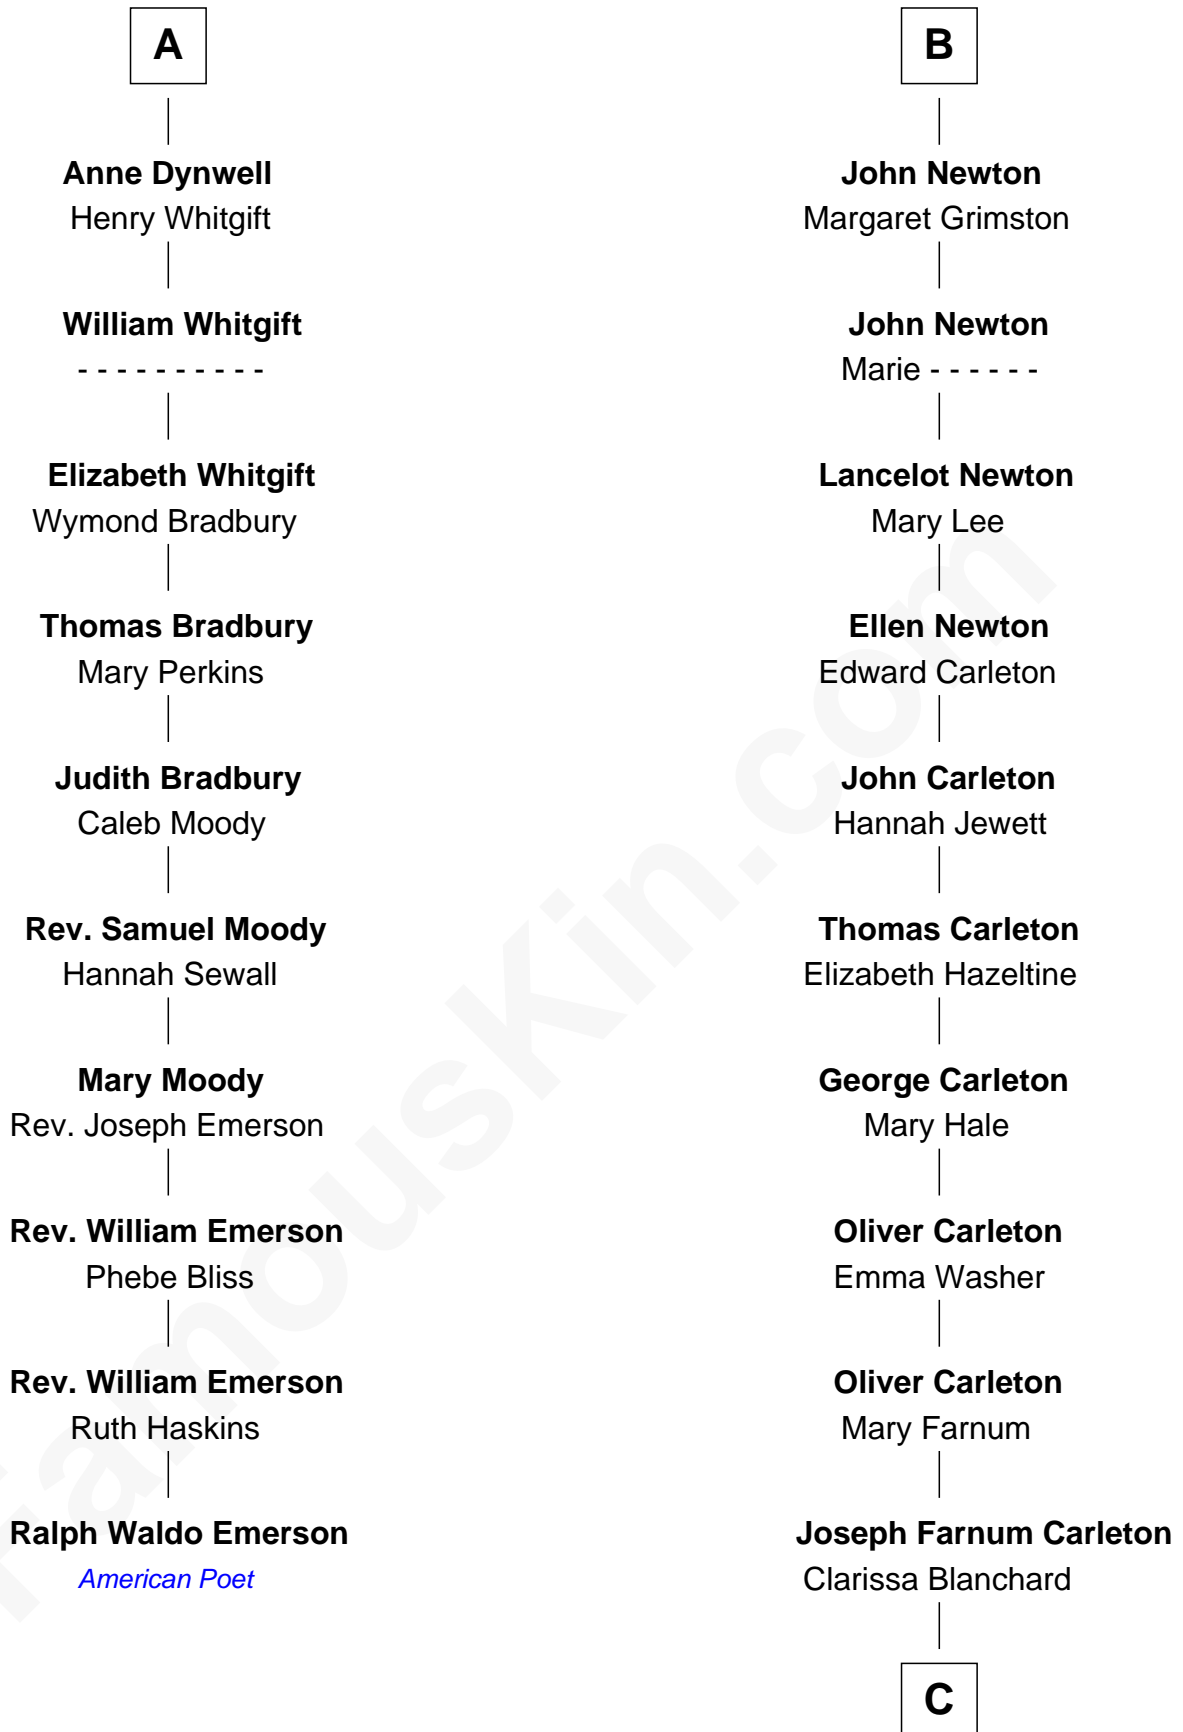

FamousKin.com
Relationship Chart of
Ralph Waldo Emerson
American Poet

16th cousin 5 times removed of

Mickey Rourke
Movie Actor

C

Hiram Wilson Carleton

Charlotte M. Fellows

Joseph Clinton Carleton

Maud Alice Fitts

Hazel May Carleton

Leonard Ernest Cameron

Annette Elizabeth Cameron

Philip Andrew Rourke

Mickey Rourke

Movie Actor