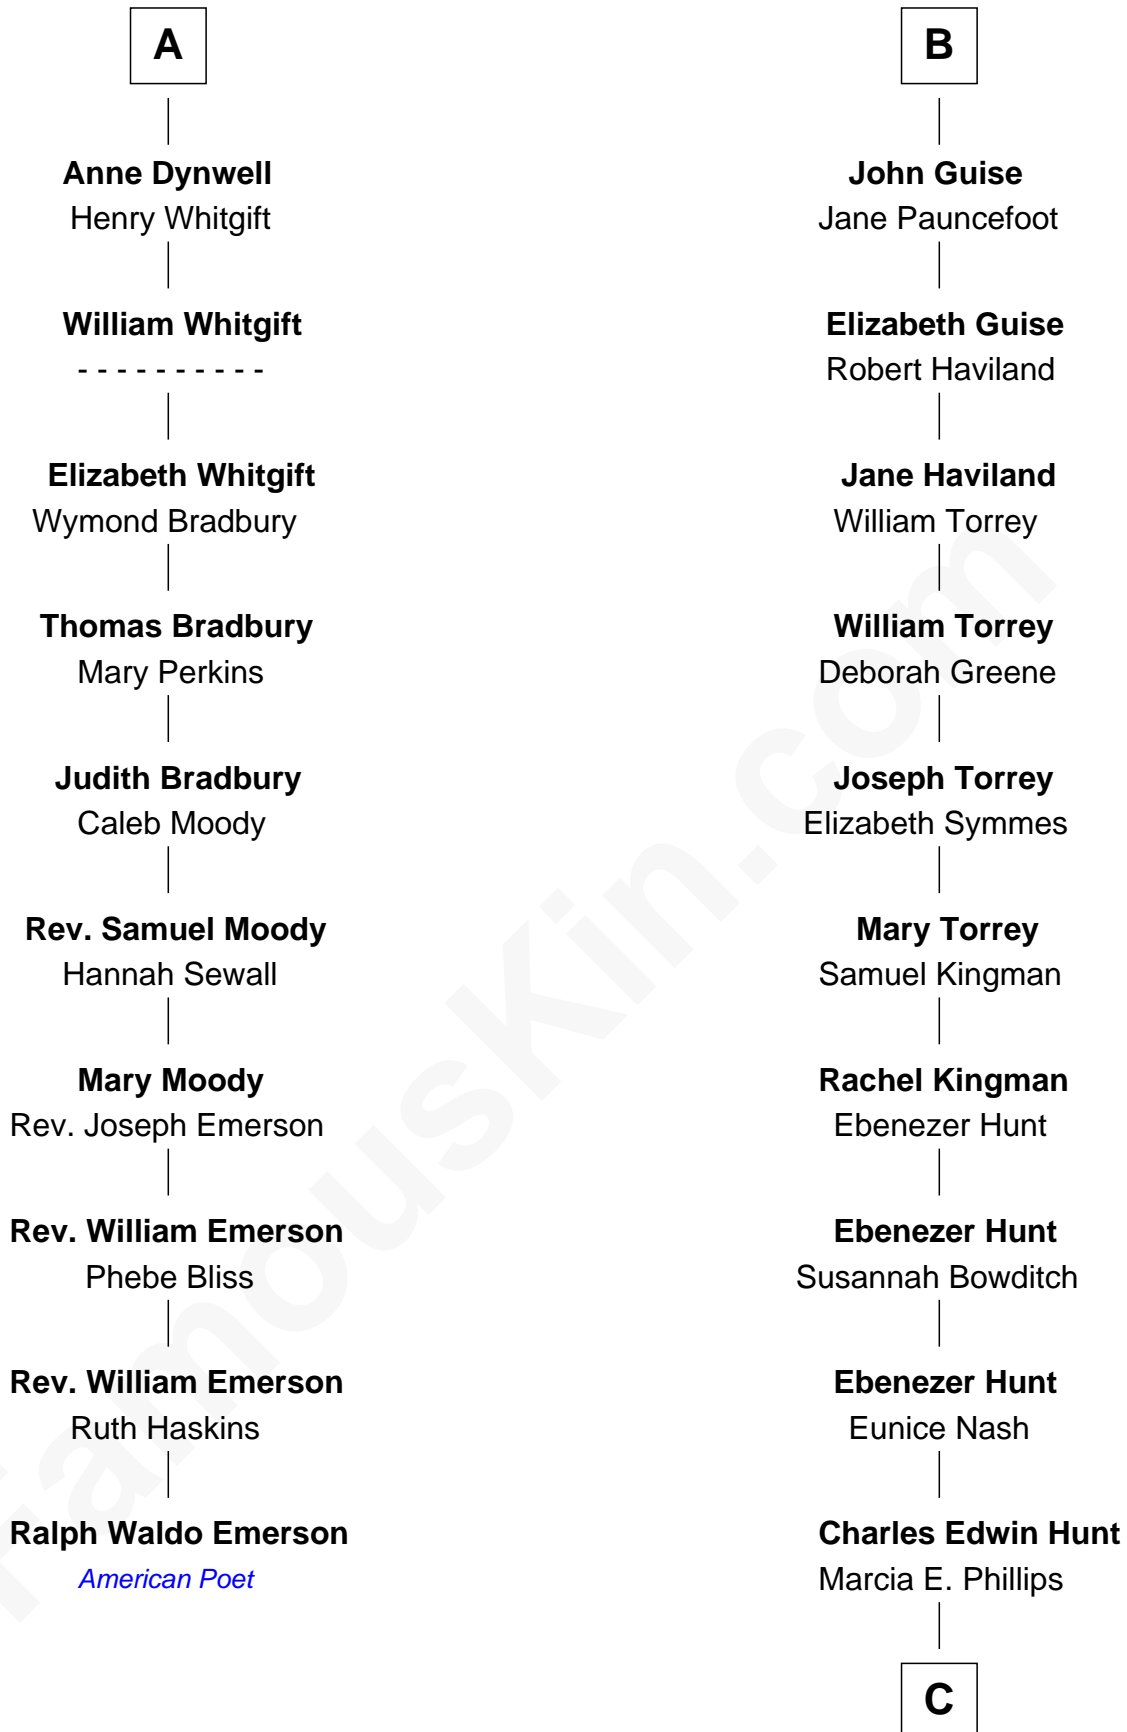

## Relationship Chart of

### Ralph Waldo Emerson

*American Poet*

16th cousin 4 times removed of

**Linda Hunt**

*TV and Movie Actress*

**C**

**Charles Phillips Hunt**

Ella Maria Read

**Charles Edwin Hunt**

Louise Phipps Davy

**Raymond Davy Hunt**

Elsie R. Doying

**Linda Hunt**

*TV and Movie Actress*