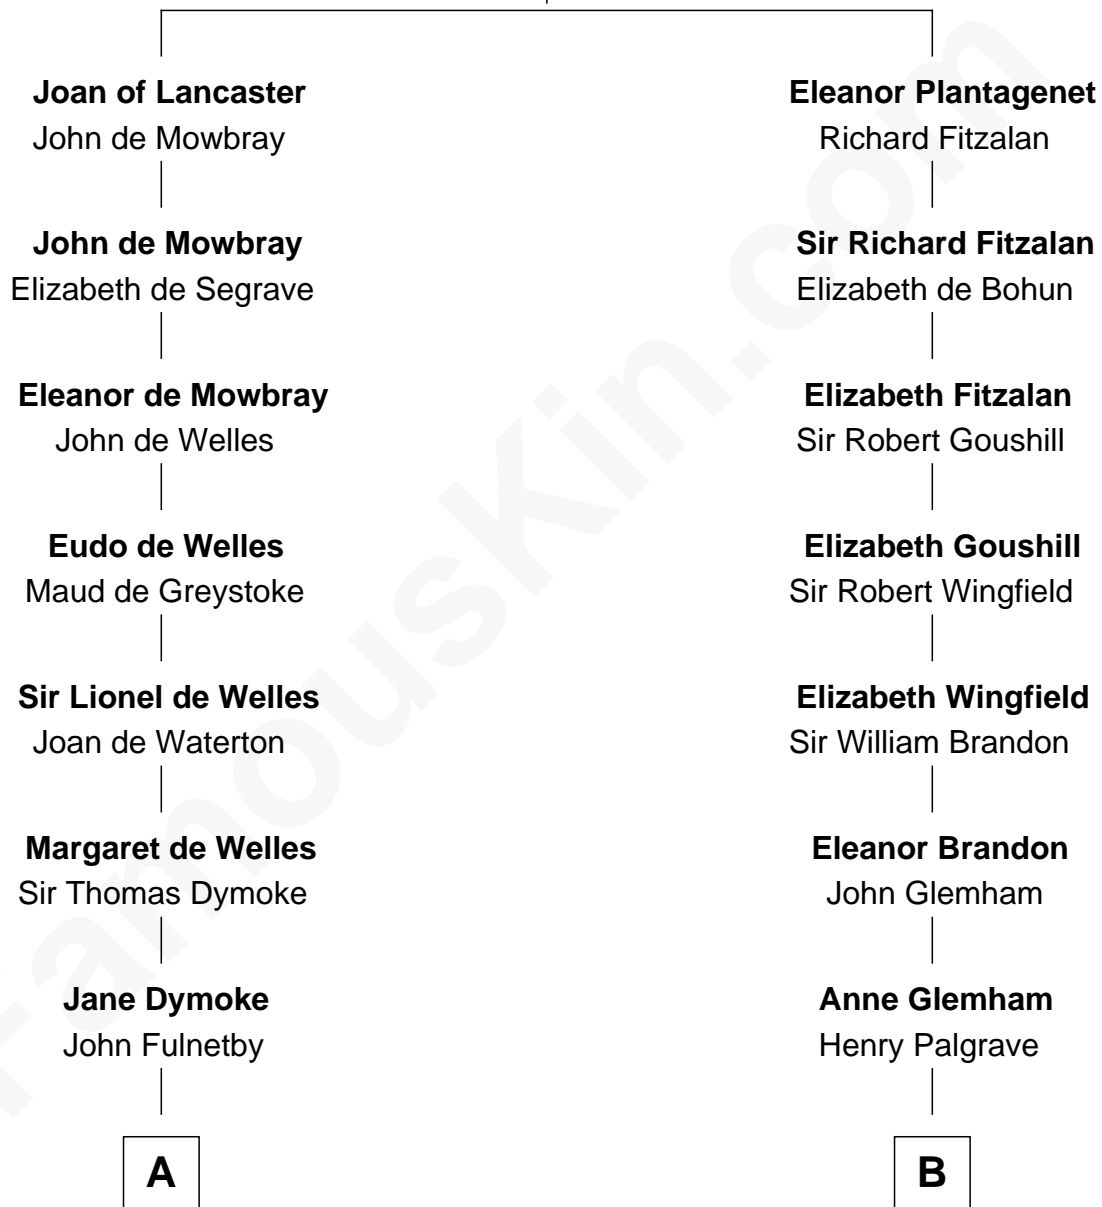

FamousKin.com

Relationship Chart of Ralph Waldo Emerson

American Poet

17th cousin 3 times removed of

Linda Hunt

TV and Movie Actress

Henry Plantagenet
Maud de Chaworth

C

Charles Phillips Hunt

Ella Maria Read

Charles Edwin Hunt

Louise Phipps Davy

Raymond Davy Hunt

Elsie R. Doying

Linda Hunt

TV and Movie Actress