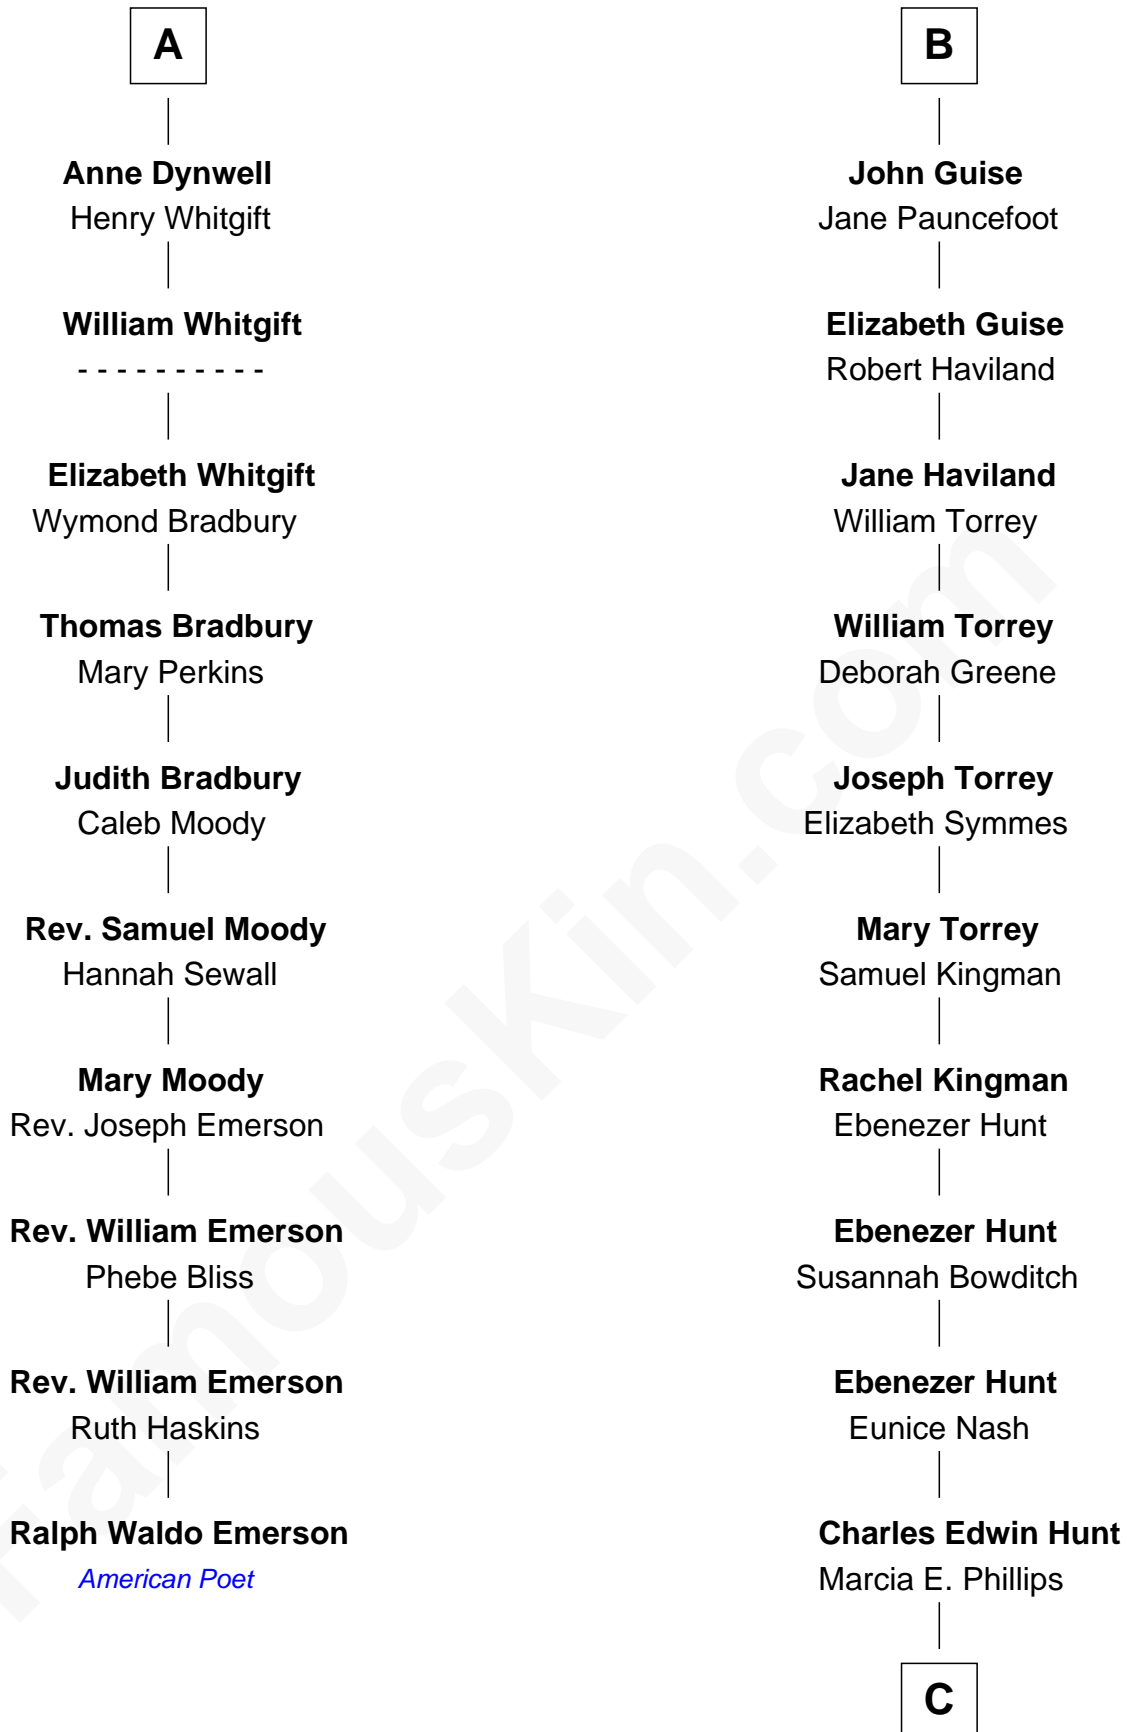

FamousKin.com

Relationship Chart of

Ralph Waldo Emerson

American Poet

16th cousin 4 times removed of

Linda Hunt

TV and Movie Actress

Sir William de Ros
Margery de Badlesmere

C

Charles Phillips Hunt

Ella Maria Read

Charles Edwin Hunt

Louise Phipps Davy

Raymond Davy Hunt

Elsie R. Doying

Linda Hunt