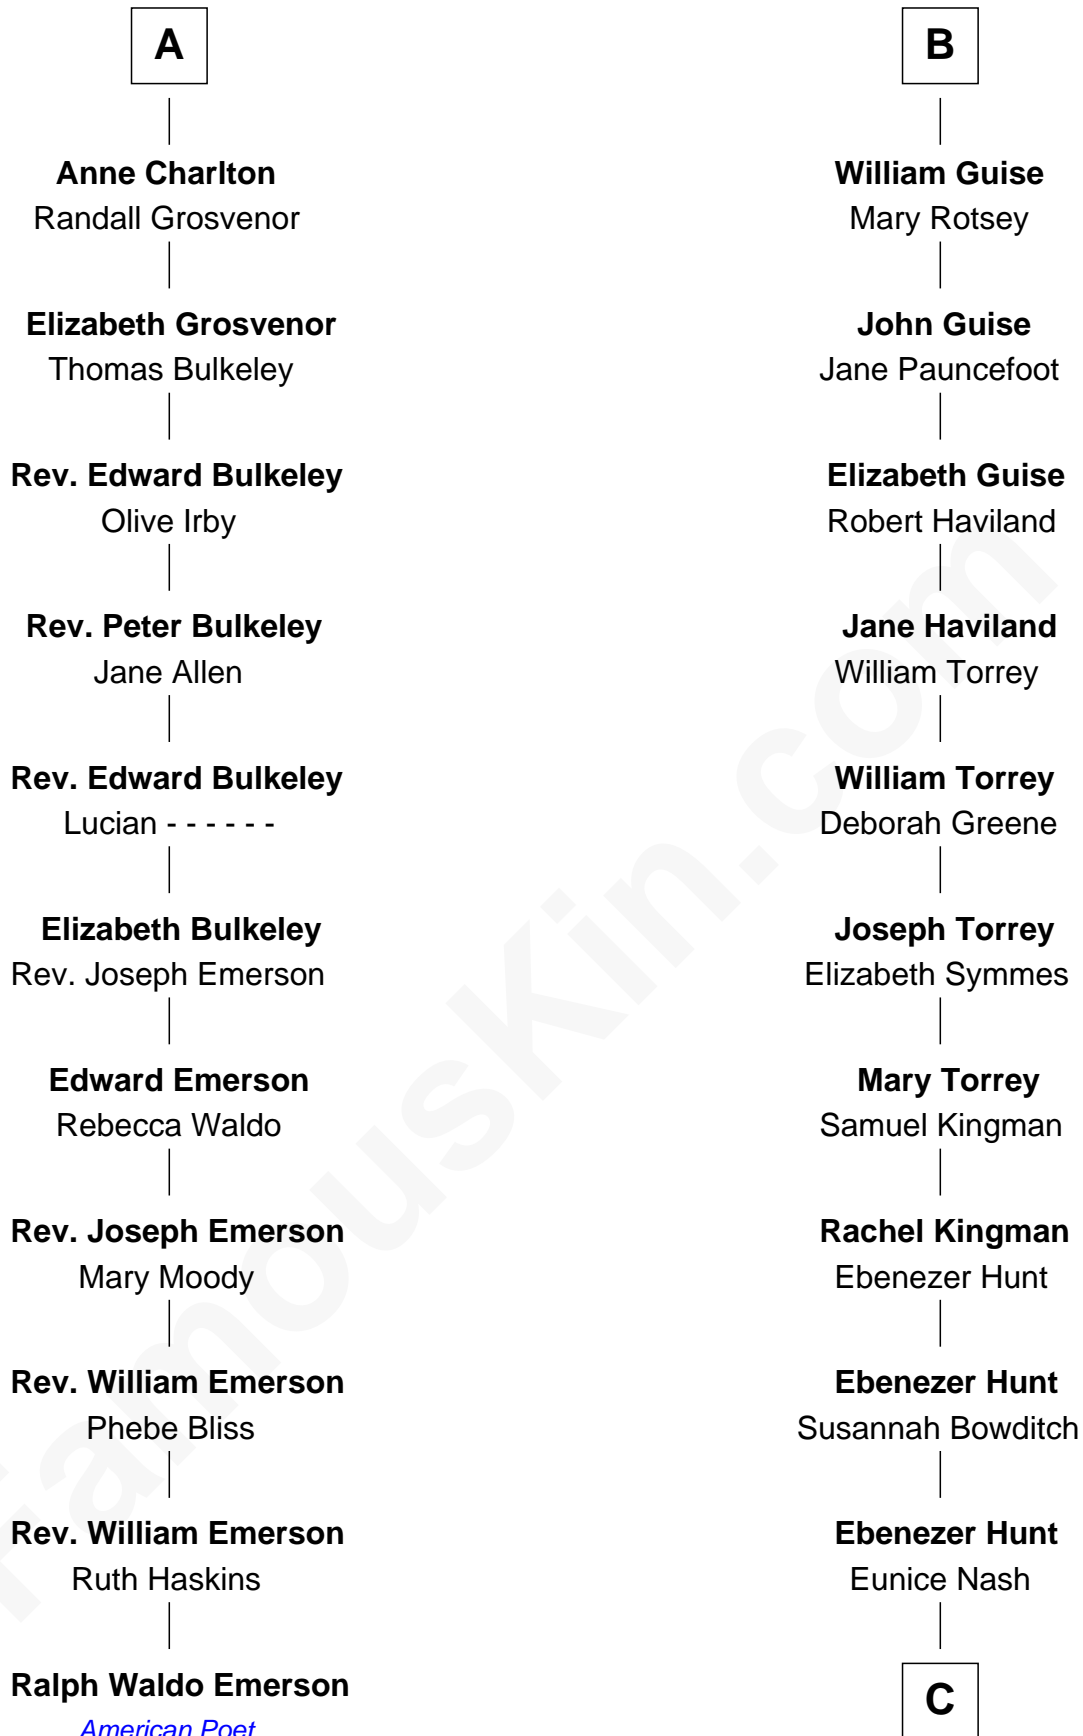

FamousKin.com

Relationship Chart of Ralph Waldo Emerson

American Poet

17th cousin 4 times removed of

Linda Hunt

TV and Movie Actress

Sir Alan la Zouche

Eleanor de Segrave

C

Charles Edwin Hunt

Marcia E. Phillips

Charles Phillips Hunt

Ella Maria Read

Charles Edwin Hunt

Louise Phipps Davy

Raymond Davy Hunt