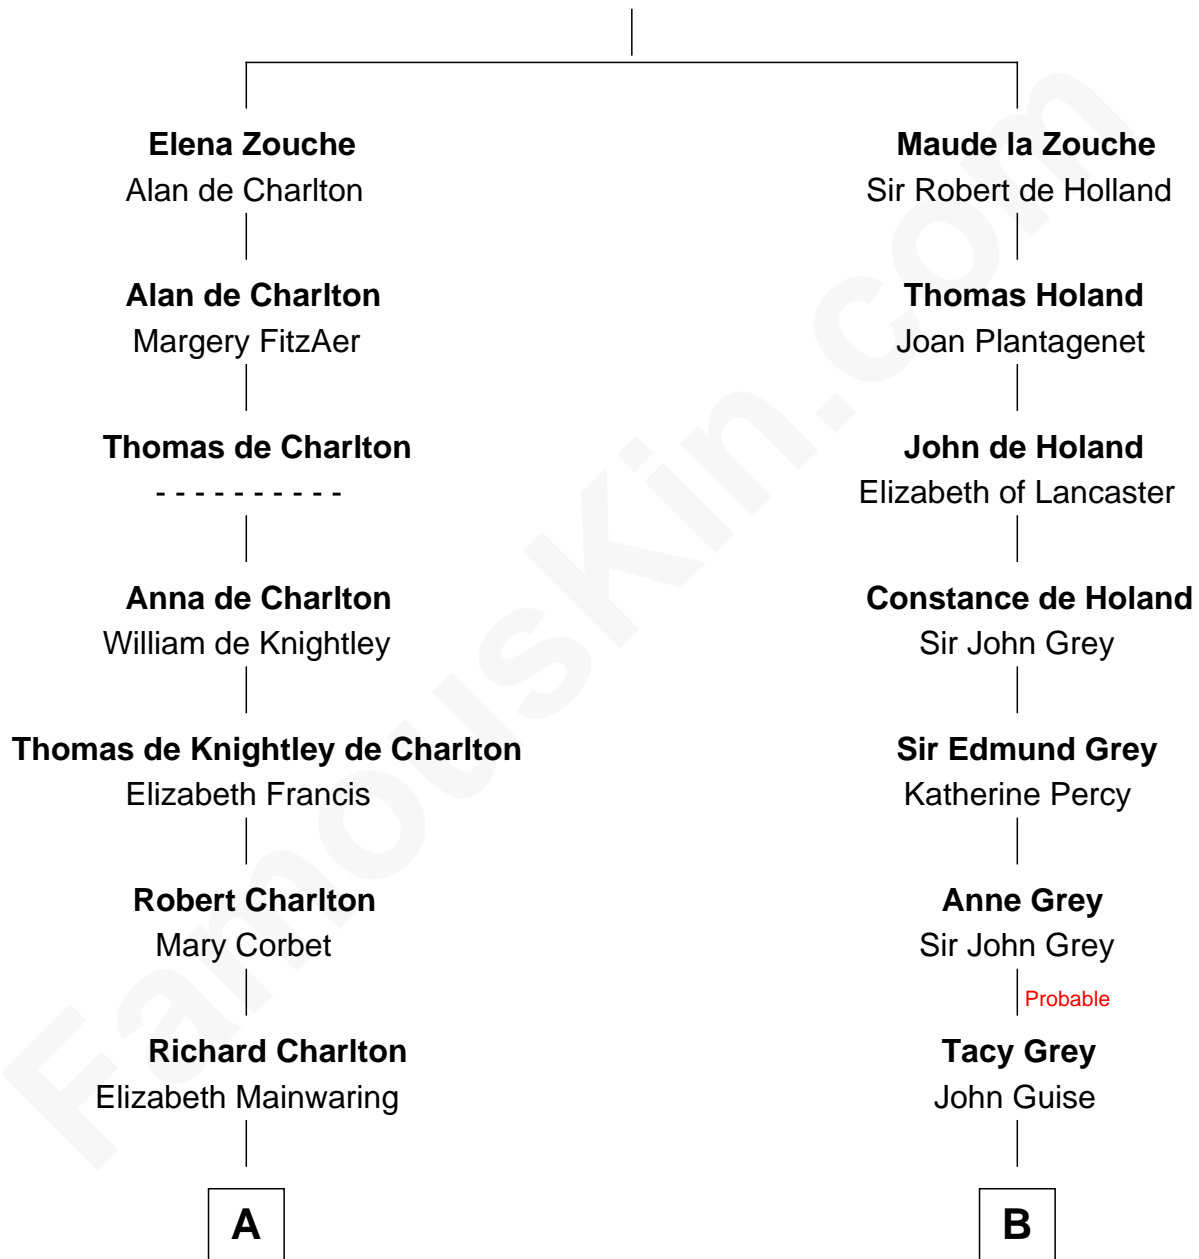

FamousKin.com

Relationship Chart of Ralph Waldo Emerson

American Poet

17th cousin 4 times removed of

Linda Hunt

TV and Movie Actress

Sir Alan la Zouche

Eleanor de Segrave

C

Charles Edwin Hunt

Marcia E. Phillips

Charles Phillips Hunt

Ella Maria Read

Charles Edwin Hunt

Louise Phipps Davy

Raymond Davy Hunt