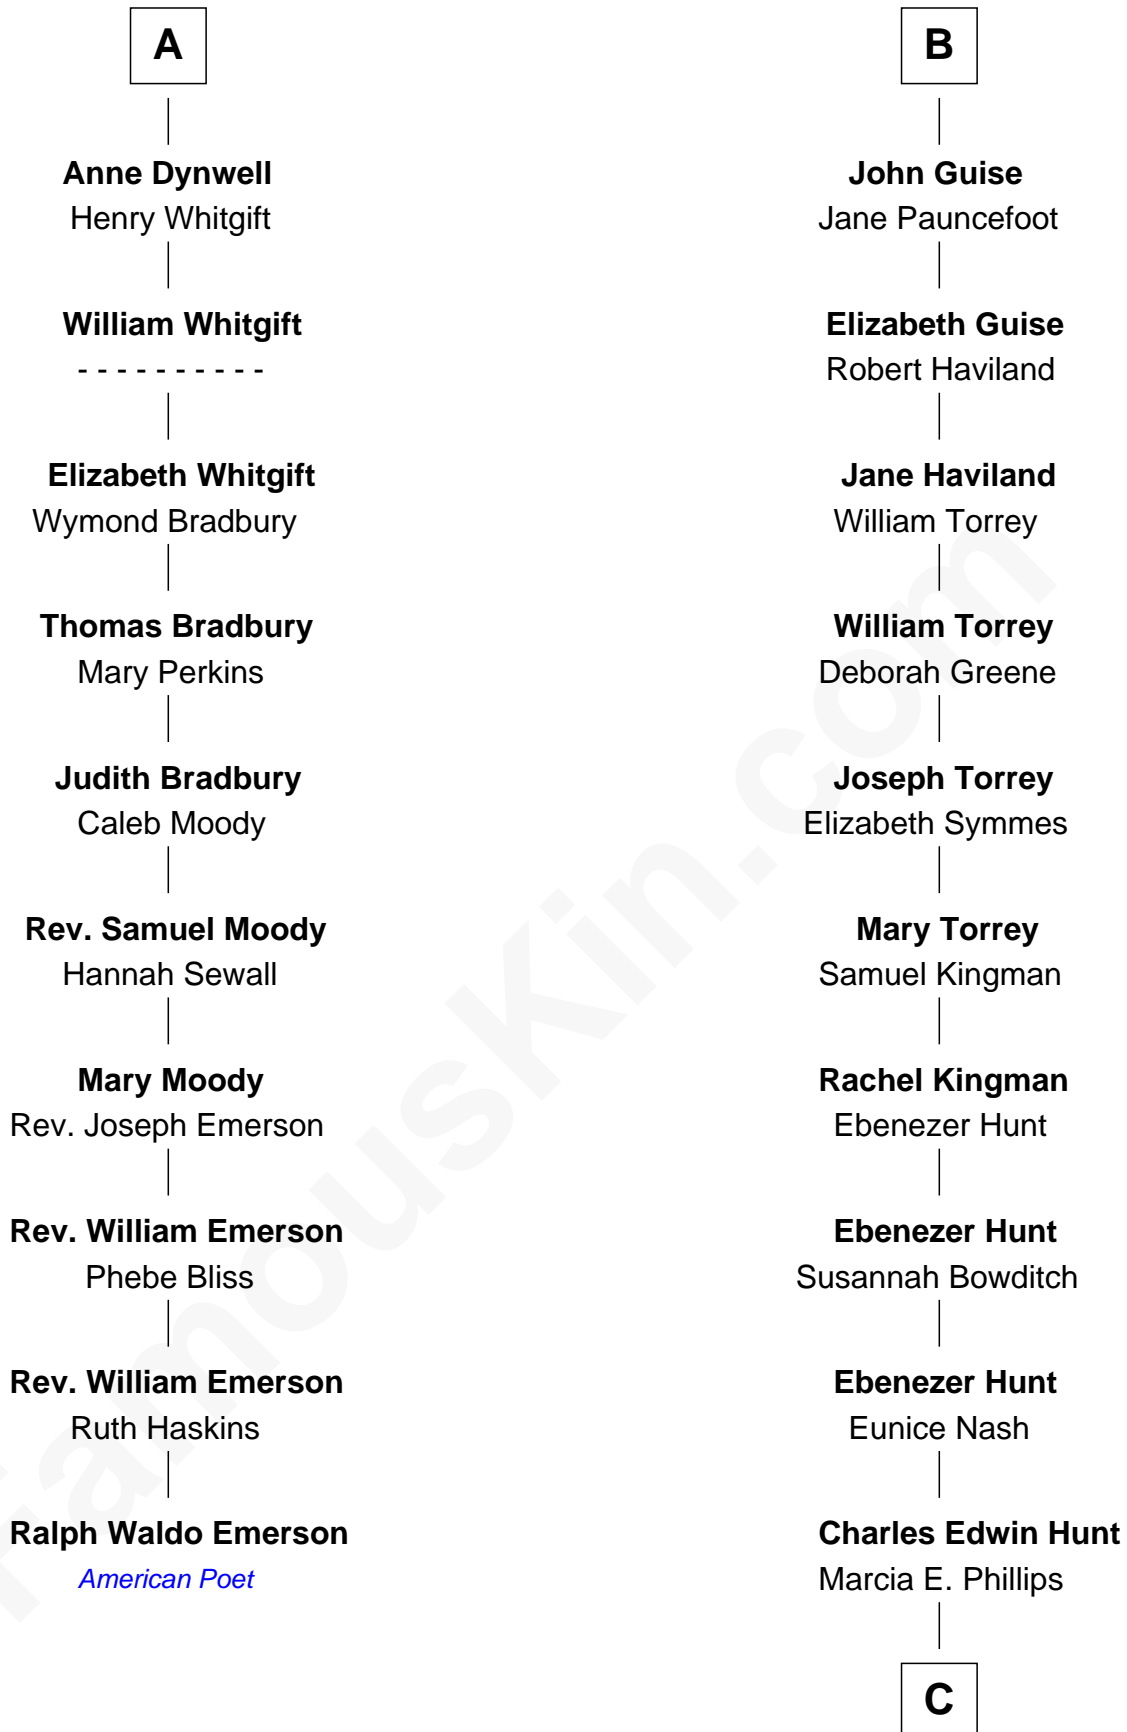

FamousKin.com

Relationship Chart of Ralph Waldo Emerson

American Poet

16th cousin 4 times removed of

Linda Hunt

TV and Movie Actress

Sir Henry de Percy

Idoine de Clifford

C

Charles Phillips Hunt

Ella Maria Read

Charles Edwin Hunt

Louise Phipps Davy

Raymond Davy Hunt

Elsie R. Doying

Linda Hunt