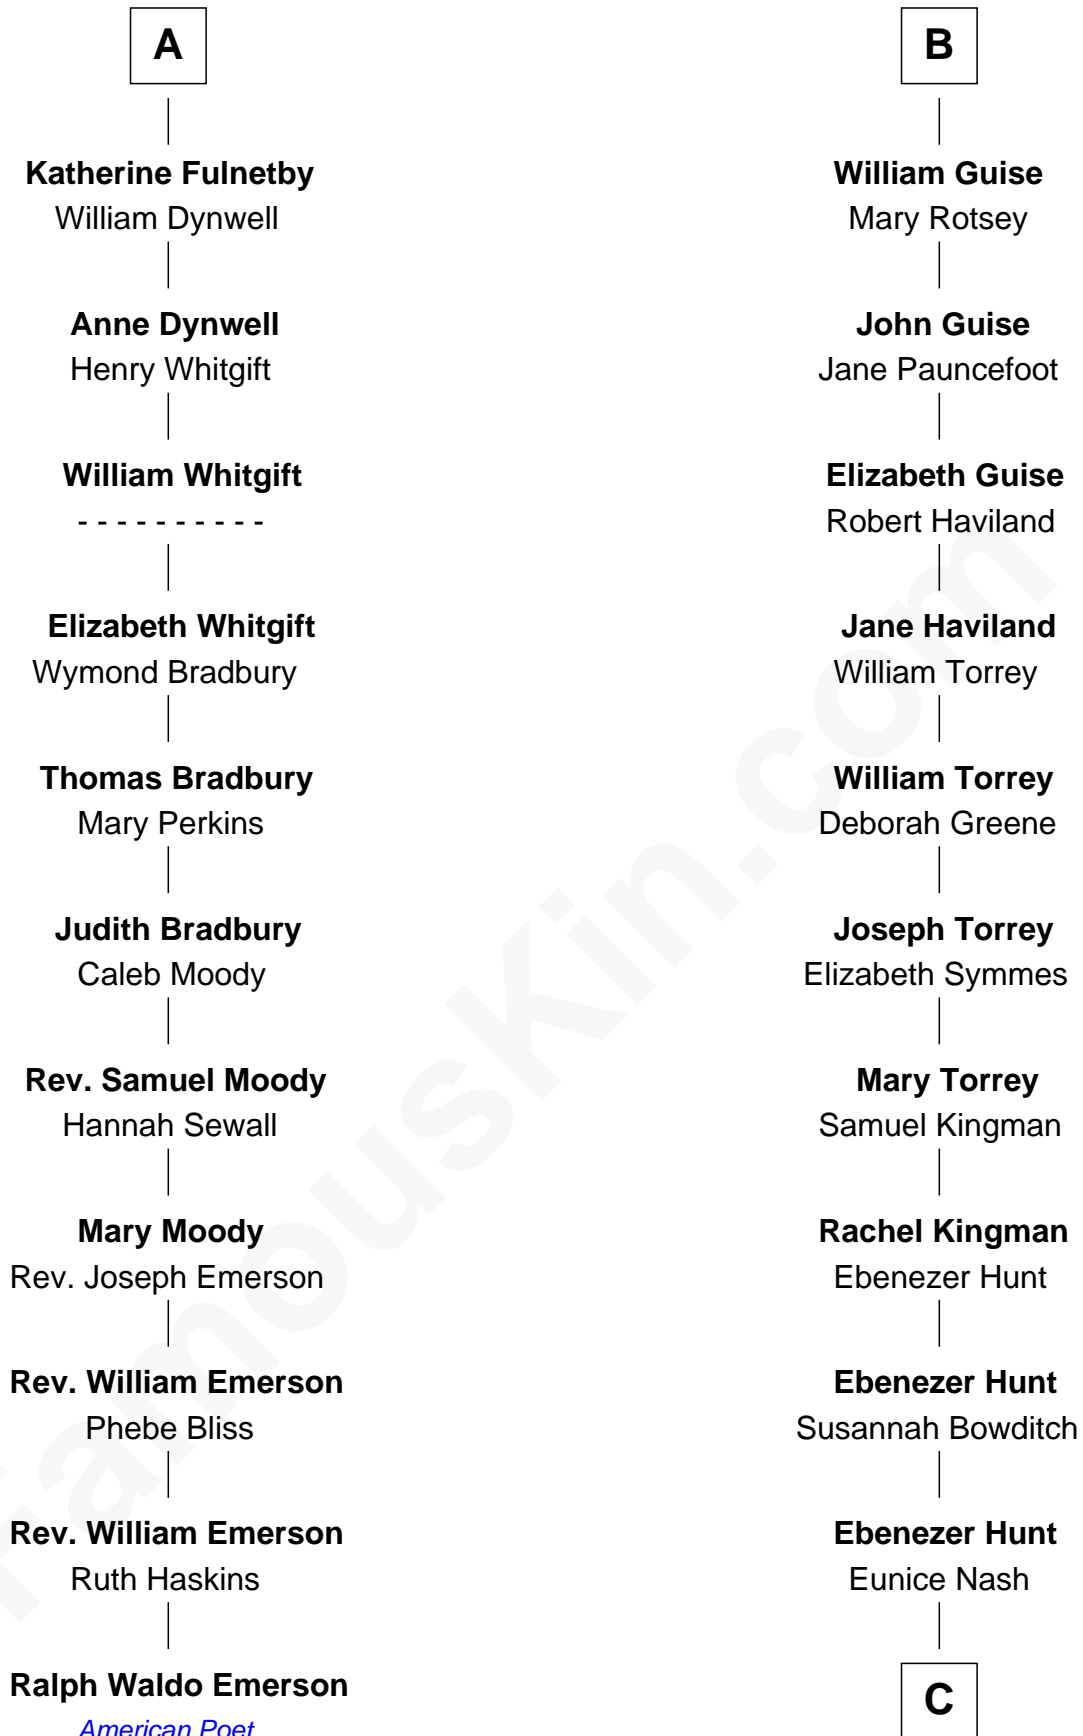

## Relationship Chart of Ralph Waldo Emerson

*American Poet*

17th cousin 4 times removed of

**Linda Hunt**

*TV and Movie Actress*

**Sir Maurice de Berkeley**

Eve la Zouche

**C**

**Charles Edwin Hunt**

Marcia E. Phillips

**Charles Phillips Hunt**

Ella Maria Read

**Charles Edwin Hunt**

Louise Phipps Davy

**Raymond Davy Hunt**

Elsie R. Doying