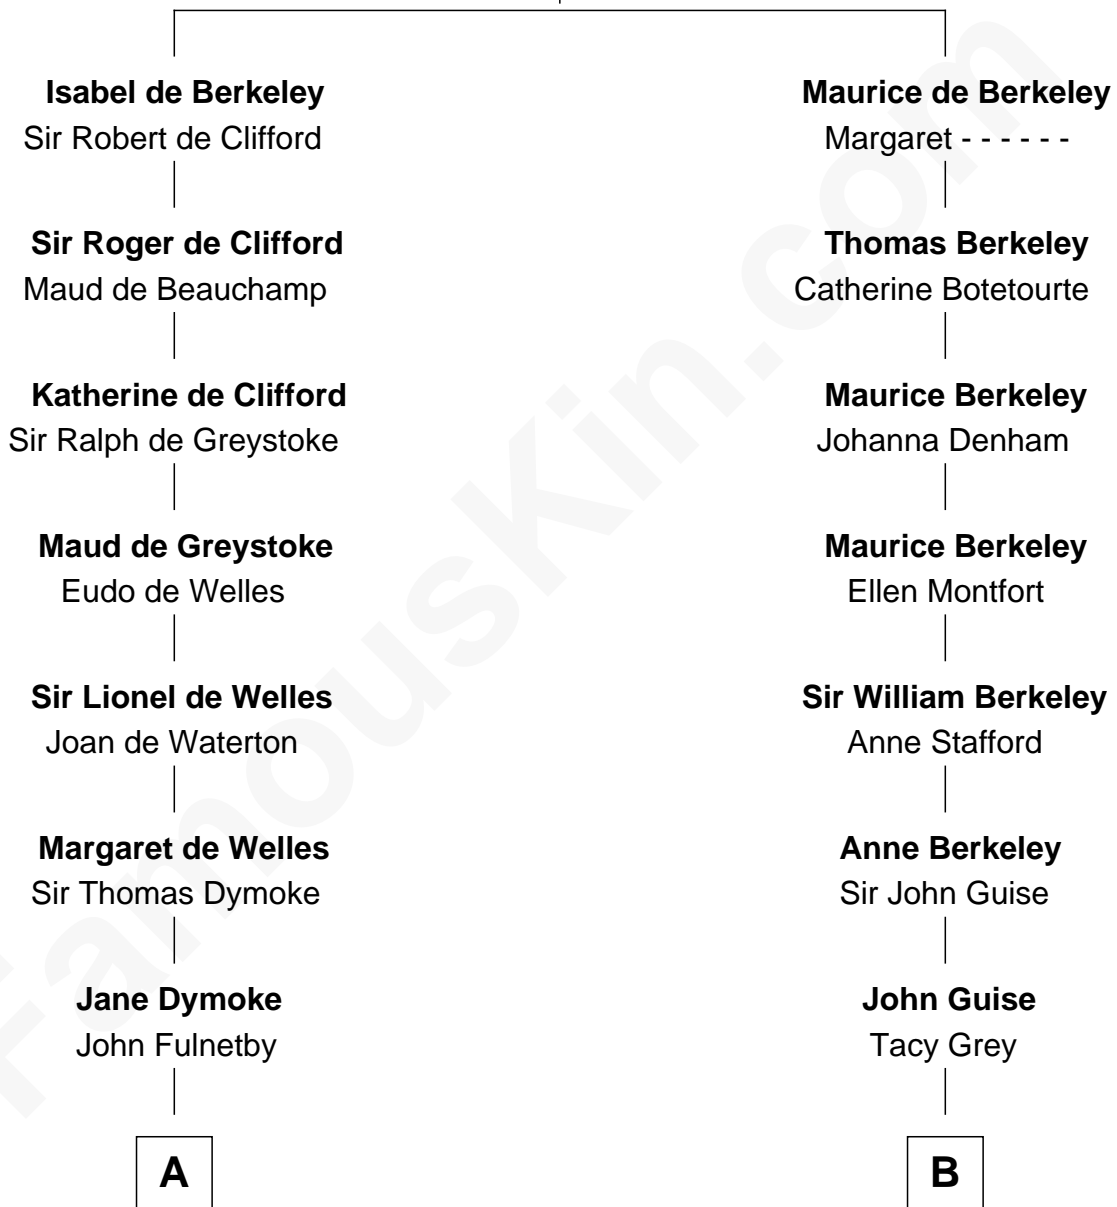

## Relationship Chart of Ralph Waldo Emerson

*American Poet*

17th cousin 4 times removed of

**Linda Hunt**

*TV and Movie Actress*

**Sir Maurice de Berkeley**

Eve la Zouche

**C**

**Charles Edwin Hunt**

Marcia E. Phillips

**Charles Phillips Hunt**

Ella Maria Read

**Charles Edwin Hunt**

Louise Phipps Davy

**Raymond Davy Hunt**

Elsie R. Doying