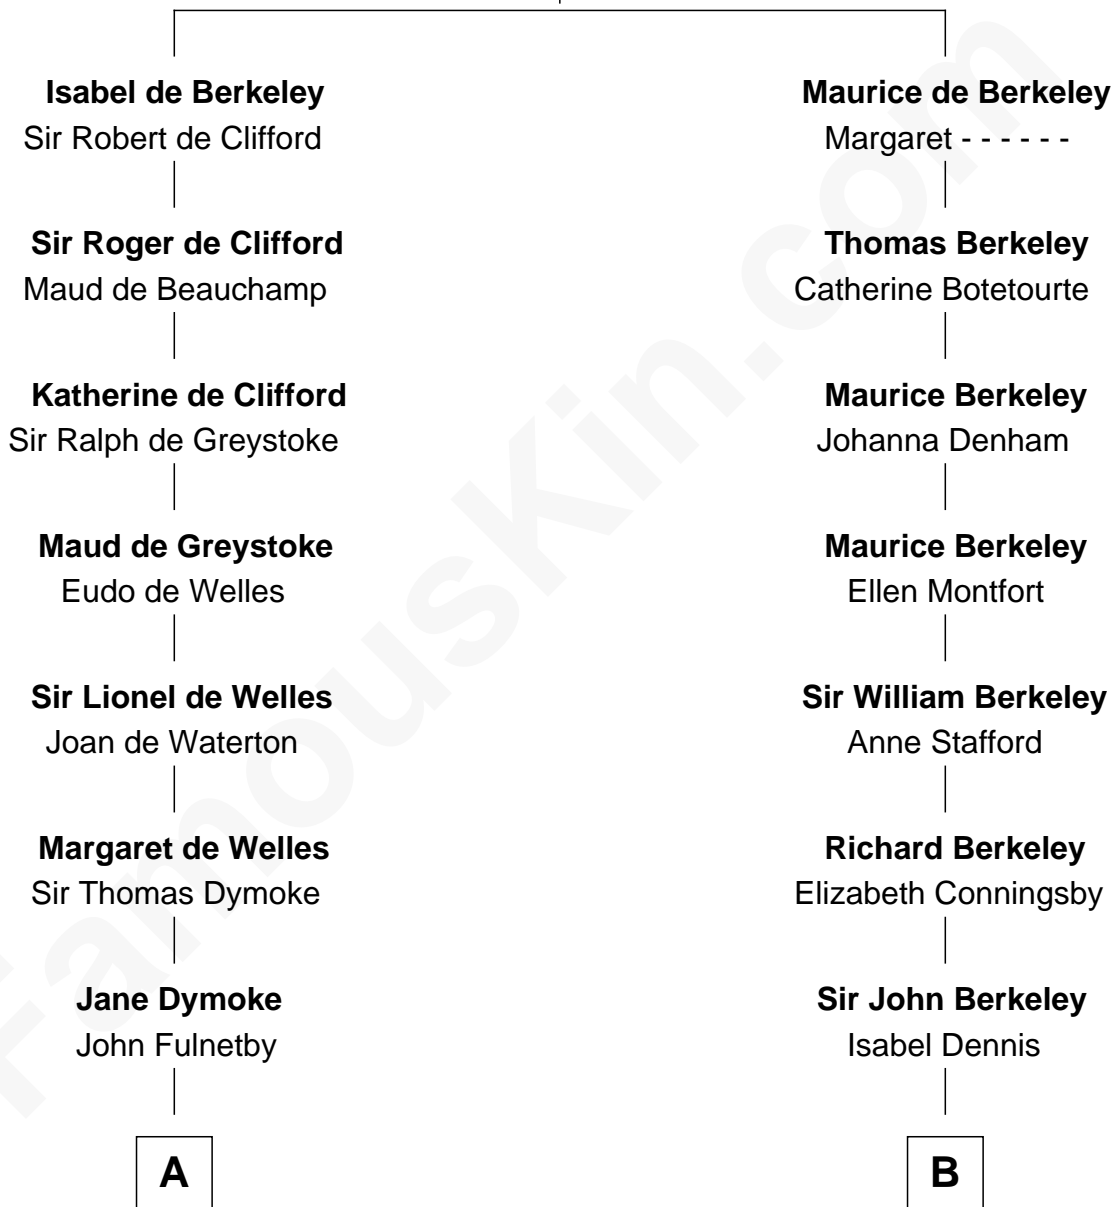

**FamousKin.com**  
**Relationship Chart of**  
**Ralph Waldo Emerson**  
*American Poet*

**17th cousin 4 times removed of**  
**Warren Buffett**  
*Chairman & CEO, Berkshire Hathaway*

**Sir Maurice de Berkeley**  
 Eve la Zouche

**C**

**Deborah Collamore Pennell**

John Watson

**Susan Ann Watson**

Ford Bela Barber

**Stella Frances Barber**

John Ammon Stahl

**Leila Stahl**