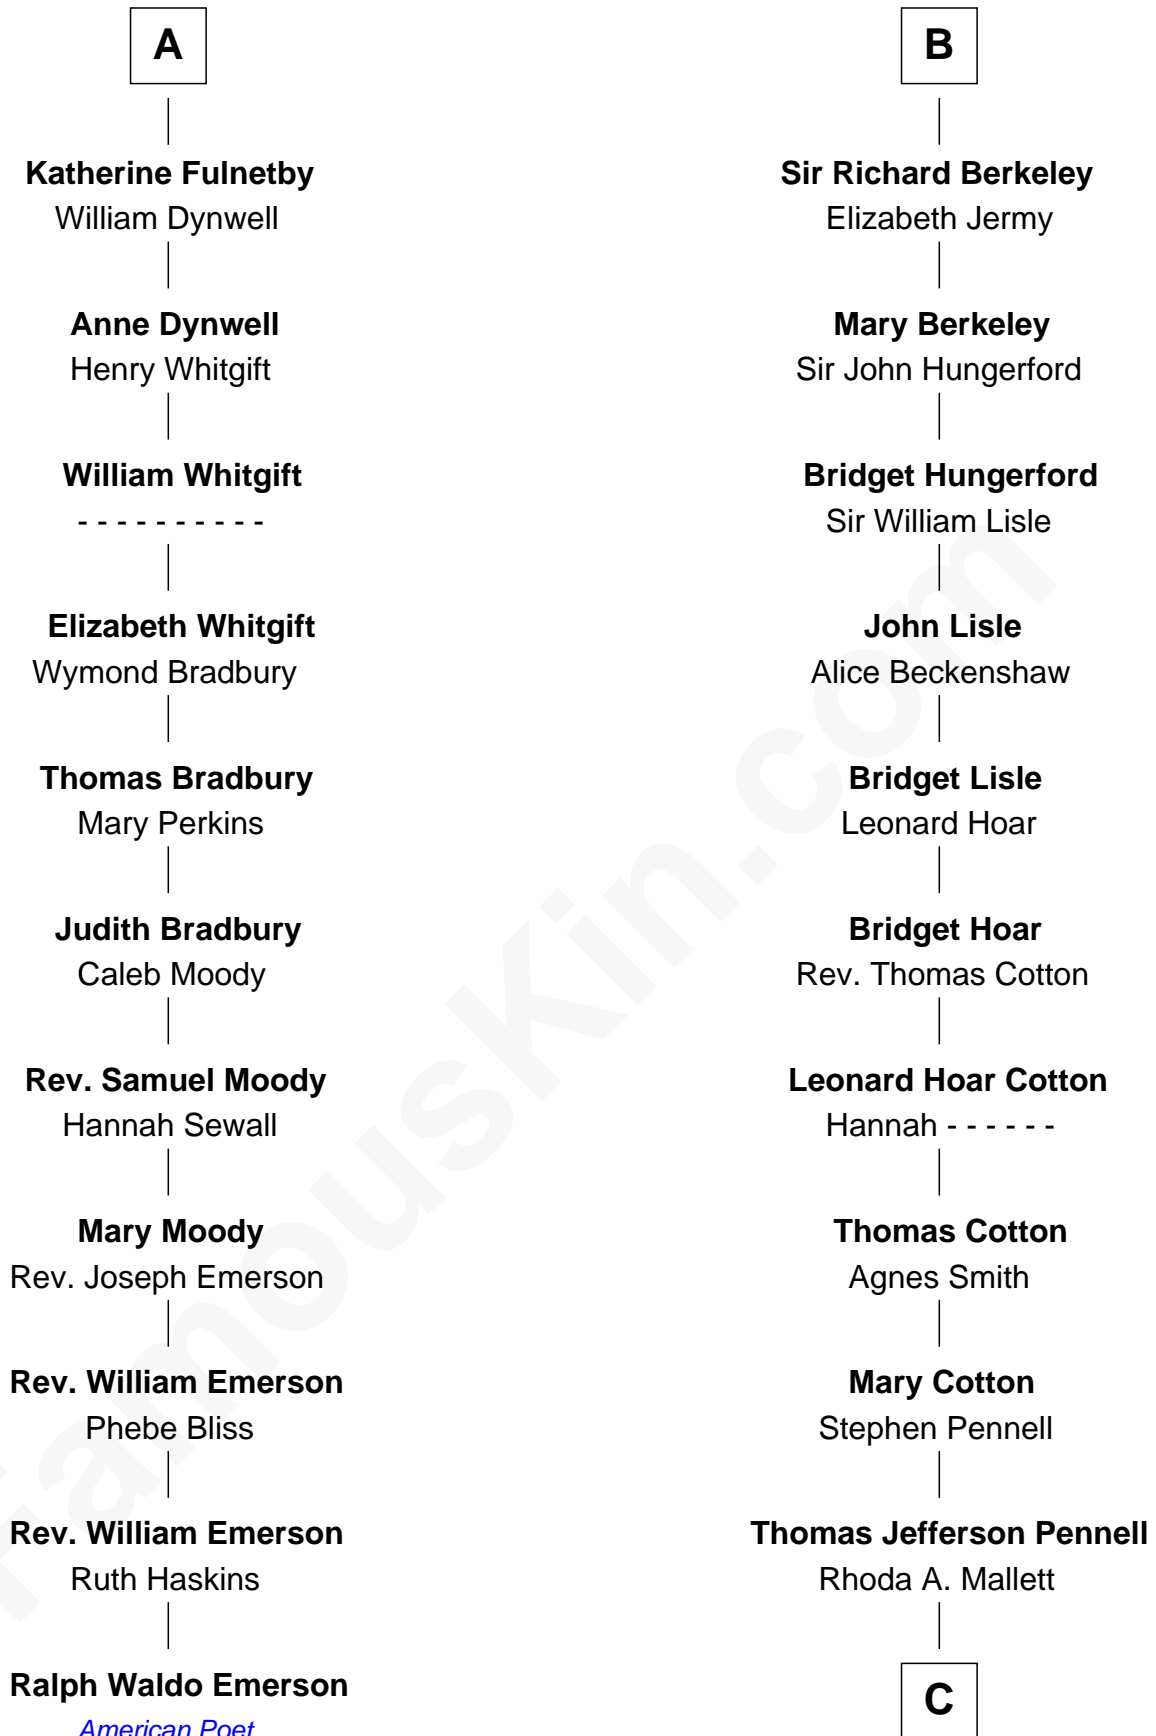

**FamousKin.com**  
**Relationship Chart of**  
**Ralph Waldo Emerson**  
*American Poet*

**17th cousin 4 times removed of**  
**Warren Buffett**  
*Chairman & CEO, Berkshire Hathaway*

**Sir Maurice de Berkeley**  
 Eve la Zouche

**C**

**Deborah Collamore Pennell**

John Watson

**Susan Ann Watson**

Ford Bela Barber

**Stella Frances Barber**

John Ammon Stahl

**Leila Stahl**