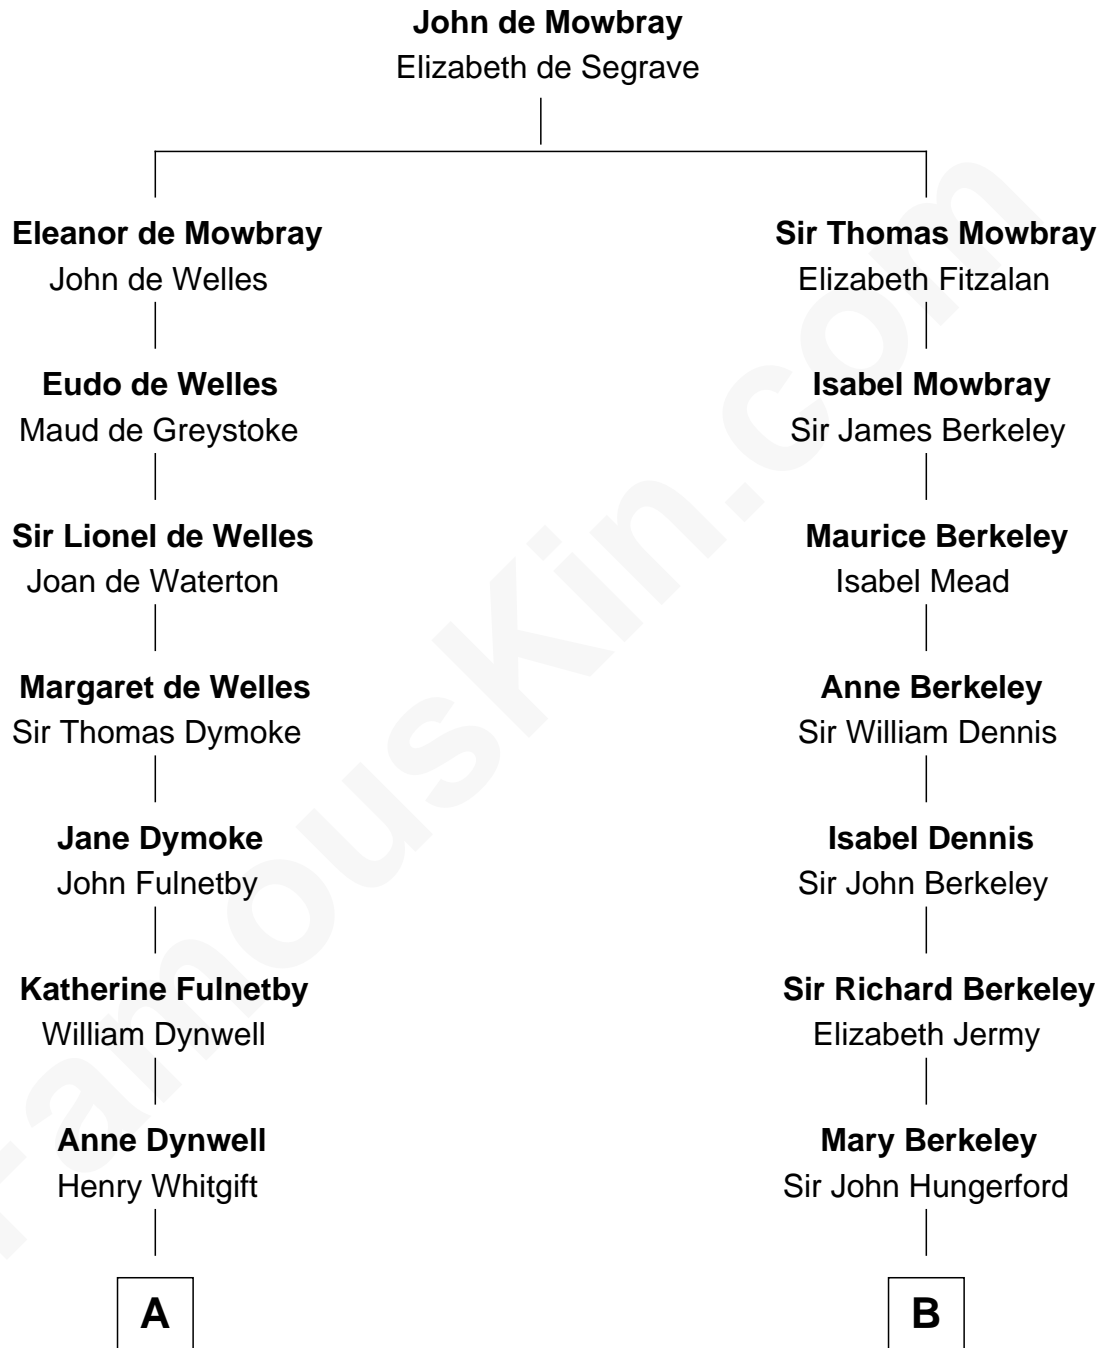

FamousKin.com
Relationship Chart of
Ralph Waldo Emerson
American Poet

15th cousin 4 times removed of
Warren Buffett
Chairman & CEO, Berkshire Hathaway

C

—
Stella Frances Barber

John Ammon Stahl

—
Leila Stahl

Howard Homan Buffett

—
Warren Buffett

Chairman & CEO, Berkshire Hathaway

FamousKin.com