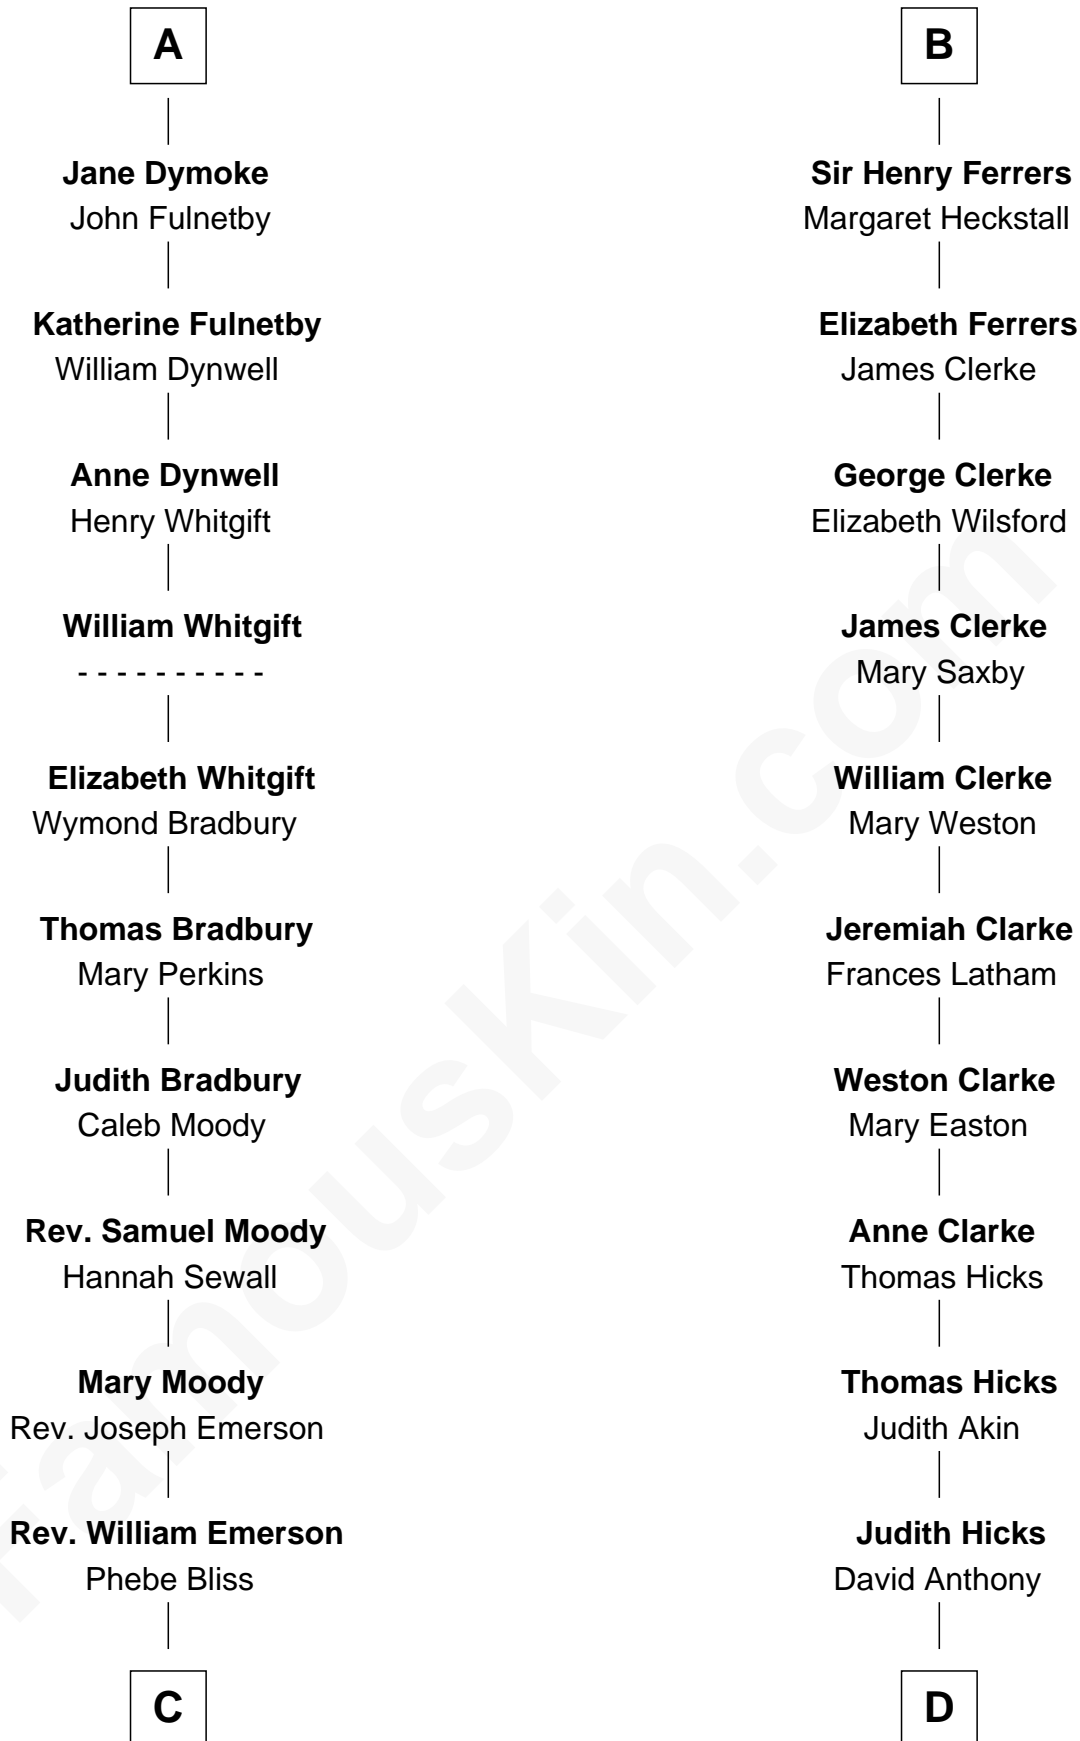

FamousKin.com
Relationship Chart of
Ralph Waldo Emerson
American Poet

18th cousin 1 time removed of

Susan B. Anthony
Women's Rights Advocate

FamousKin.com