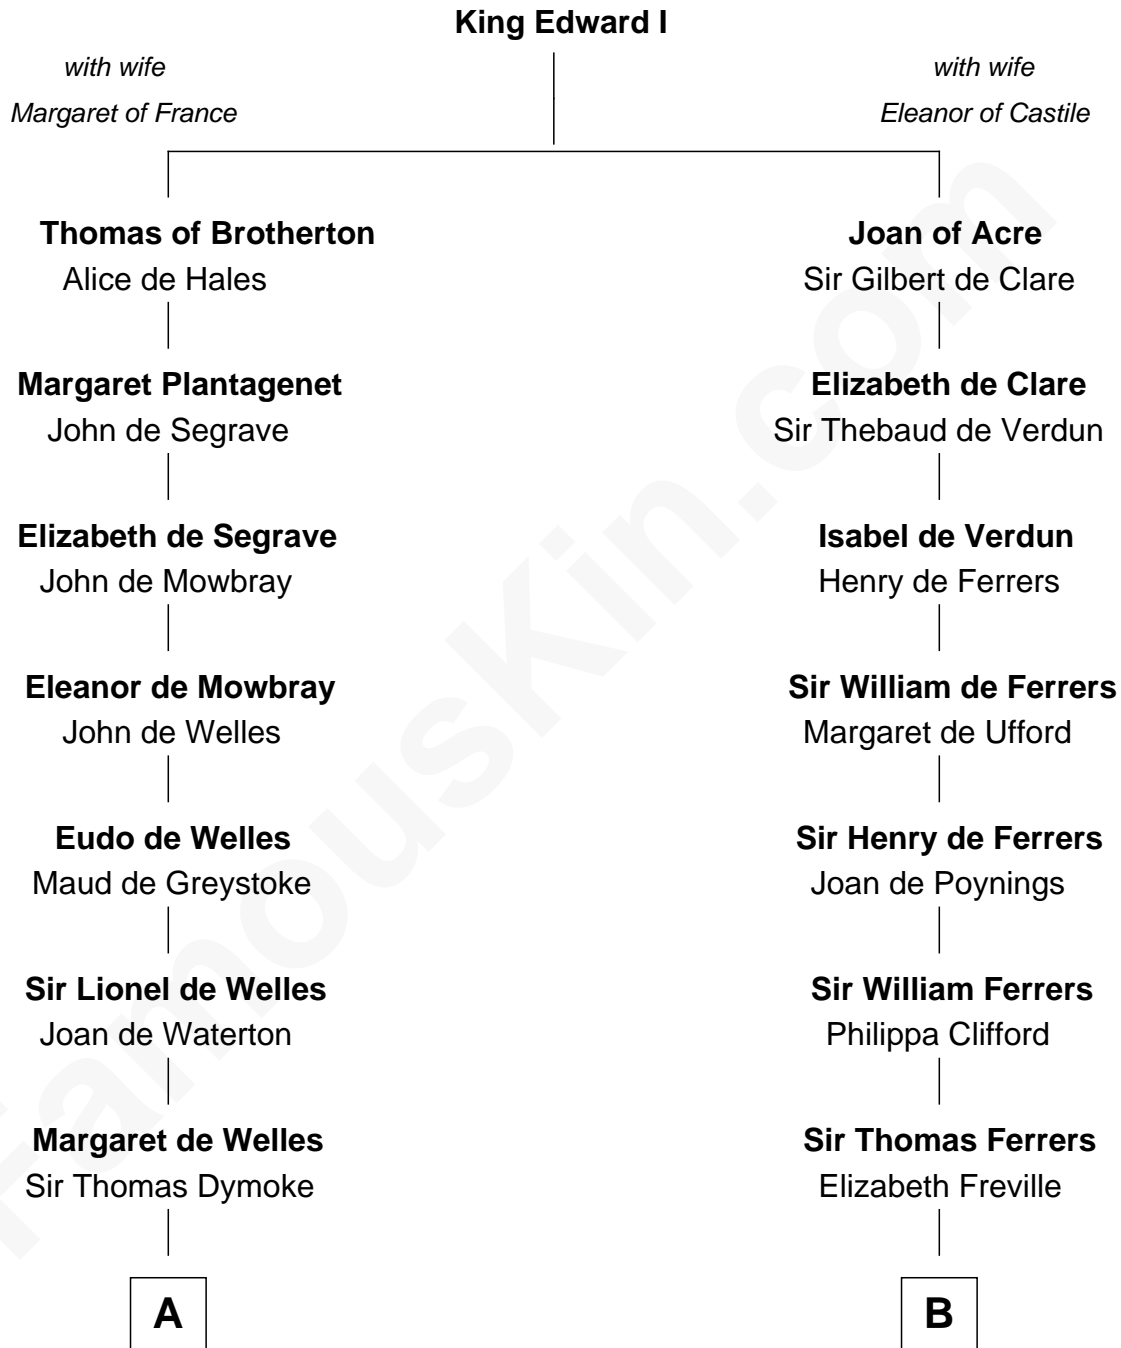

FamousKin.com
Relationship Chart of
Ralph Waldo Emerson
American Poet

18th cousin 1 time removed of

Susan B. Anthony
Women's Rights Advocate

FamousKin.com