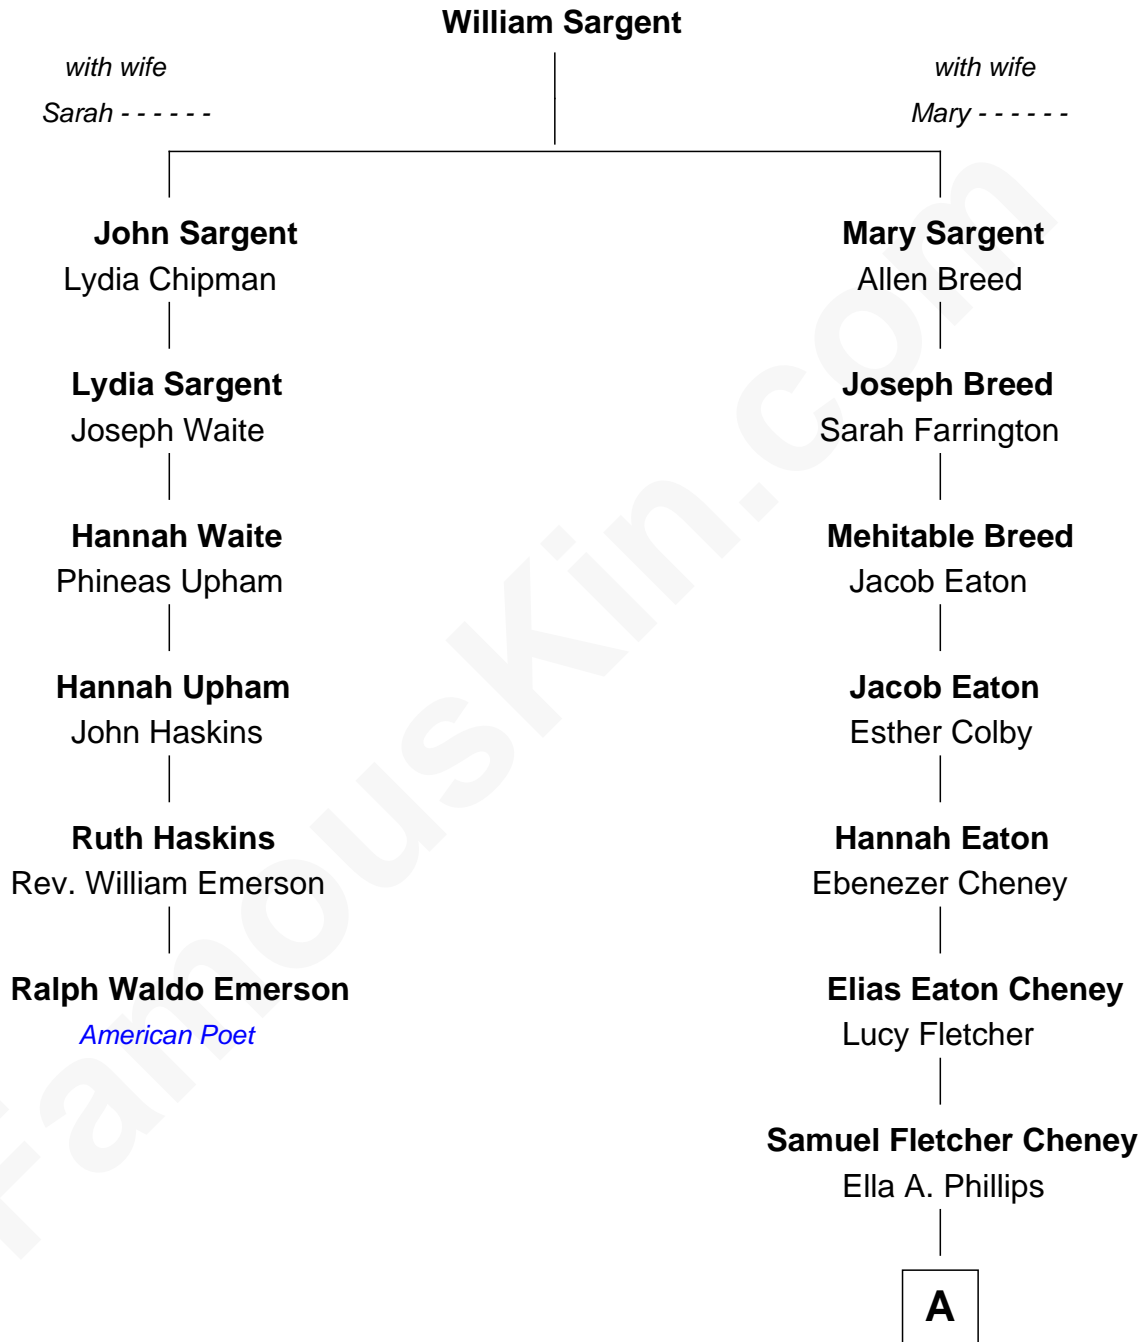

FamousKin.com
Relationship Chart of
Ralph Waldo Emerson
American Poet

5th cousin 4 times removed of

Dick Cheney
46th U.S. Vice-President

A

Thomas Herbert Cheney

Margaret E. Tyler

Richard Herbert Cheney

Marge Lorraine Dickey

Dick Cheney

46th U.S. Vice-President

FamousKin.com