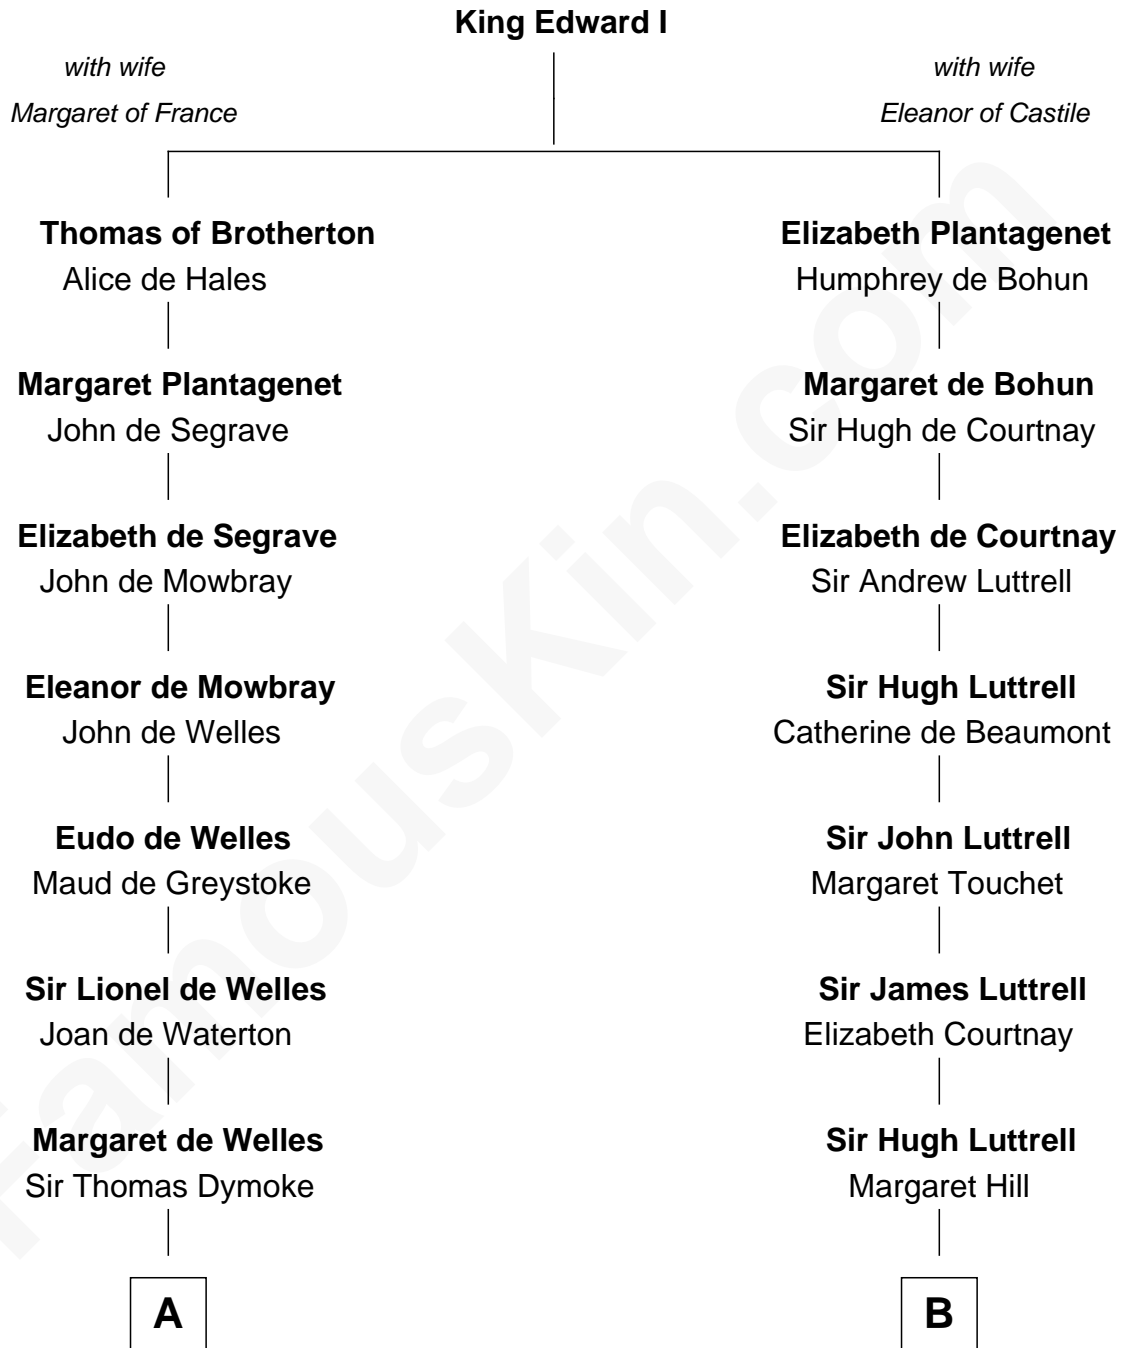

## Relationship Chart of

### Ralph Waldo Emerson

*American Poet*

18th cousin 3 times removed of

**Dick Cheney**  
*46th U.S. Vice-President*

**C**

**Rev. William Emerson**

Ruth Haskins

**Ralph Waldo Emerson**