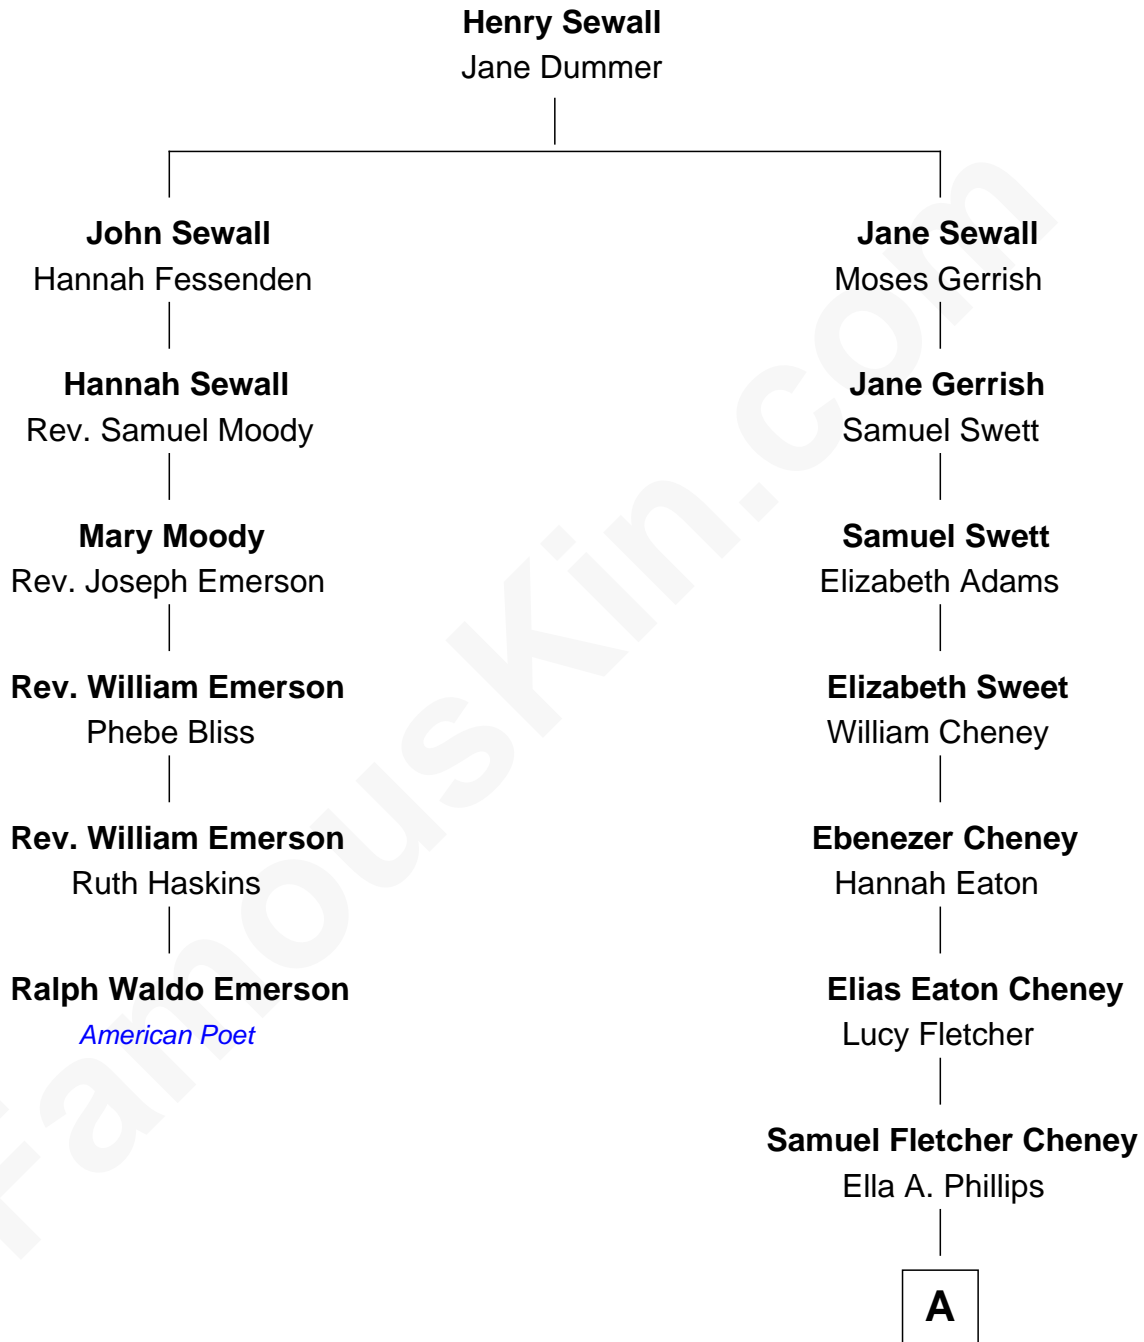

FamousKin.com

Relationship Chart of

Ralph Waldo Emerson

American Poet

5th cousin 4 times removed of

Dick Cheney

46th U.S. Vice-President

A

Thomas Herbert Cheney

Margaret E. Tyler

Richard Herbert Cheney

Marge Lorraine Dickey

Dick Cheney

46th U.S. Vice-President

FamousKin.com