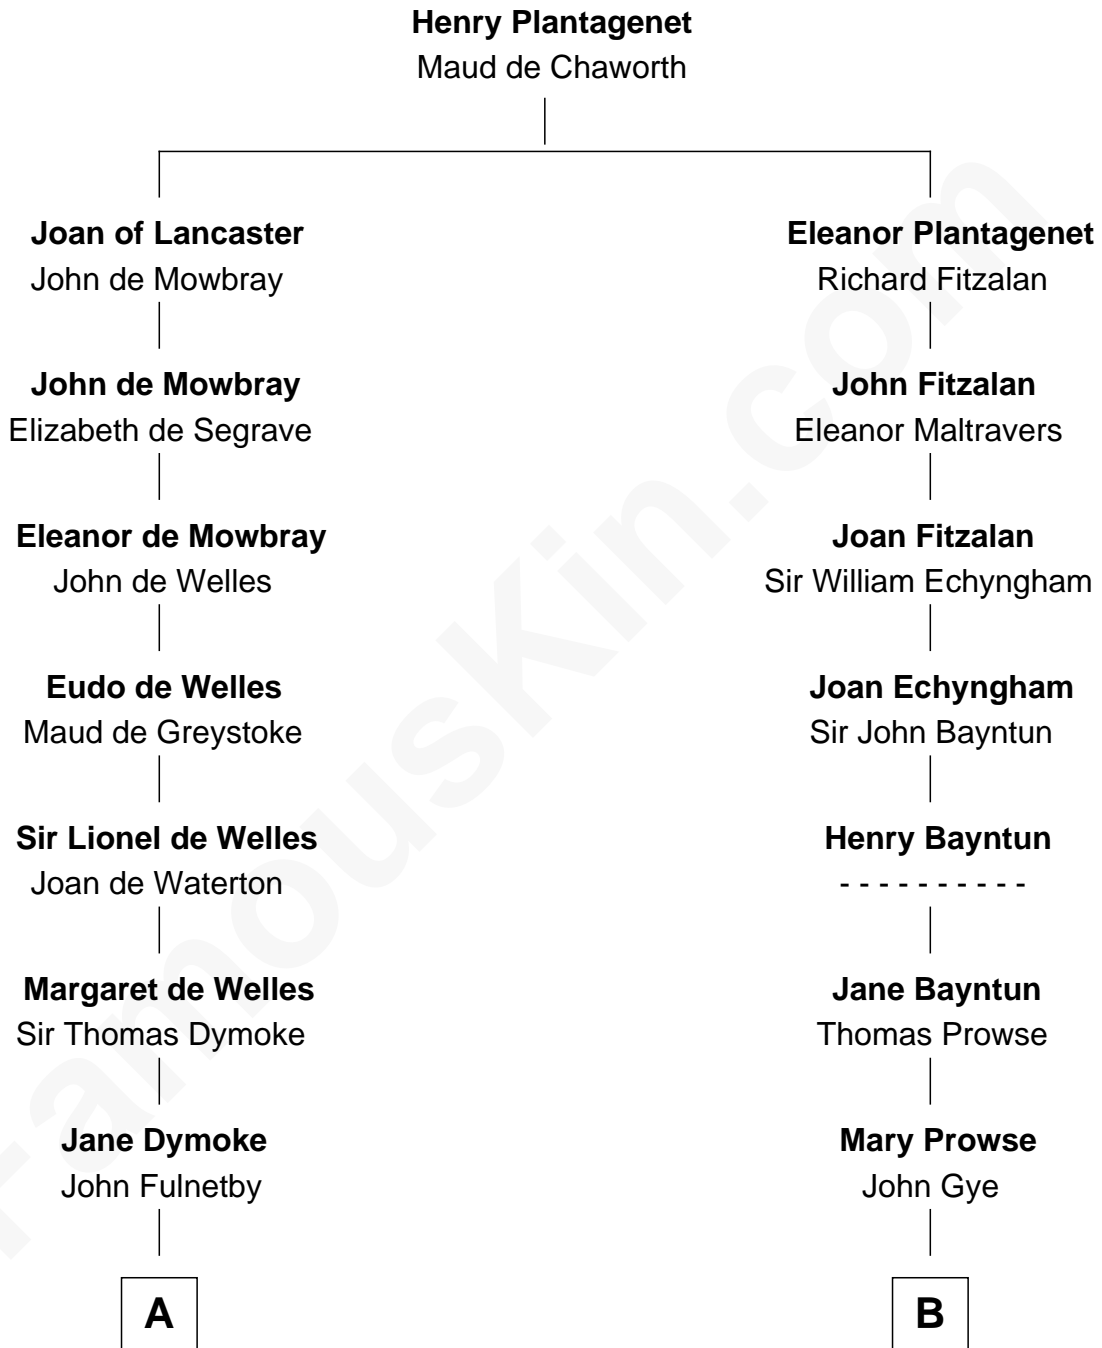

FamousKin.com
Relationship Chart of
Ralph Waldo Emerson
American Poet

17th cousin 4 times removed of

Michael Strahan
NFL Player and TV Personality

C

William A. Bishop

Harriett Meade

Creola Mead

Jado D. Traylor

James Curtis Traylor

Caroline McCarter

Louise Traylor

Gene Willie Strahan

Michael Strahan

NFL Player and TV Personality