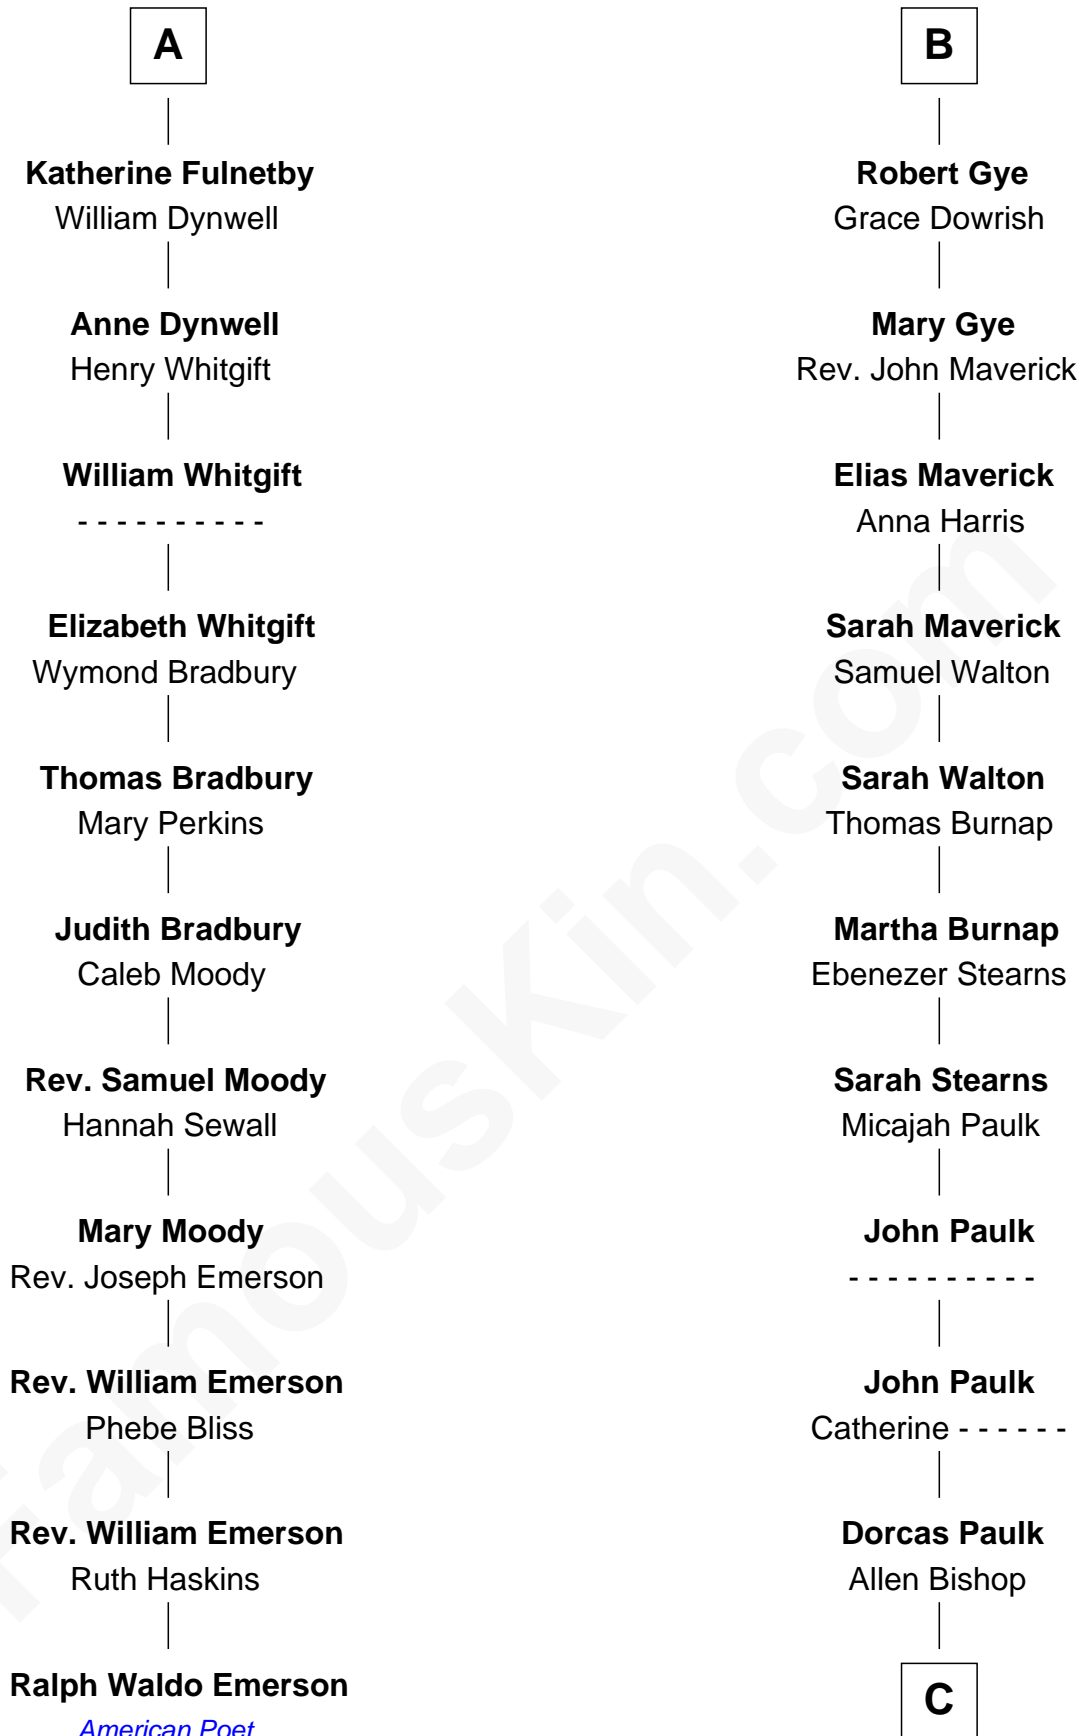

FamousKin.com
Relationship Chart of
Ralph Waldo Emerson
American Poet

17th cousin 4 times removed of

Michael Strahan
NFL Player and TV Personality

C

William A. Bishop

Harriett Meade

Creola Mead

Jado D. Traylor

James Curtis Traylor

Caroline McCarter

Louise Traylor

Gene Willie Strahan

Michael Strahan

NFL Player and TV Personality