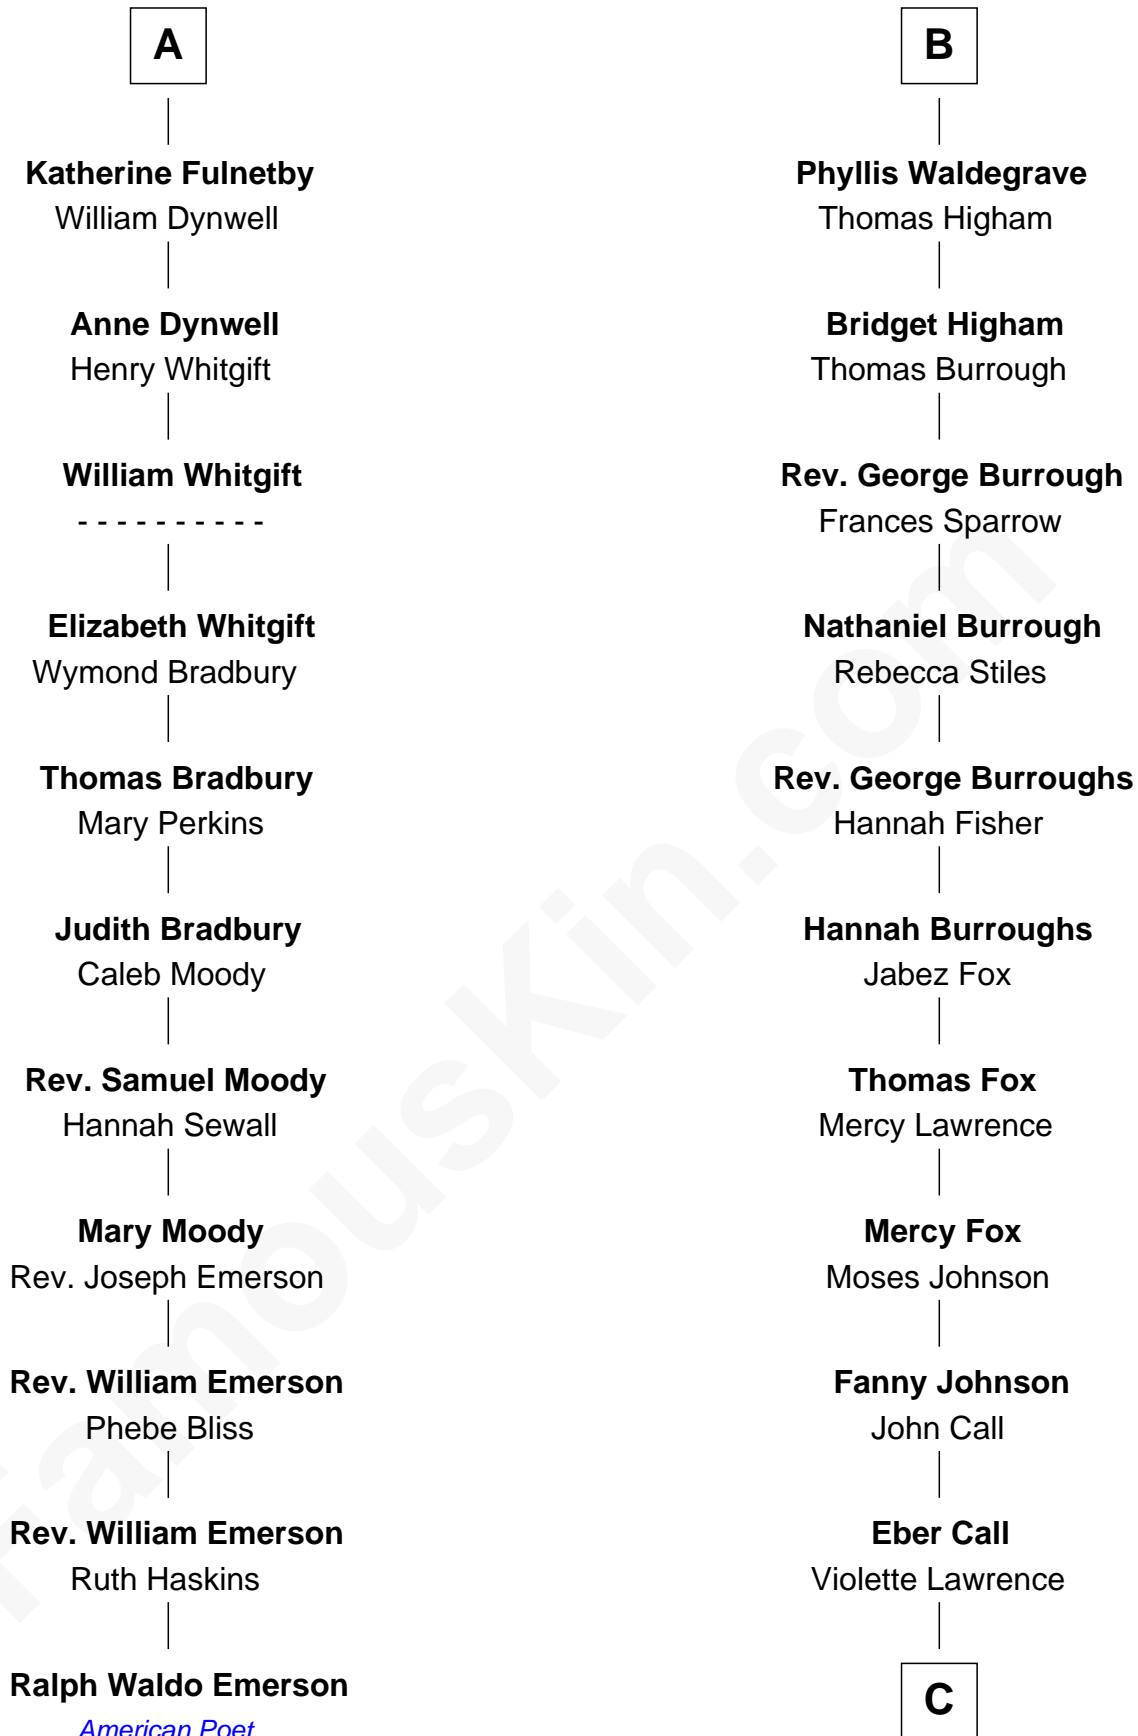

FamousKin.com

Relationship Chart of

Ralph Waldo Emerson

American Poet

17th cousin 2 times removed of

Walt Disney

Co-Founder of The Walt Disney Company

C

Charles Call
Henrietta Gross

Flora Call
Elias Charles Disney

Walt Disney
Co-Founder of The Walt Disney Co.

FamousKin.com