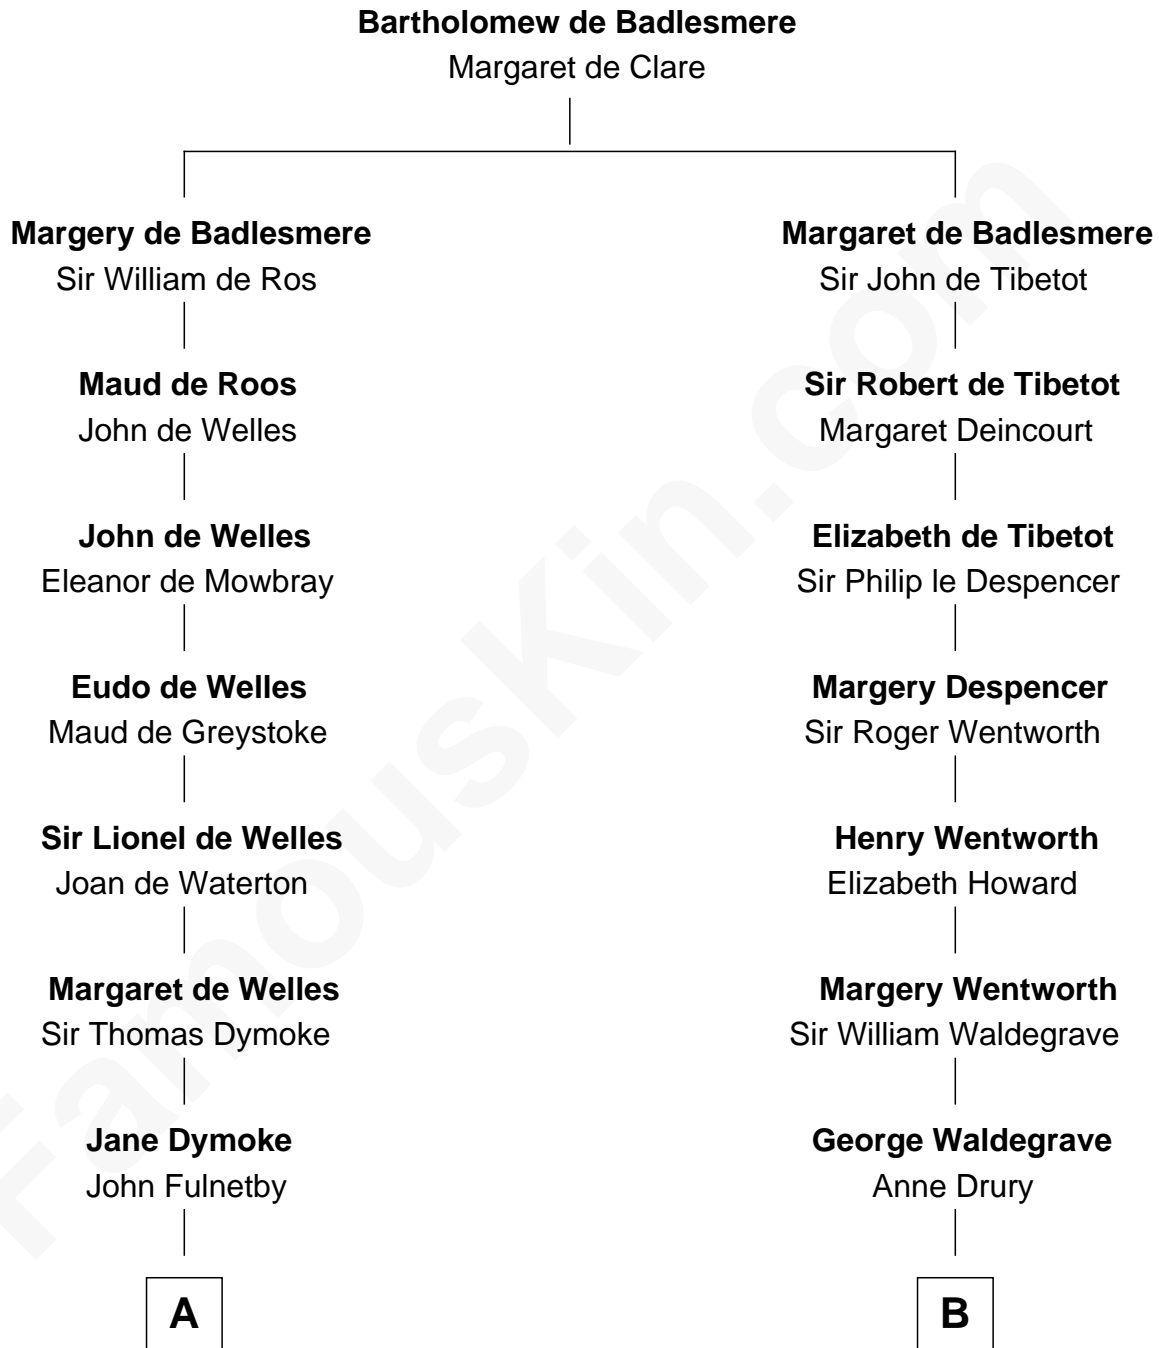

FamousKin.com

Relationship Chart of

Ralph Waldo Emerson

American Poet

17th cousin 2 times removed of

Walt Disney

Co-Founder of The Walt Disney Company

C

Charles Call
Henrietta Gross

Flora Call
Elias Charles Disney

Walt Disney
Co-Founder of The Walt Disney Co.

FamousKin.com