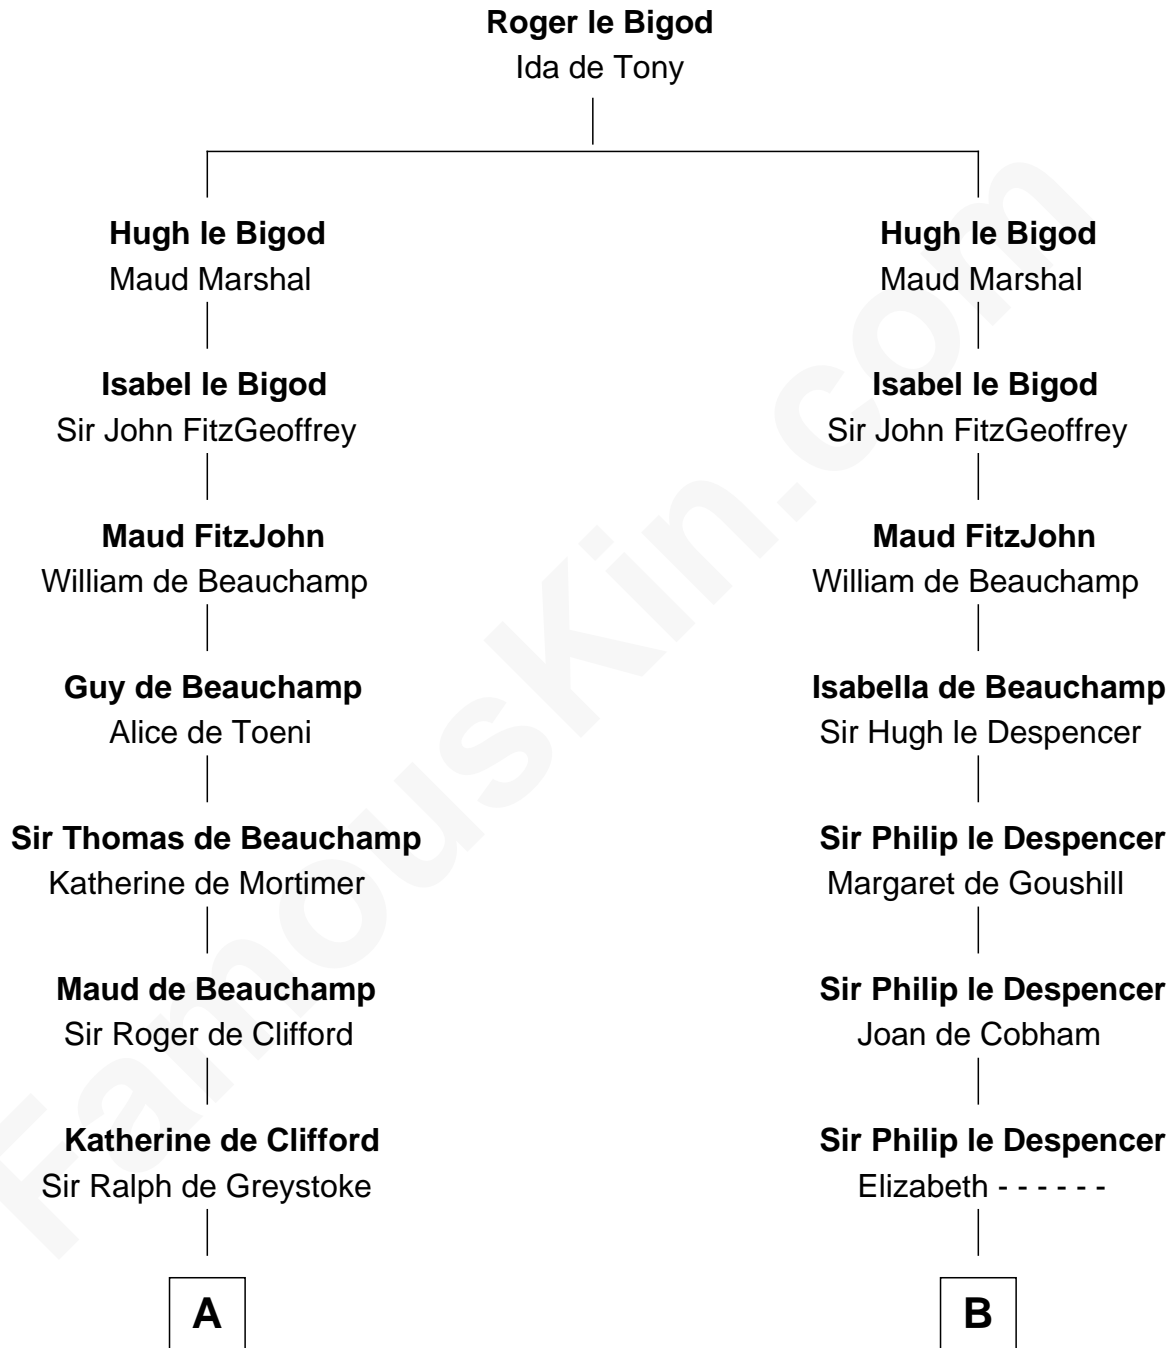

FamousKin.com
Relationship Chart of
Ralph Waldo Emerson
American Poet

16th cousin 5 times removed of

Rev. George Burroughs
Executed for Witchcraft, Salem 1692

C

Rev. Samuel Moody

Hannah Sewall

Mary Moody

Rev. Joseph Emerson