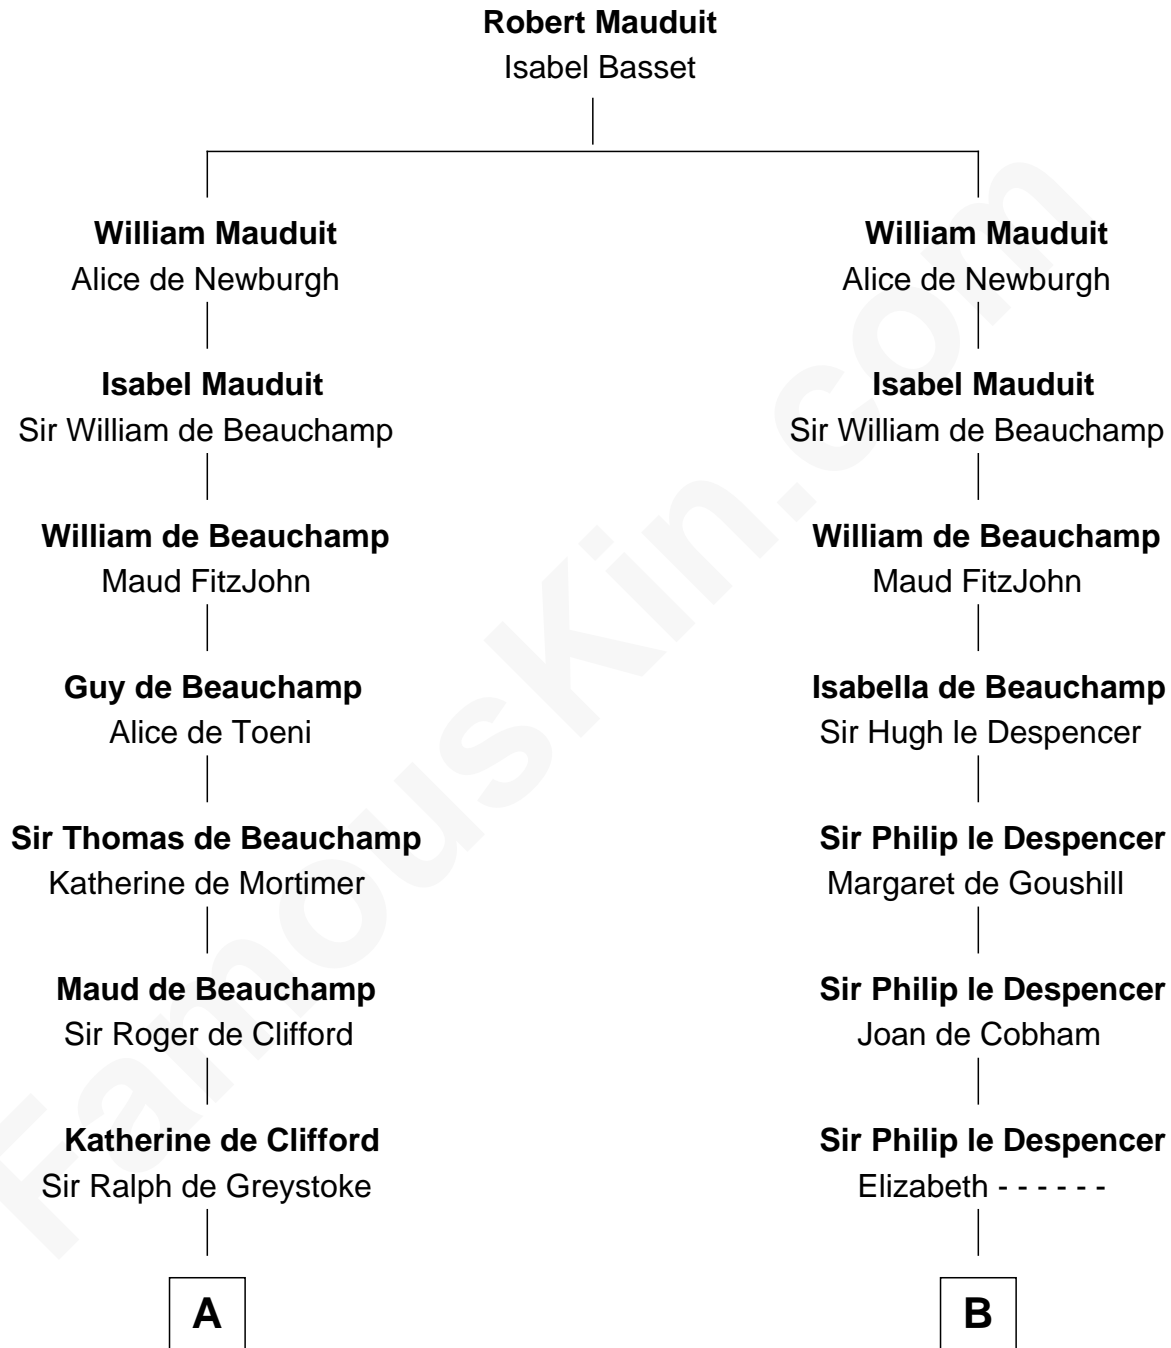

FamousKin.com
Relationship Chart of
Ralph Waldo Emerson
American Poet

16th cousin 5 times removed of

Rev. George Burroughs
Executed for Witchcraft, Salem 1692

C

Rev. Samuel Moody

Hannah Sewall

Mary Moody

Rev. Joseph Emerson