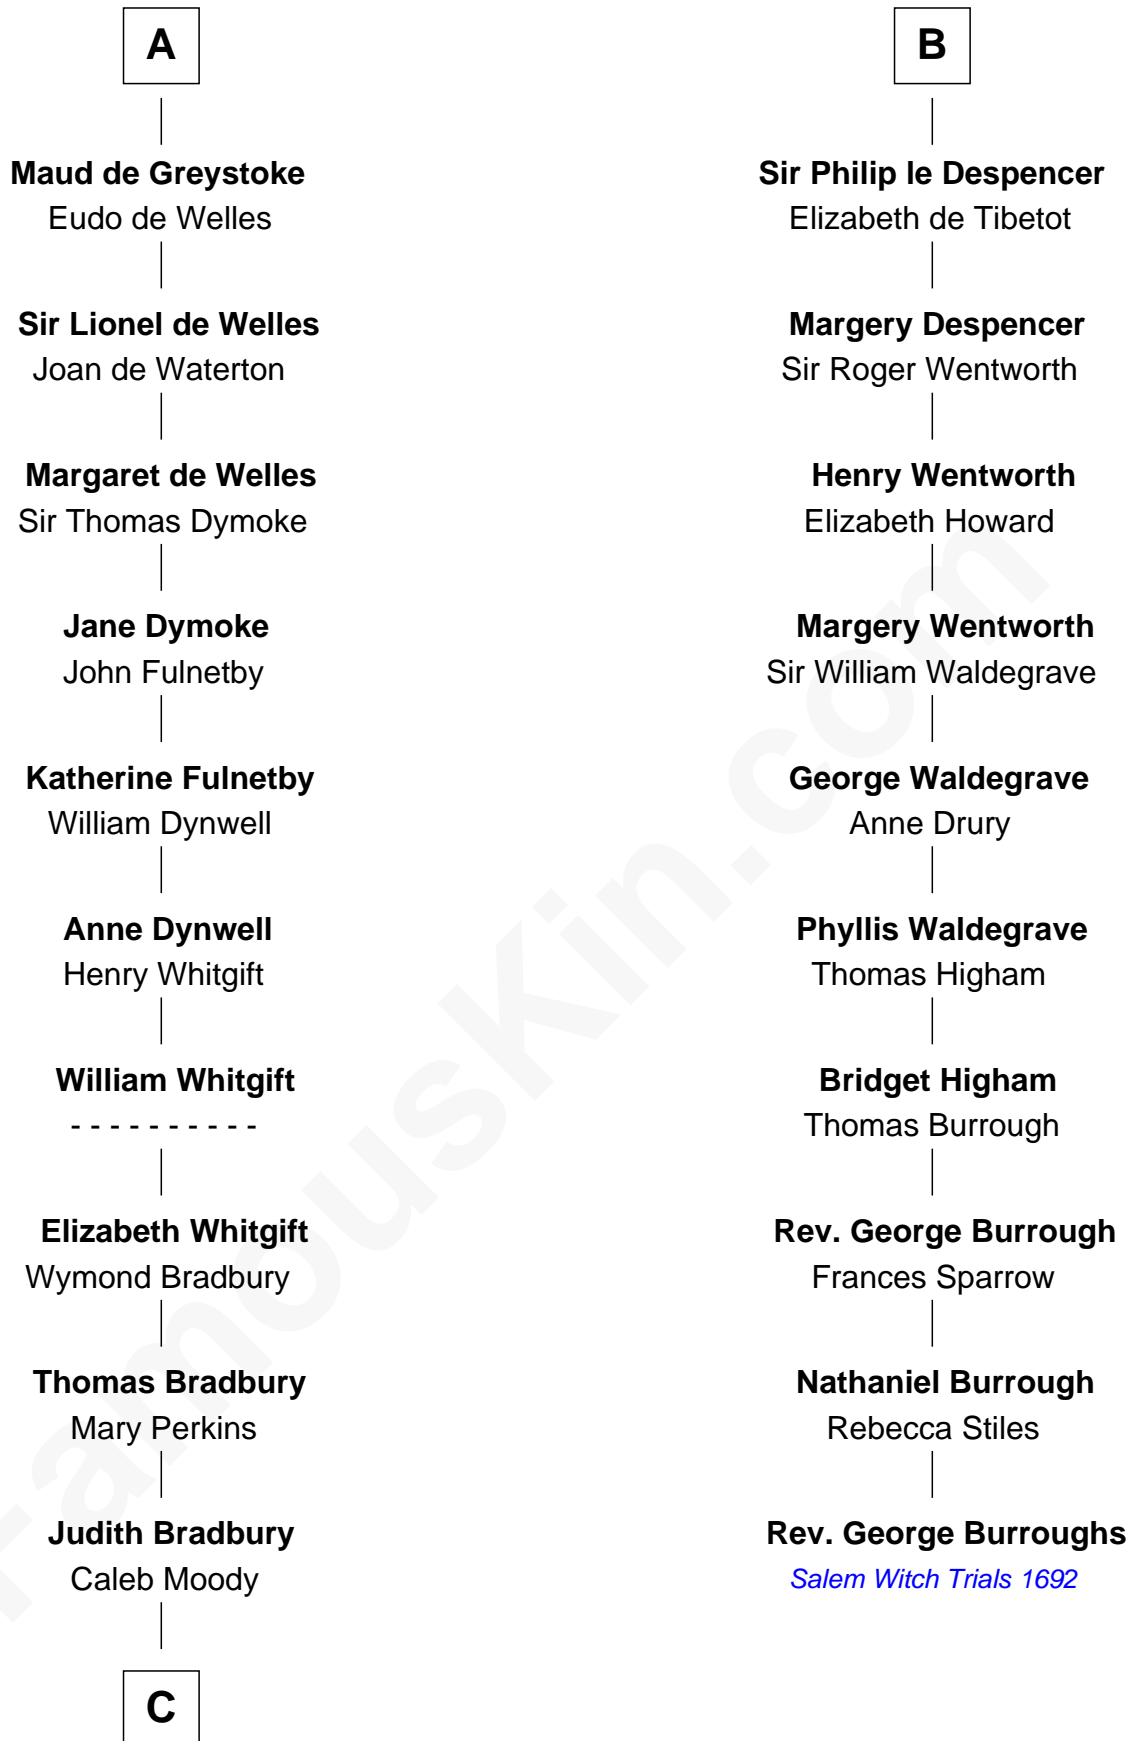

FamousKin.com
Relationship Chart of
Ralph Waldo Emerson
American Poet

16th cousin 5 times removed of

Rev. George Burroughs
Executed for Witchcraft, Salem 1692

C

Rev. Samuel Moody

Hannah Sewall

Mary Moody

Rev. Joseph Emerson