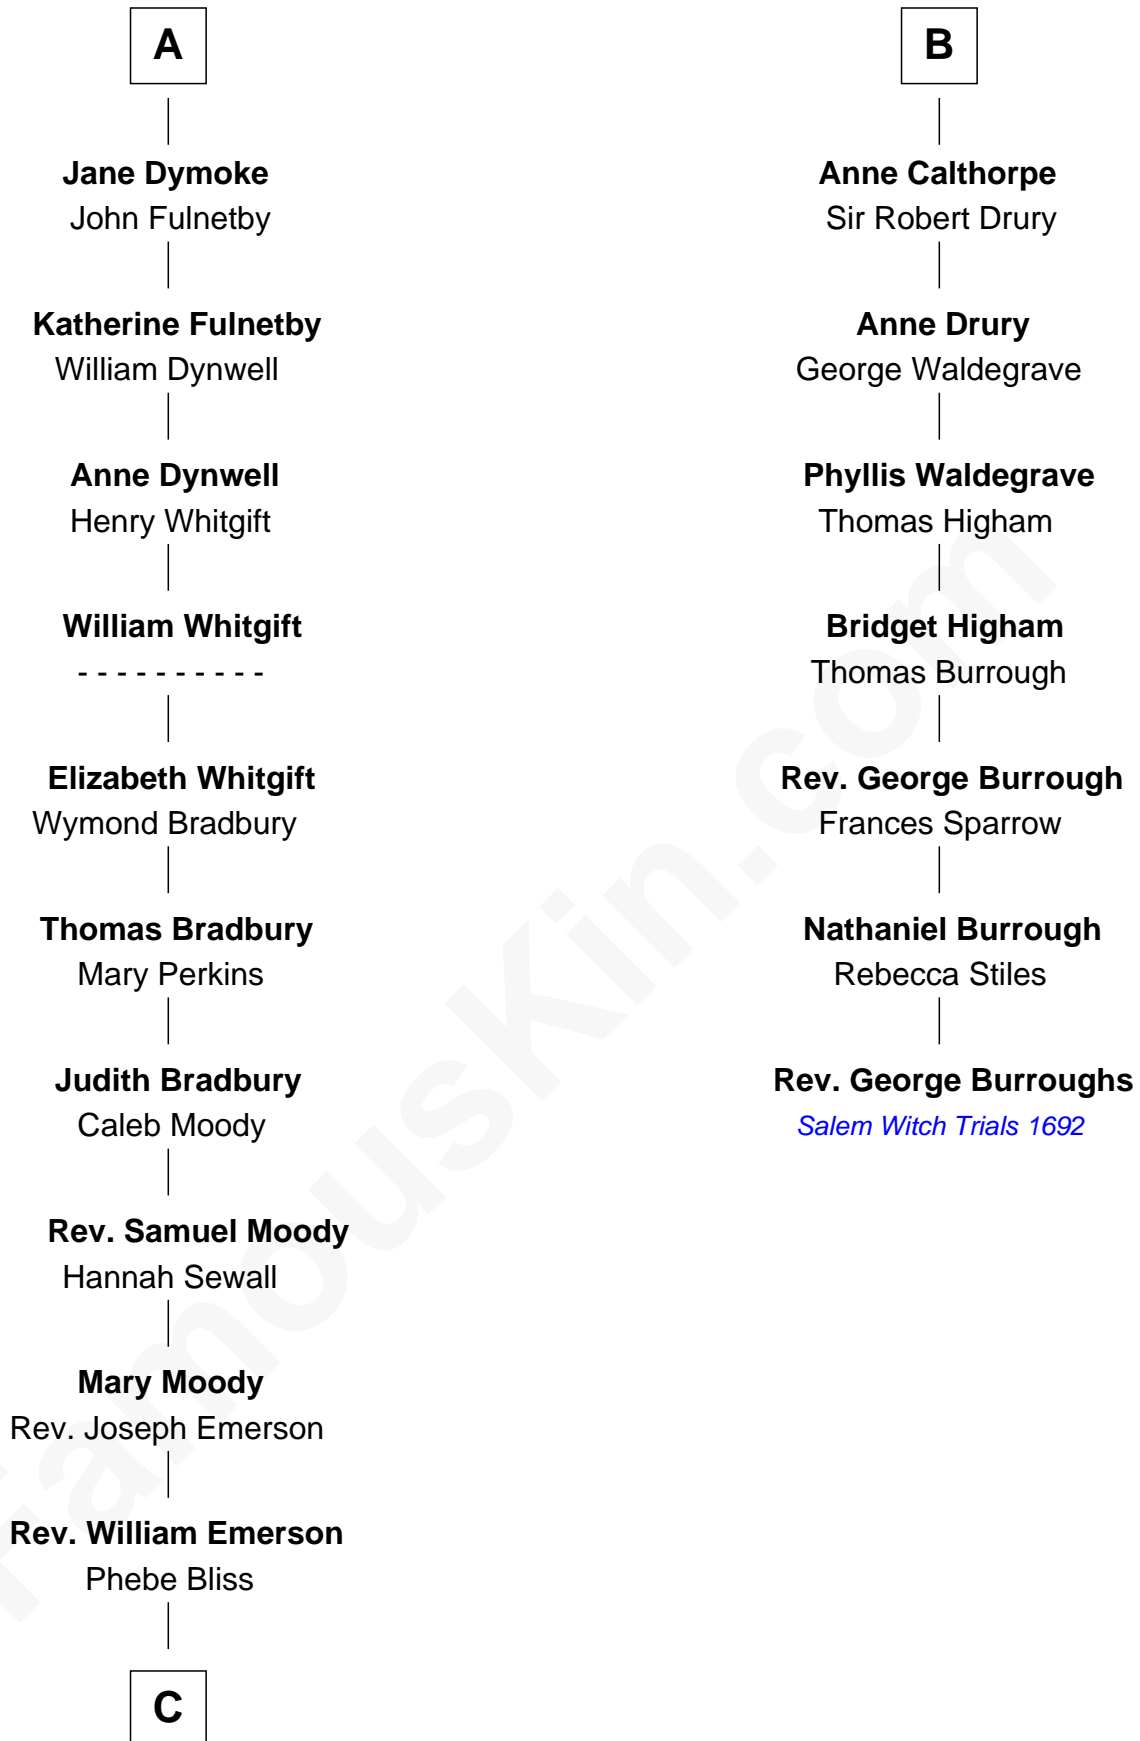

FamousKin.com
Relationship Chart of
Ralph Waldo Emerson
American Poet

13th cousin 5 times removed of
Rev. George Burroughs
Executed for Witchcraft, Salem 1692

C

Rev. William Emerson

Ruth Haskins

Ralph Waldo Emerson

American Poet

FamousKin.com