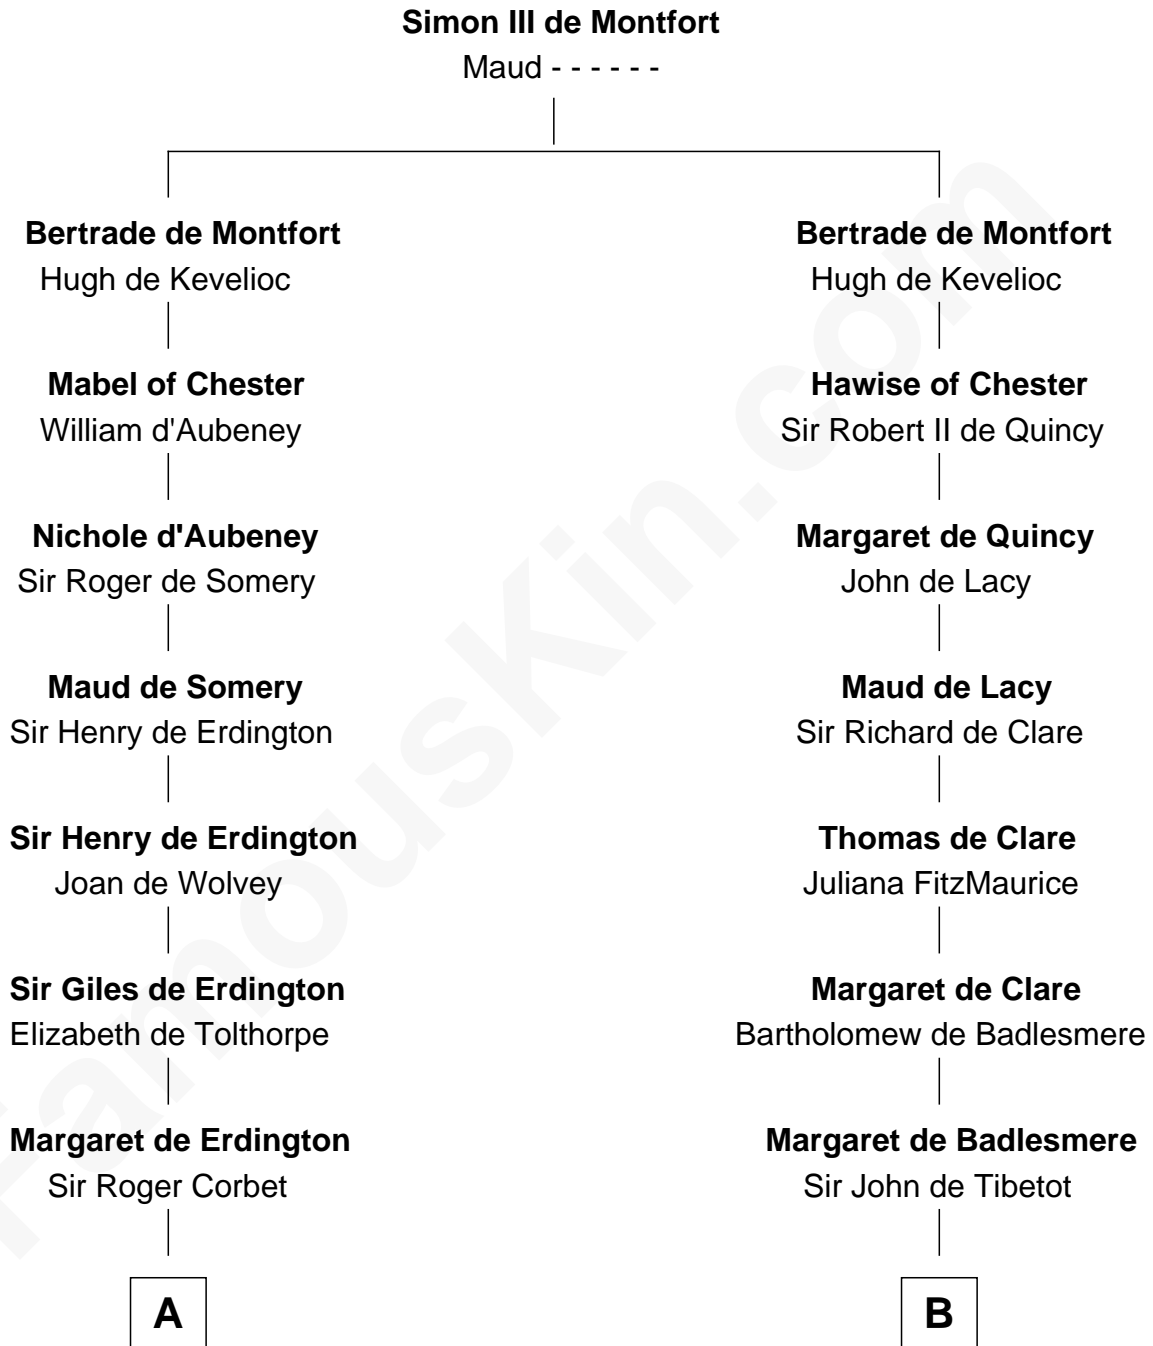

## Relationship Chart of

### Ralph Waldo Emerson

*American Poet*

17th cousin 3 times removed of

**Rev. George Burroughs**

*Executed for Witchcraft, Salem 1692*

**C**

Rev. Joseph Emerson

Mary Moody