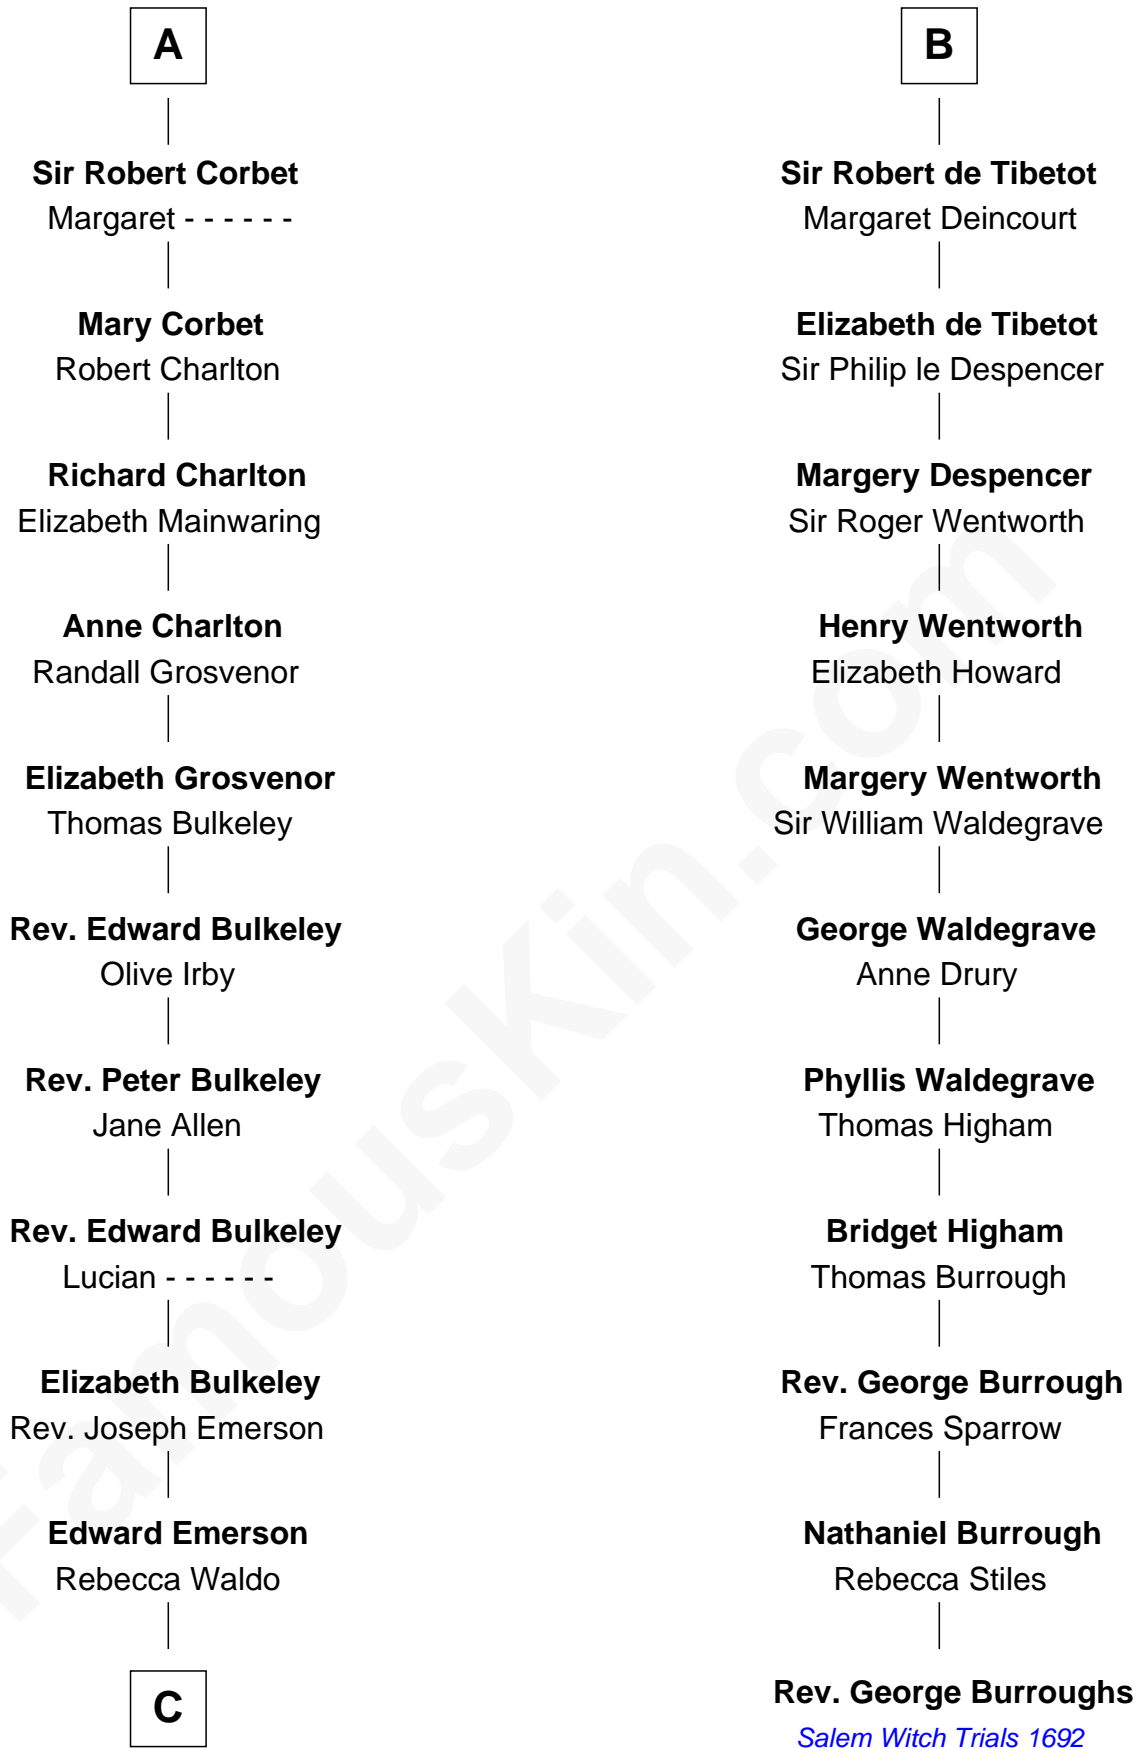

## Relationship Chart of

### Ralph Waldo Emerson

*American Poet*

17th cousin 3 times removed of

**Rev. George Burroughs**

*Executed for Witchcraft, Salem 1692*

**C**

Rev. Joseph Emerson

Mary Moody