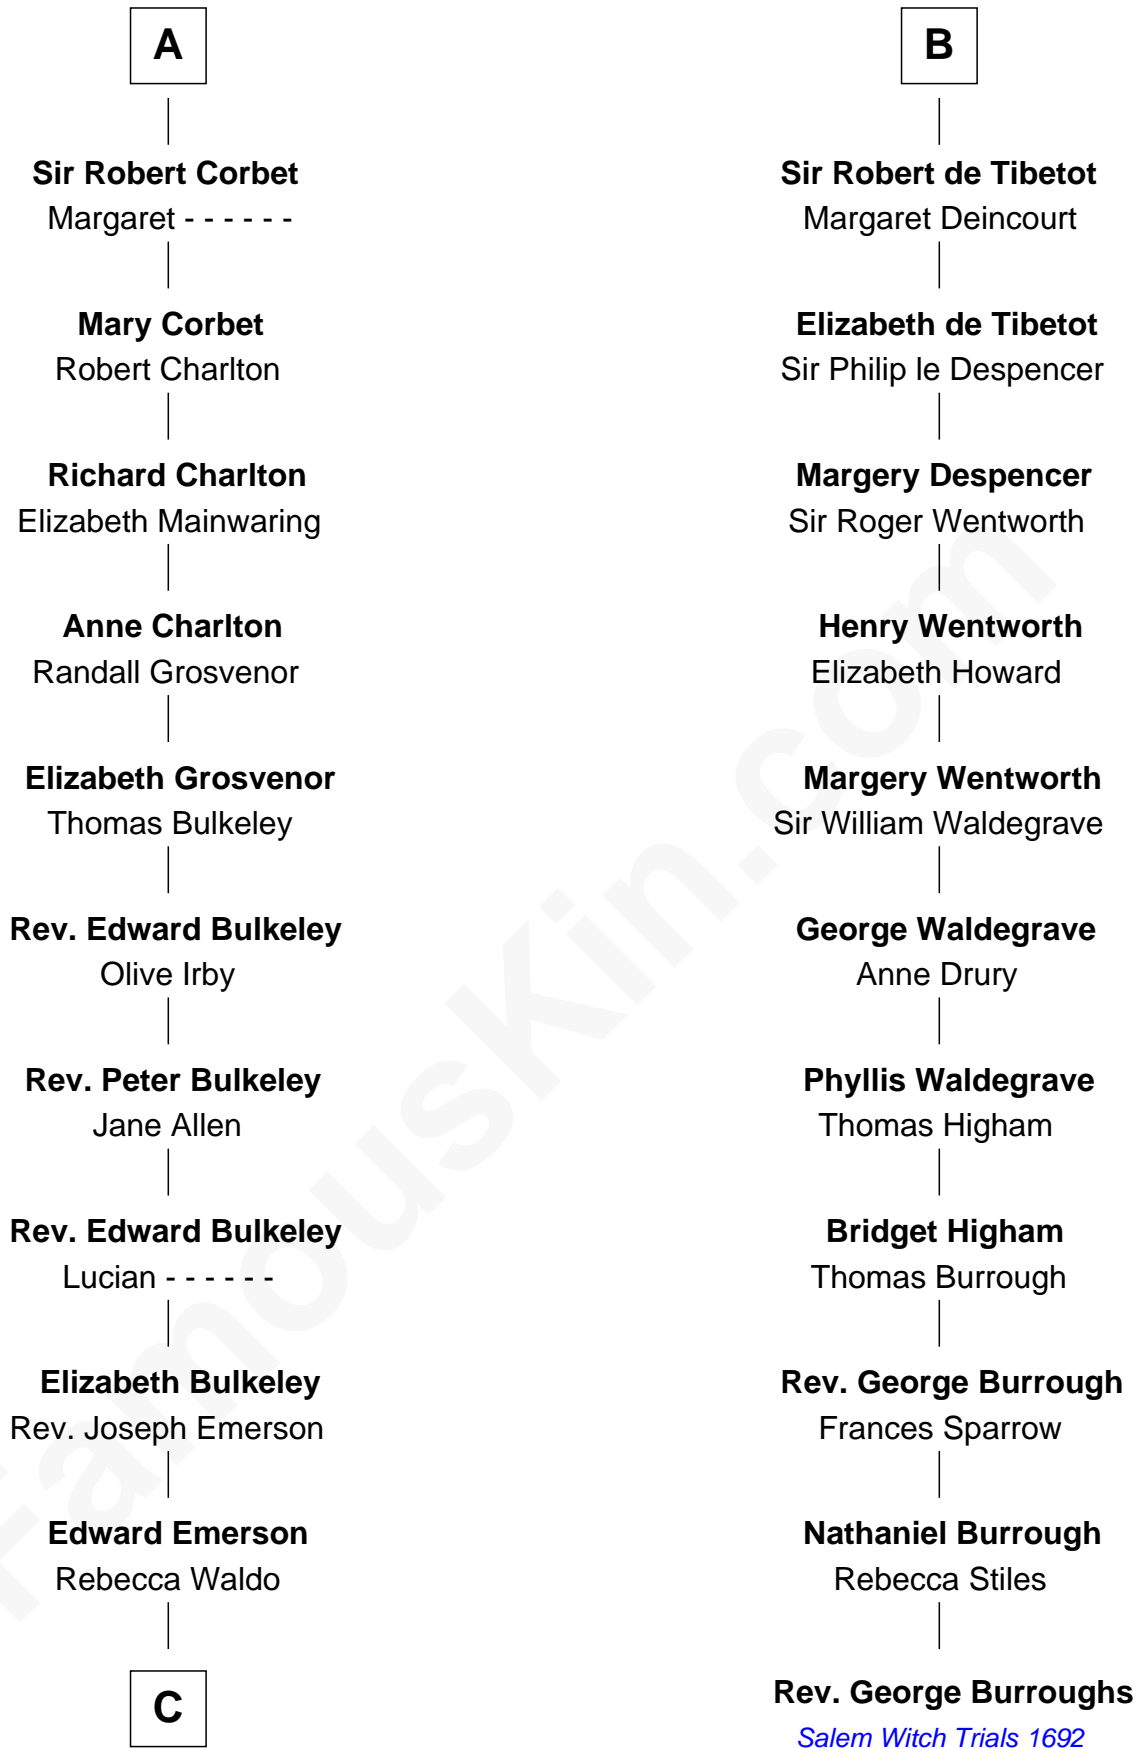

**FamousKin.com**  
**Relationship Chart of**  
**Ralph Waldo Emerson**  
*American Poet*

17th cousin 3 times removed of

**Rev. George Burroughs**  
*Executed for Witchcraft, Salem 1692*

**C**

Rev. Joseph Emerson

Mary Moody

Rev. William Emerson

Phebe Bliss

Rev. William Emerson

Ruth Haskins

Ralph Waldo Emerson

*American Poet*

FamousKin.com