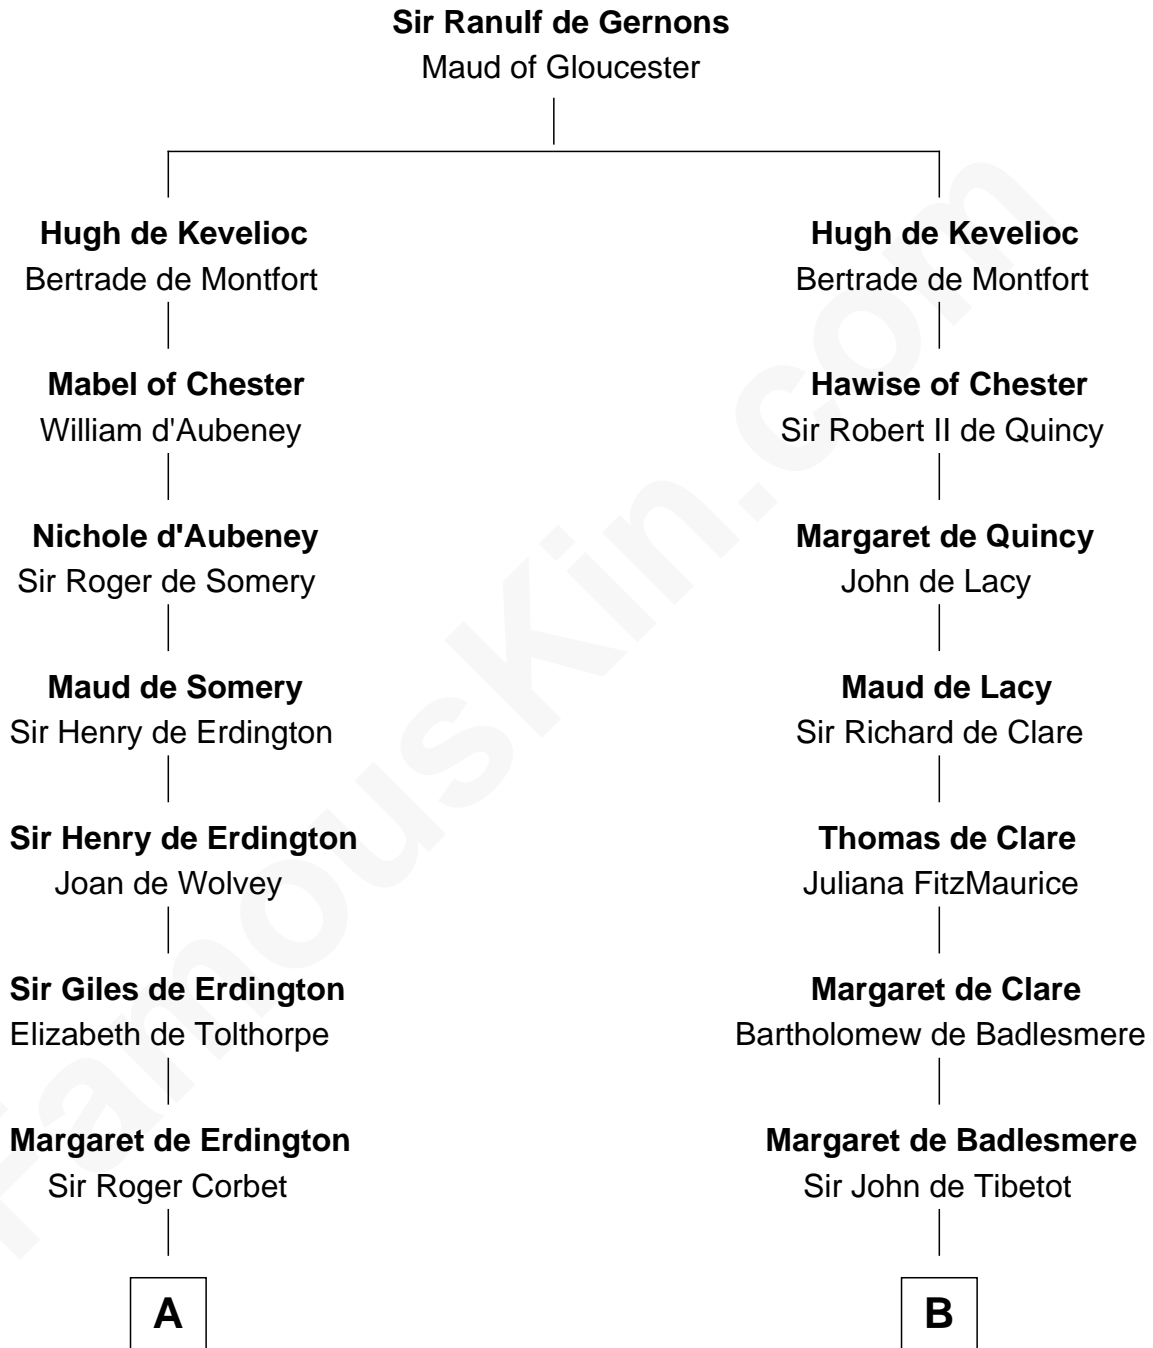

**FamousKin.com**  
**Relationship Chart of**  
**Ralph Waldo Emerson**  
*American Poet*

17th cousin 3 times removed of

**Rev. George Burroughs**  
*Executed for Witchcraft, Salem 1692*

**C**

Rev. Joseph Emerson

Mary Moody

Rev. William Emerson

Phebe Bliss

Rev. William Emerson

Ruth Haskins

Ralph Waldo Emerson

*American Poet*

FamousKin.com