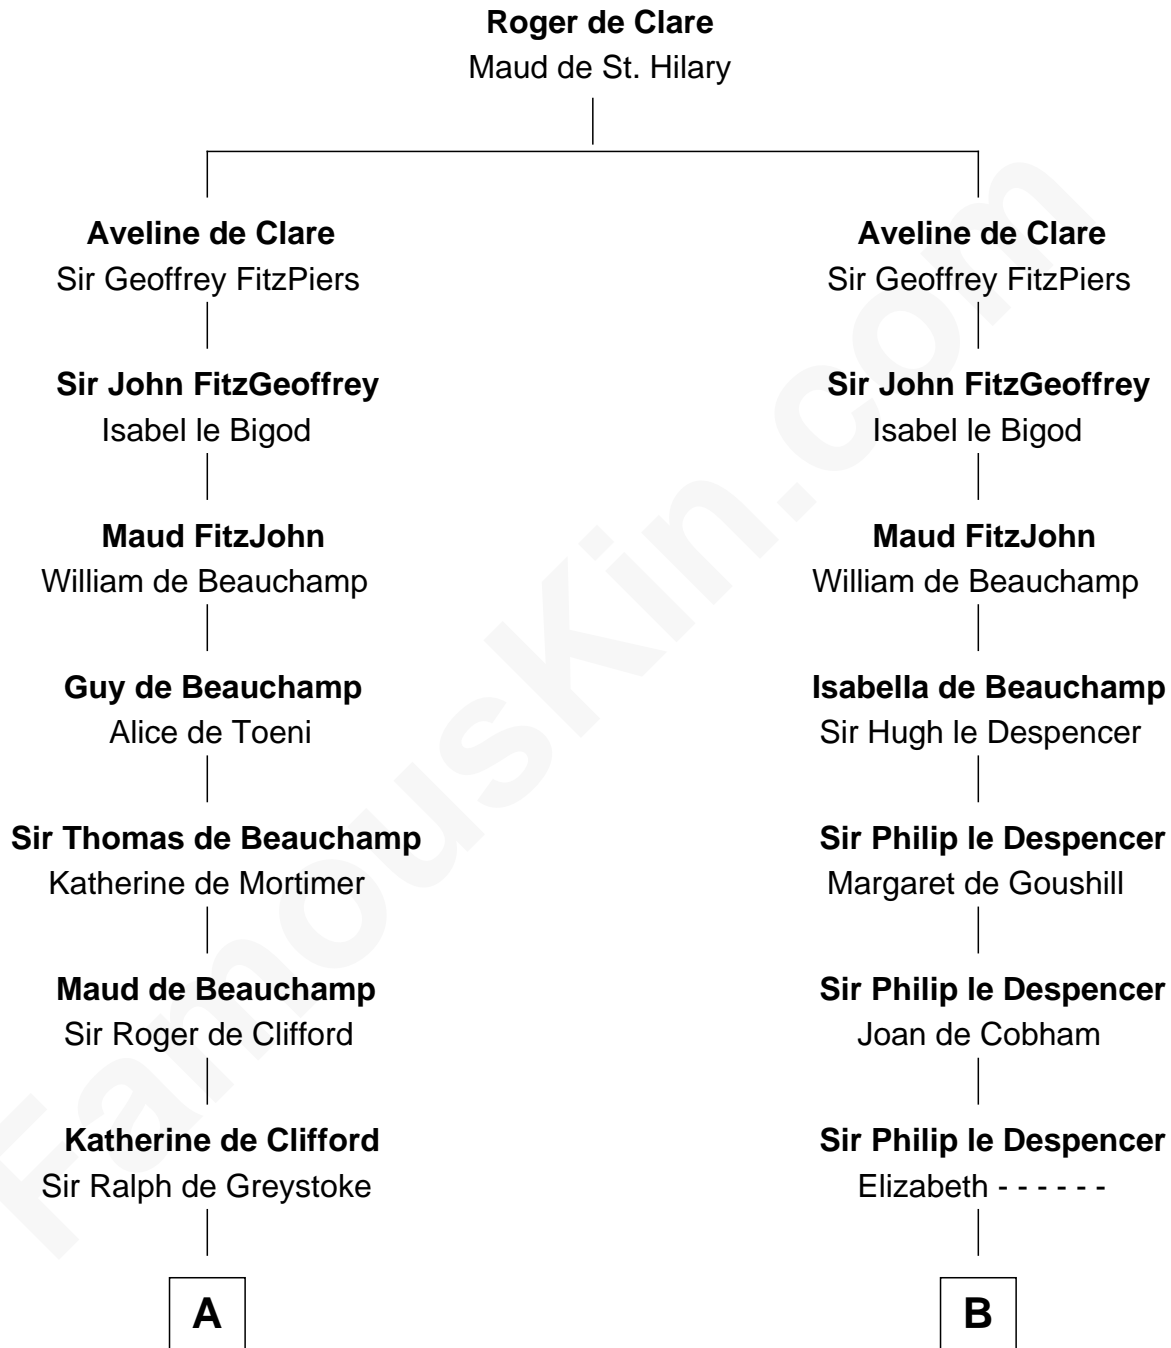

**FamousKin.com**  
**Relationship Chart of**  
**Ralph Waldo Emerson**  
*American Poet*

16th cousin 5 times removed of

**Rev. George Burroughs**  
*Executed for Witchcraft, Salem 1692*

**C**

Rev. Samuel Moody

Hannah Sewall

Mary Moody

Rev. Joseph Emerson

Rev. William Emerson

Phebe Bliss

Rev. William Emerson

Ruth Haskins

Ralph Waldo Emerson

*American Poet*

FamousKin.com