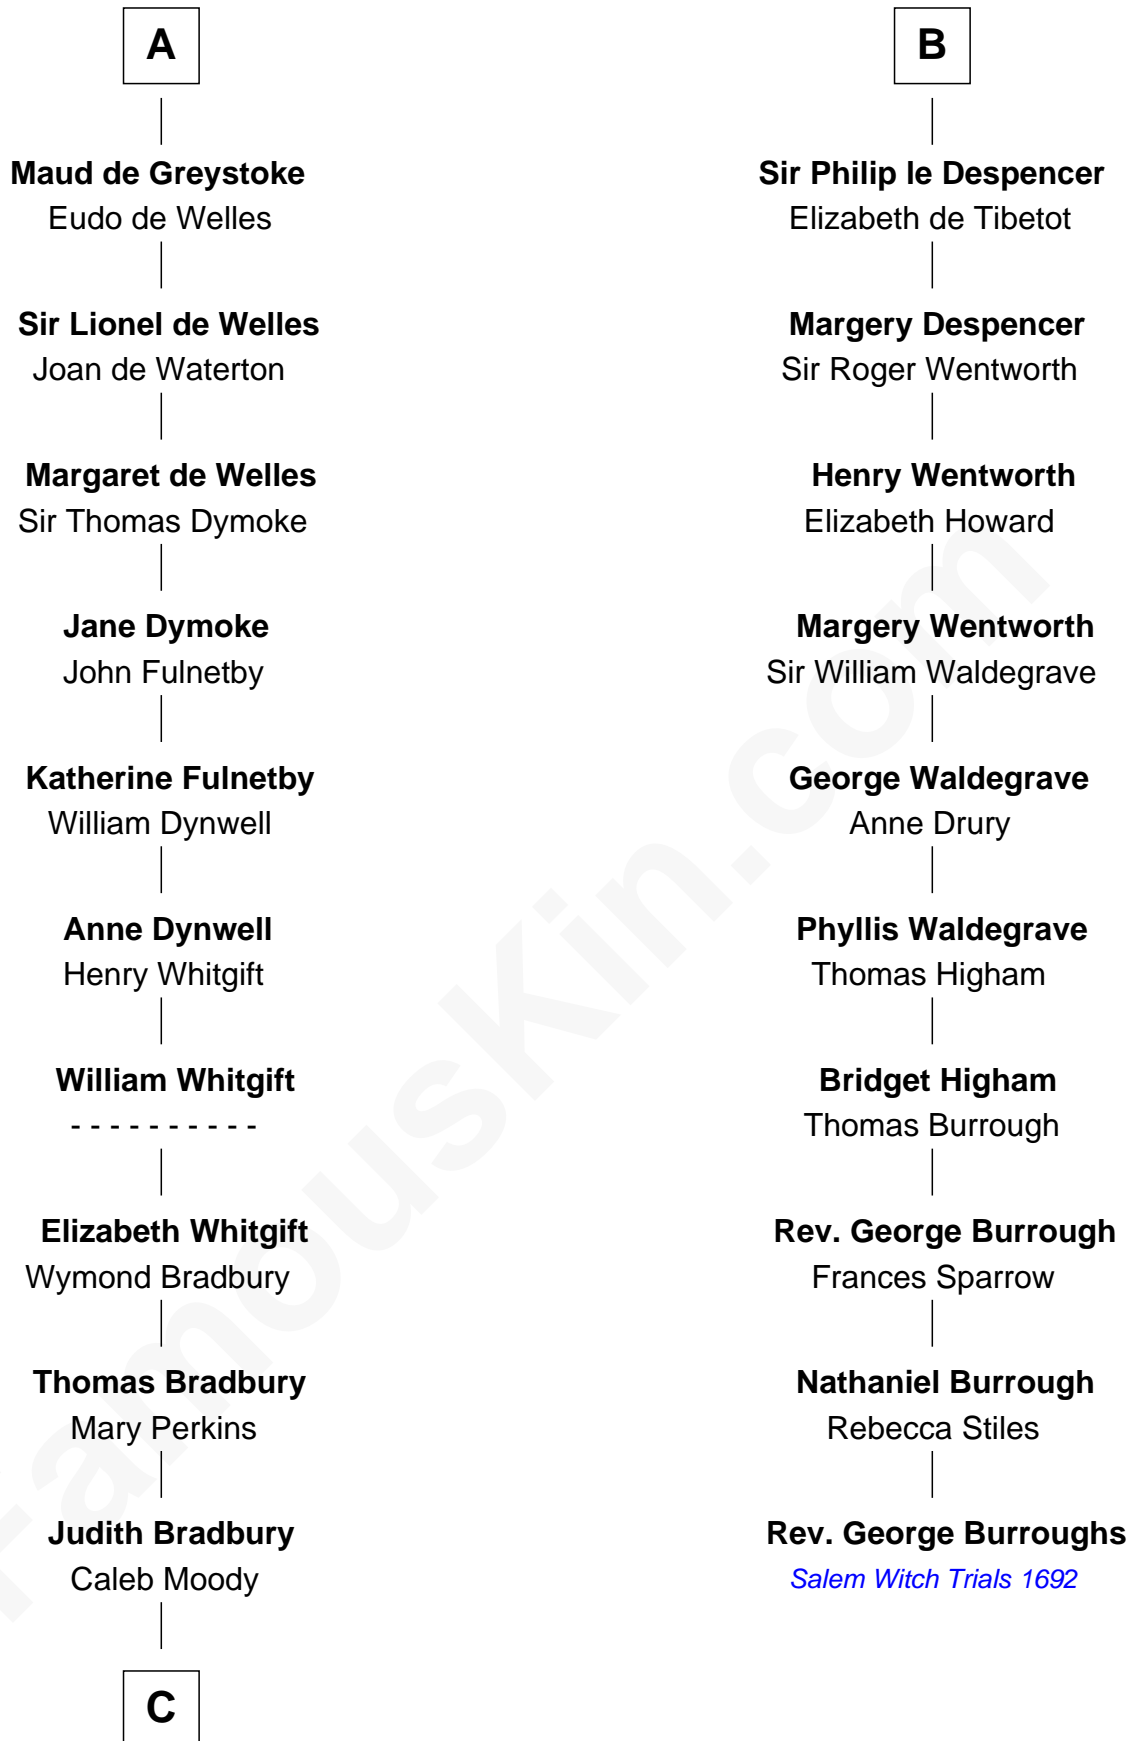

**FamousKin.com**  
**Relationship Chart of**  
**Ralph Waldo Emerson**  
*American Poet*

16th cousin 5 times removed of

**Rev. George Burroughs**  
*Executed for Witchcraft, Salem 1692*

**C**

Rev. Samuel Moody

Hannah Sewall

Mary Moody

Rev. Joseph Emerson

Rev. William Emerson

Phebe Bliss

Rev. William Emerson

Ruth Haskins

Ralph Waldo Emerson

*American Poet*

FamousKin.com