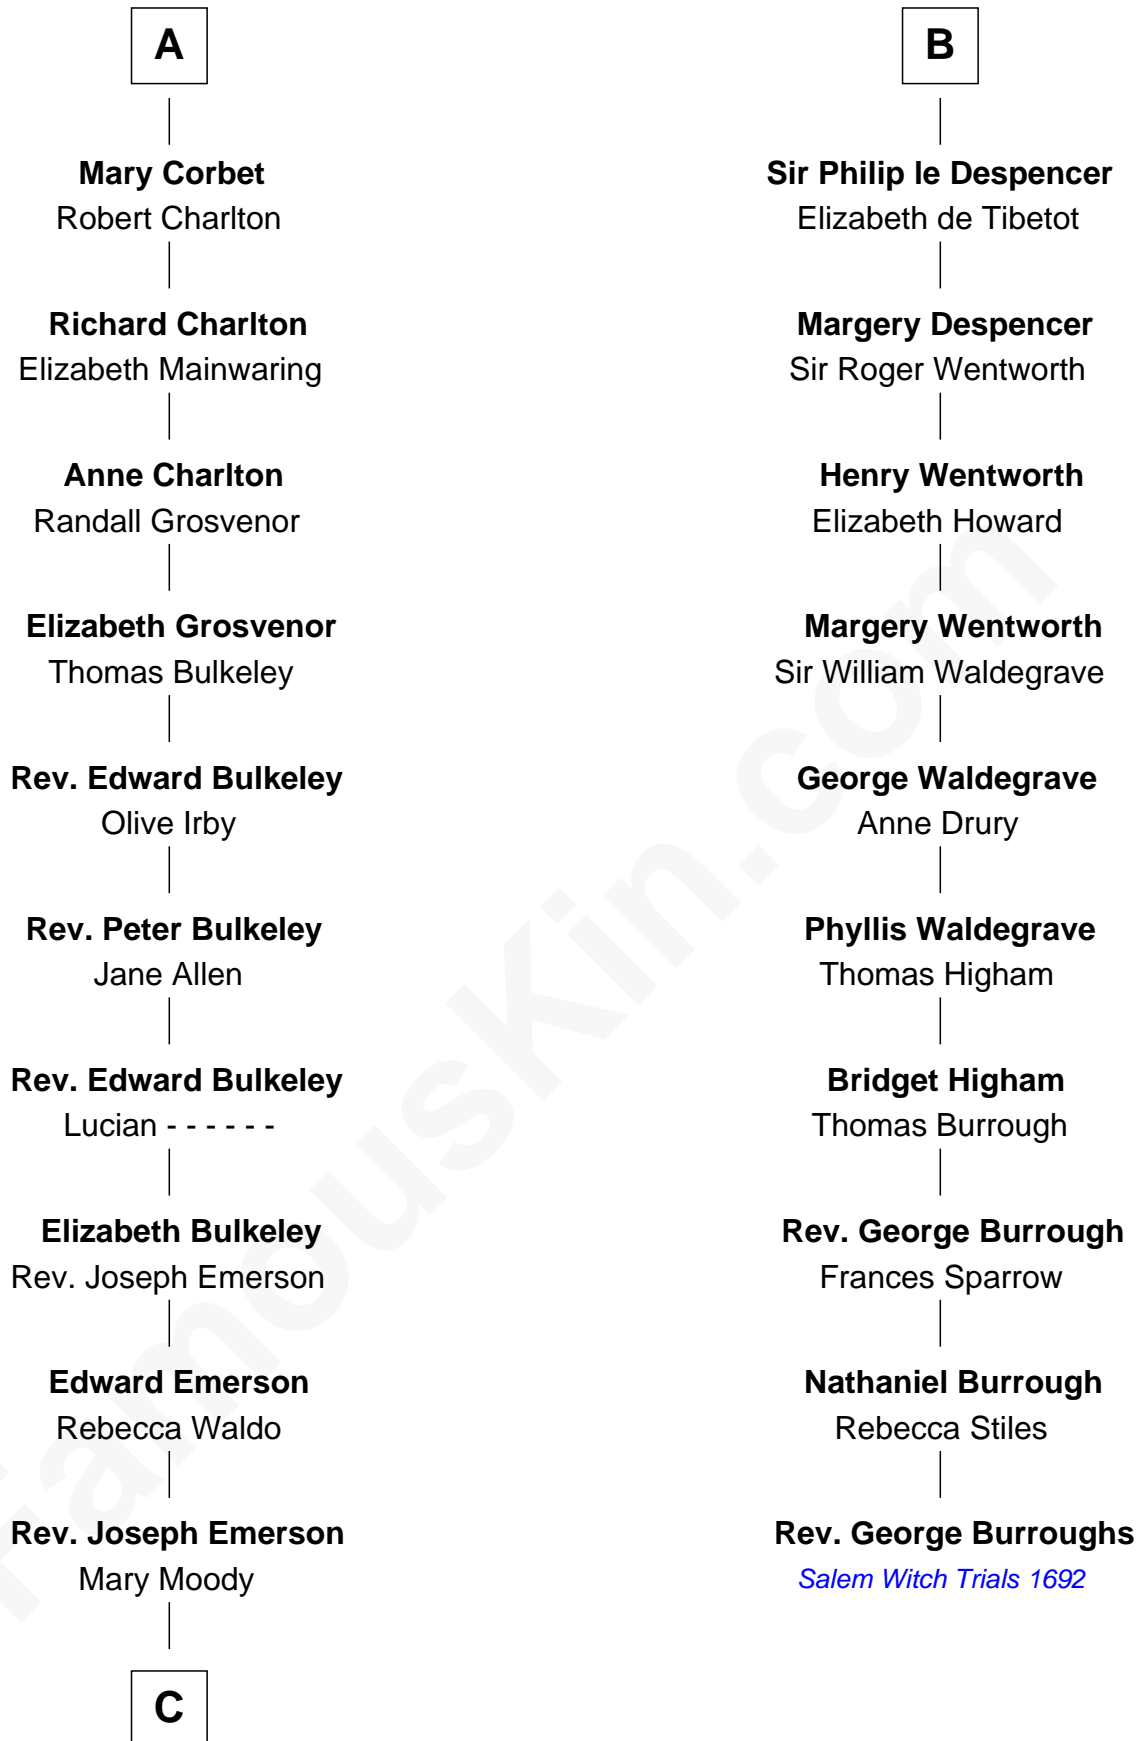

**FamousKin.com**  
**Relationship Chart of**  
**Ralph Waldo Emerson**  
*American Poet*

**16th cousin 3 times removed of**  
**Rev. George Burroughs**  
*Executed for Witchcraft, Salem 1692*

**C**

Rev. William Emerson