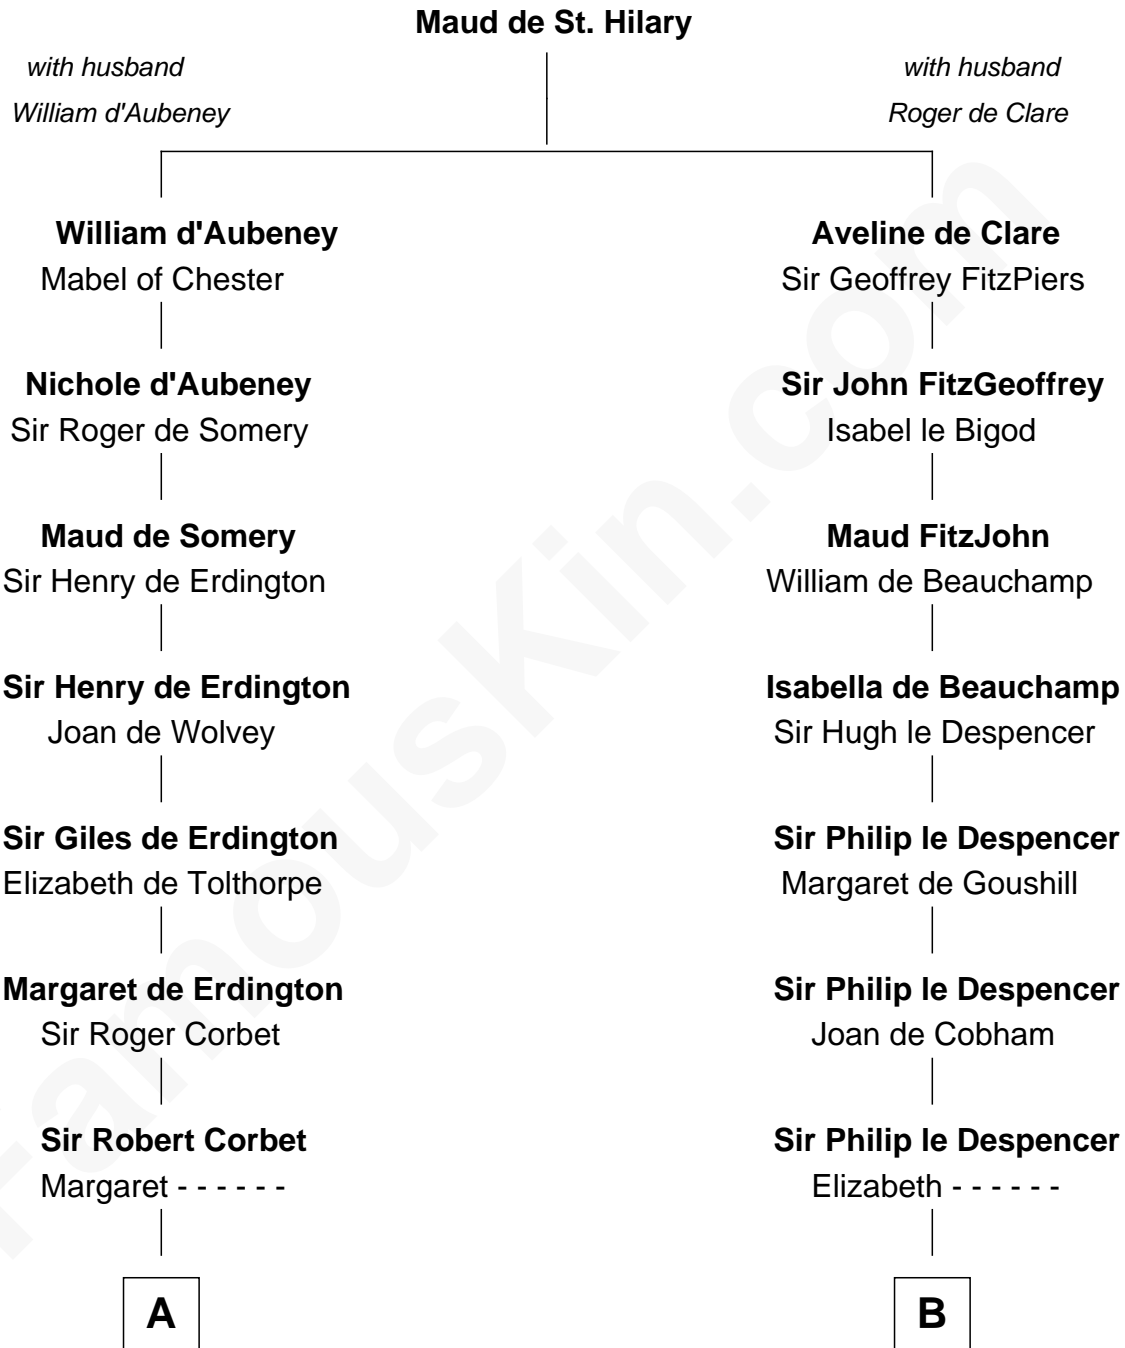

**FamousKin.com**  
**Relationship Chart of**  
**Ralph Waldo Emerson**  
*American Poet*

**16th cousin 3 times removed of**  
**Rev. George Burroughs**  
*Executed for Witchcraft, Salem 1692*

**C**

Rev. William Emerson