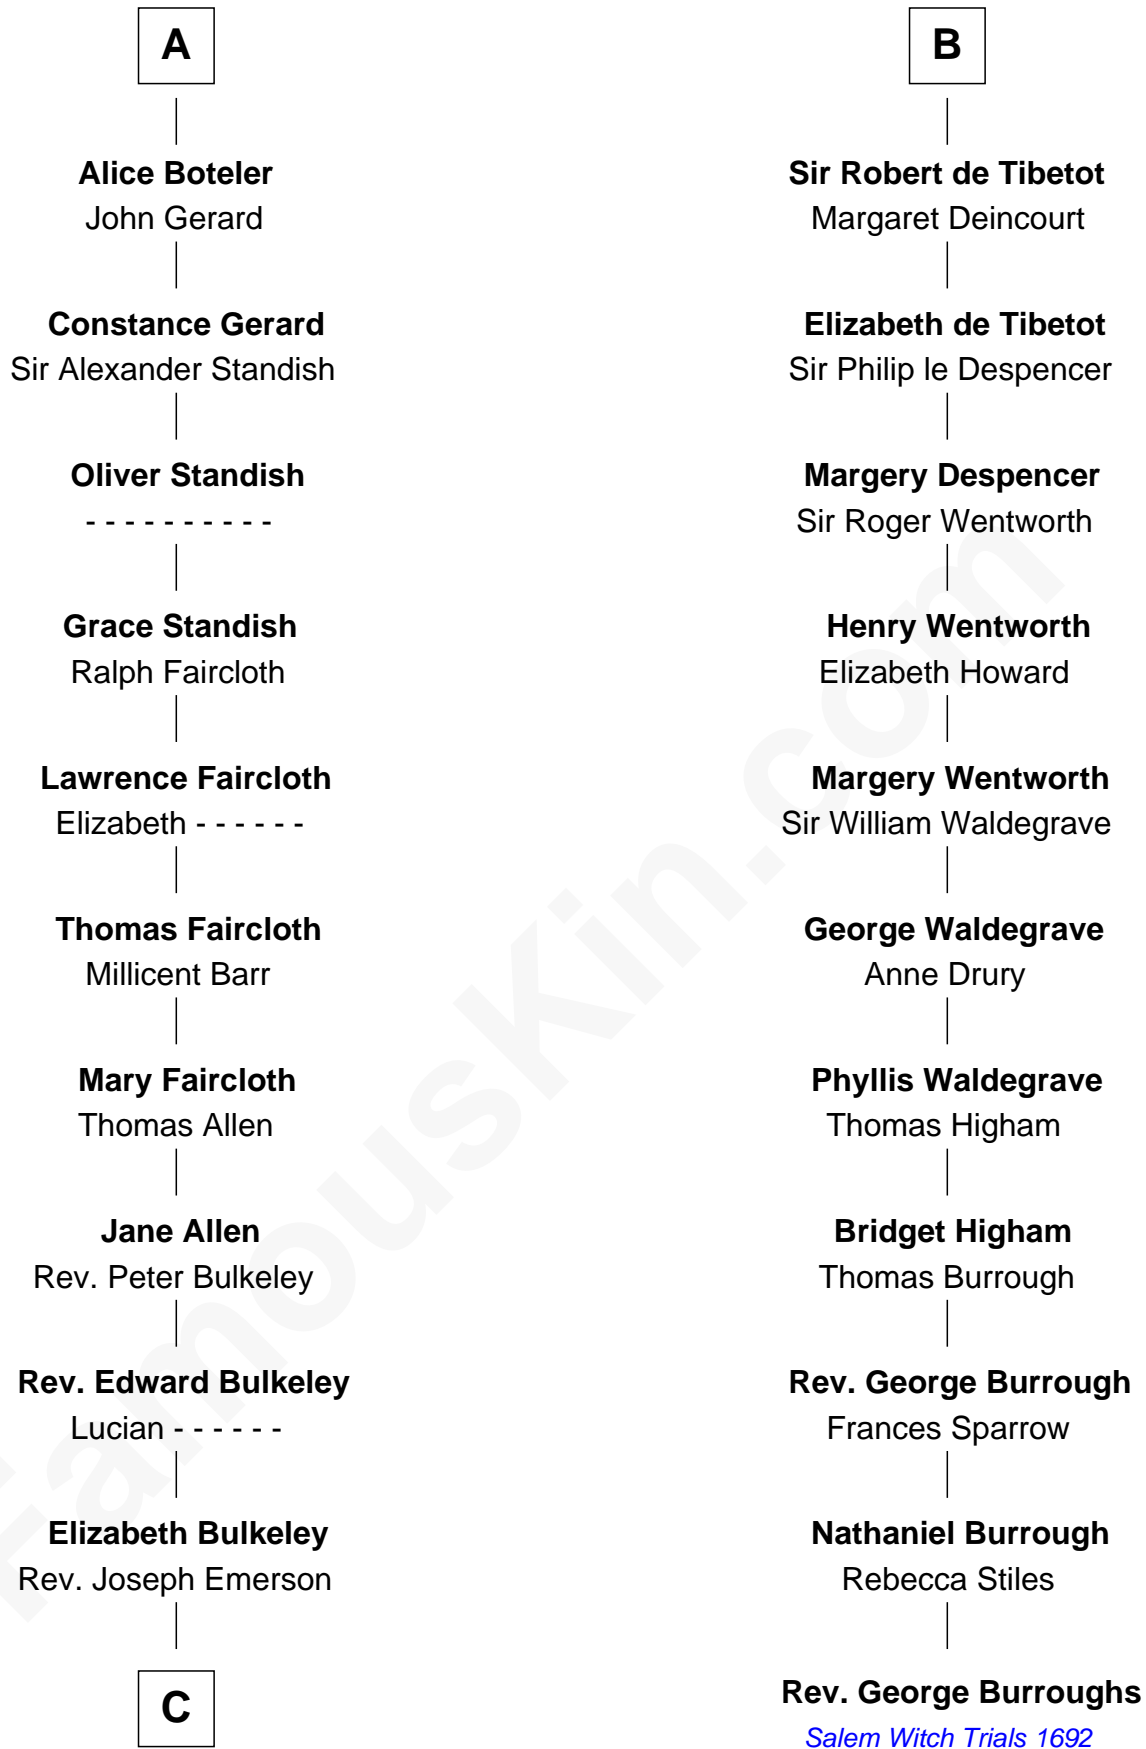

FamousKin.com

Relationship Chart of Ralph Waldo Emerson

American Poet

17th cousin 4 times removed of

Rev. George Burroughs

Executed for Witchcraft, Salem 1692

William Trusbut

FamousKin.com