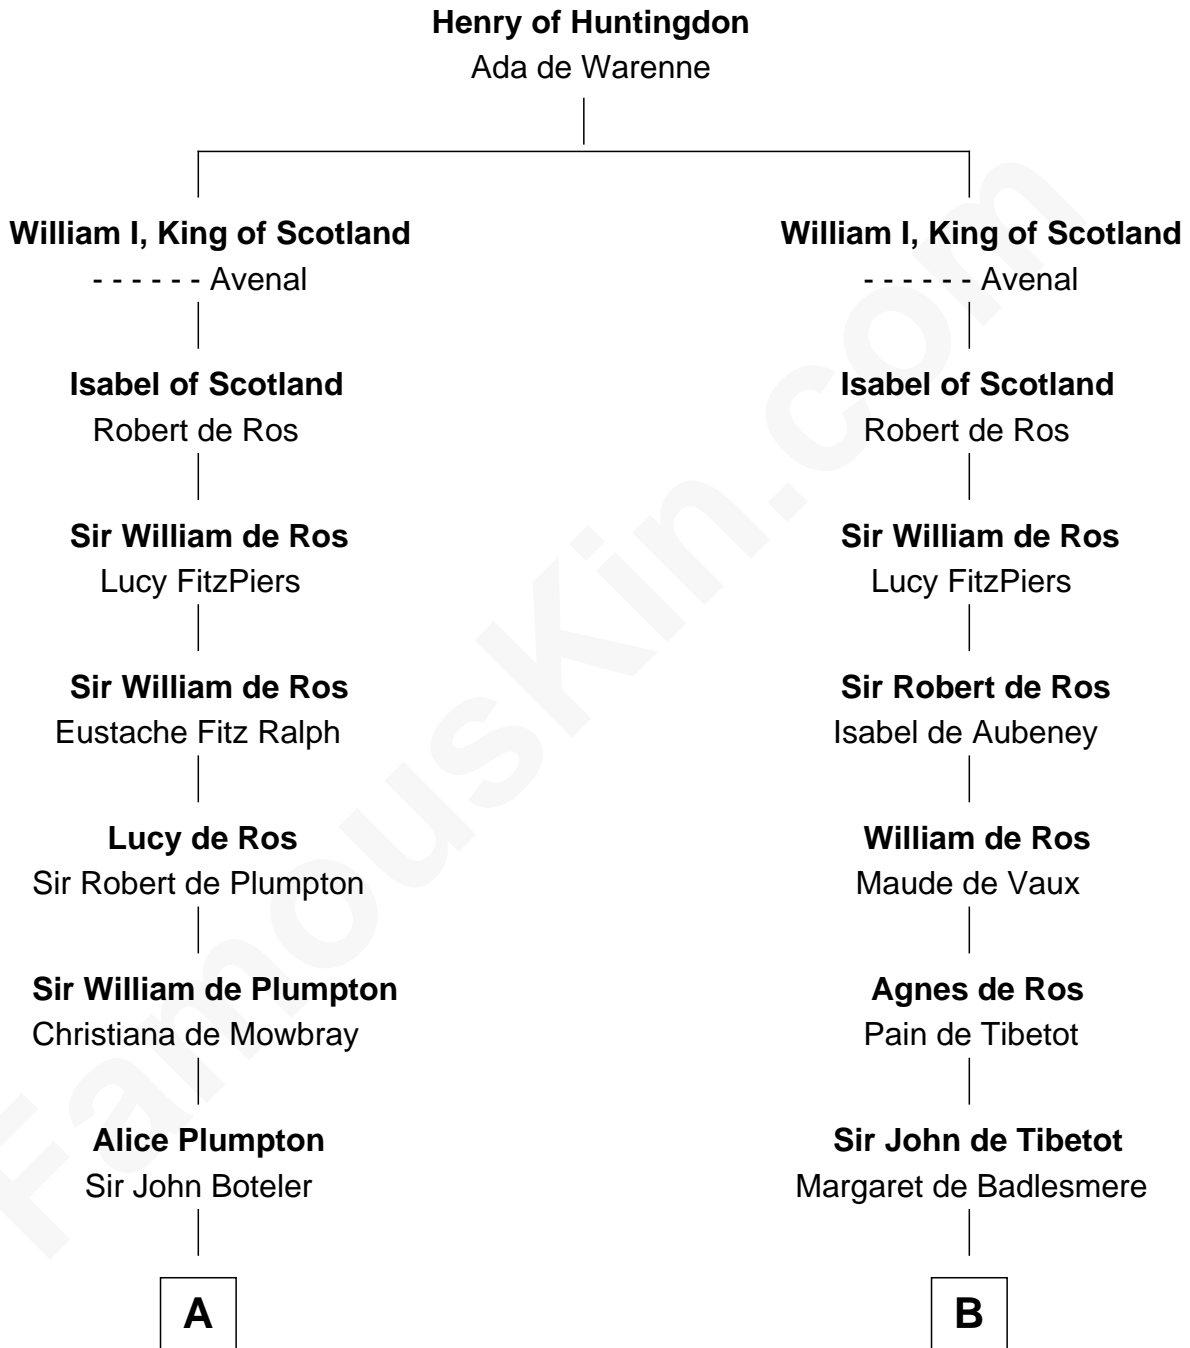

FamousKin.com

Relationship Chart of

Ralph Waldo Emerson

American Poet

17th cousin 4 times removed of

Rev. George Burroughs
Executed for Witchcraft, Salem 1692

FamousKin.com