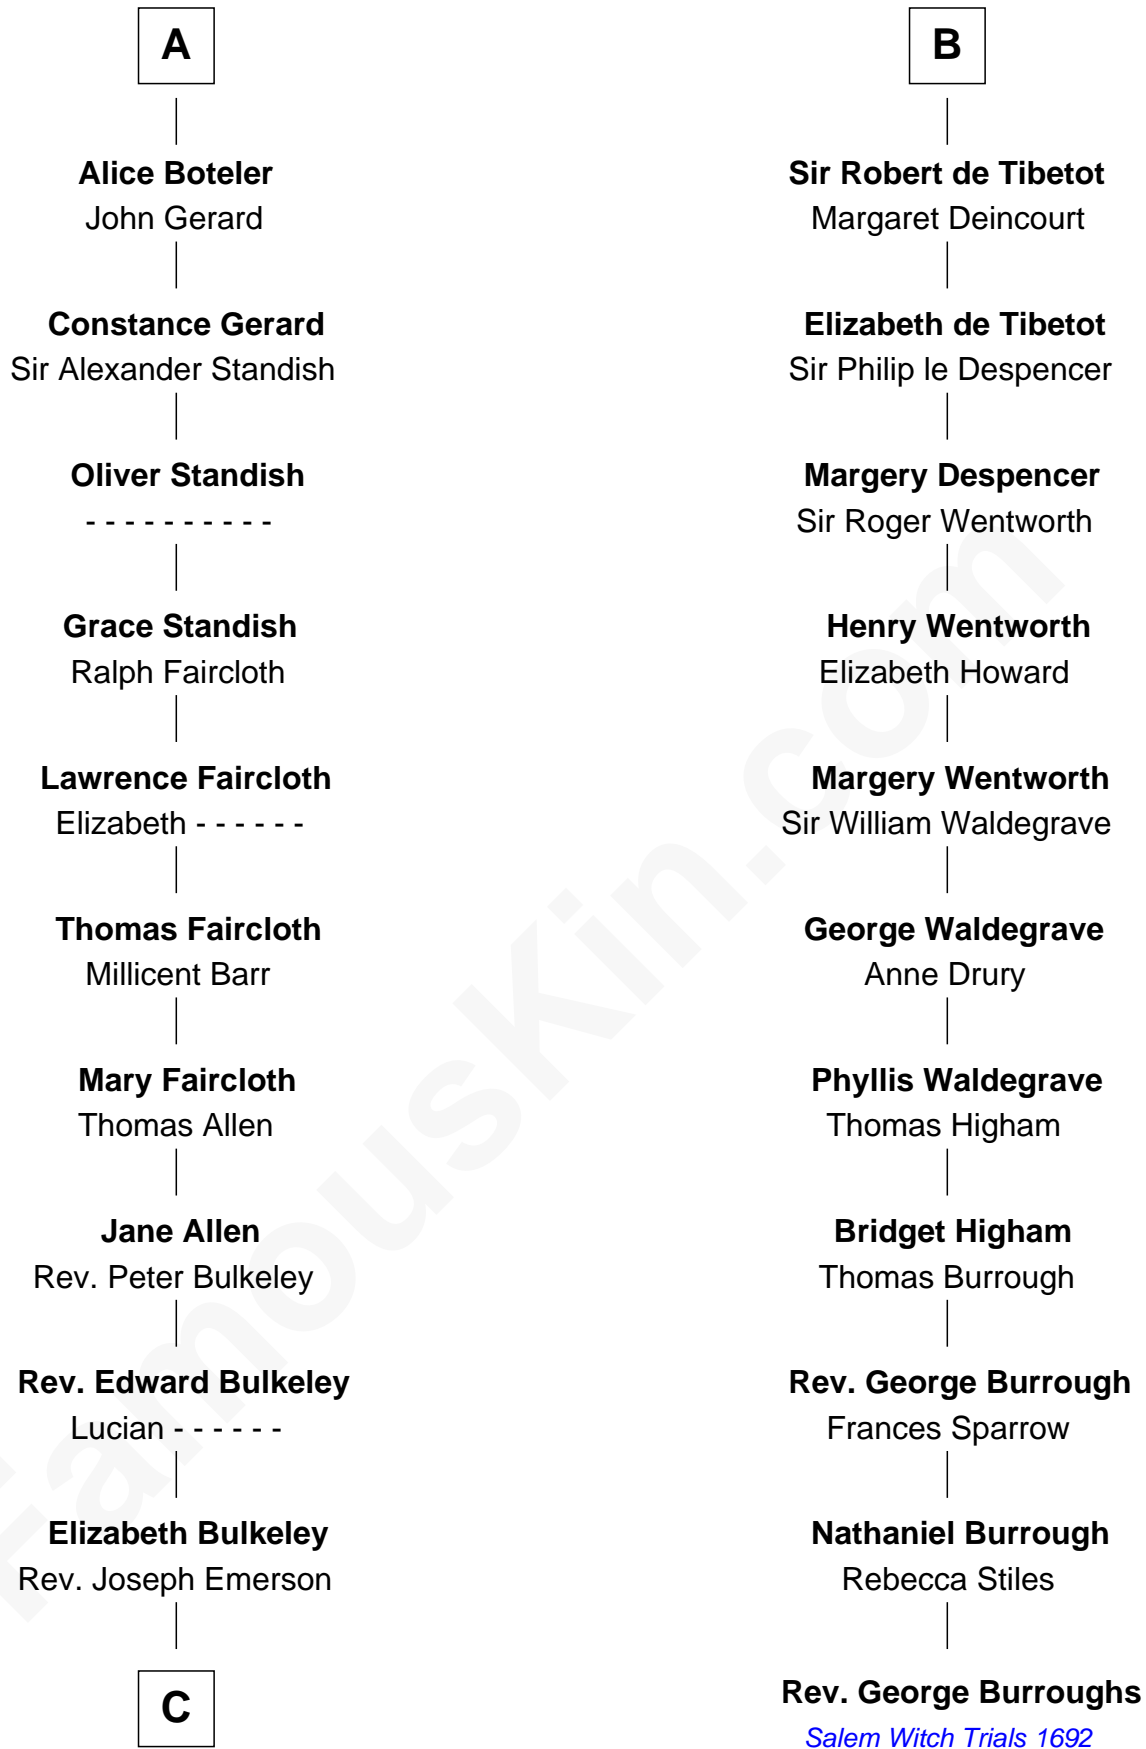

FamousKin.com

Relationship Chart of

Ralph Waldo Emerson

American Poet

17th cousin 4 times removed of

Rev. George Burroughs
Executed for Witchcraft, Salem 1692

FamousKin.com