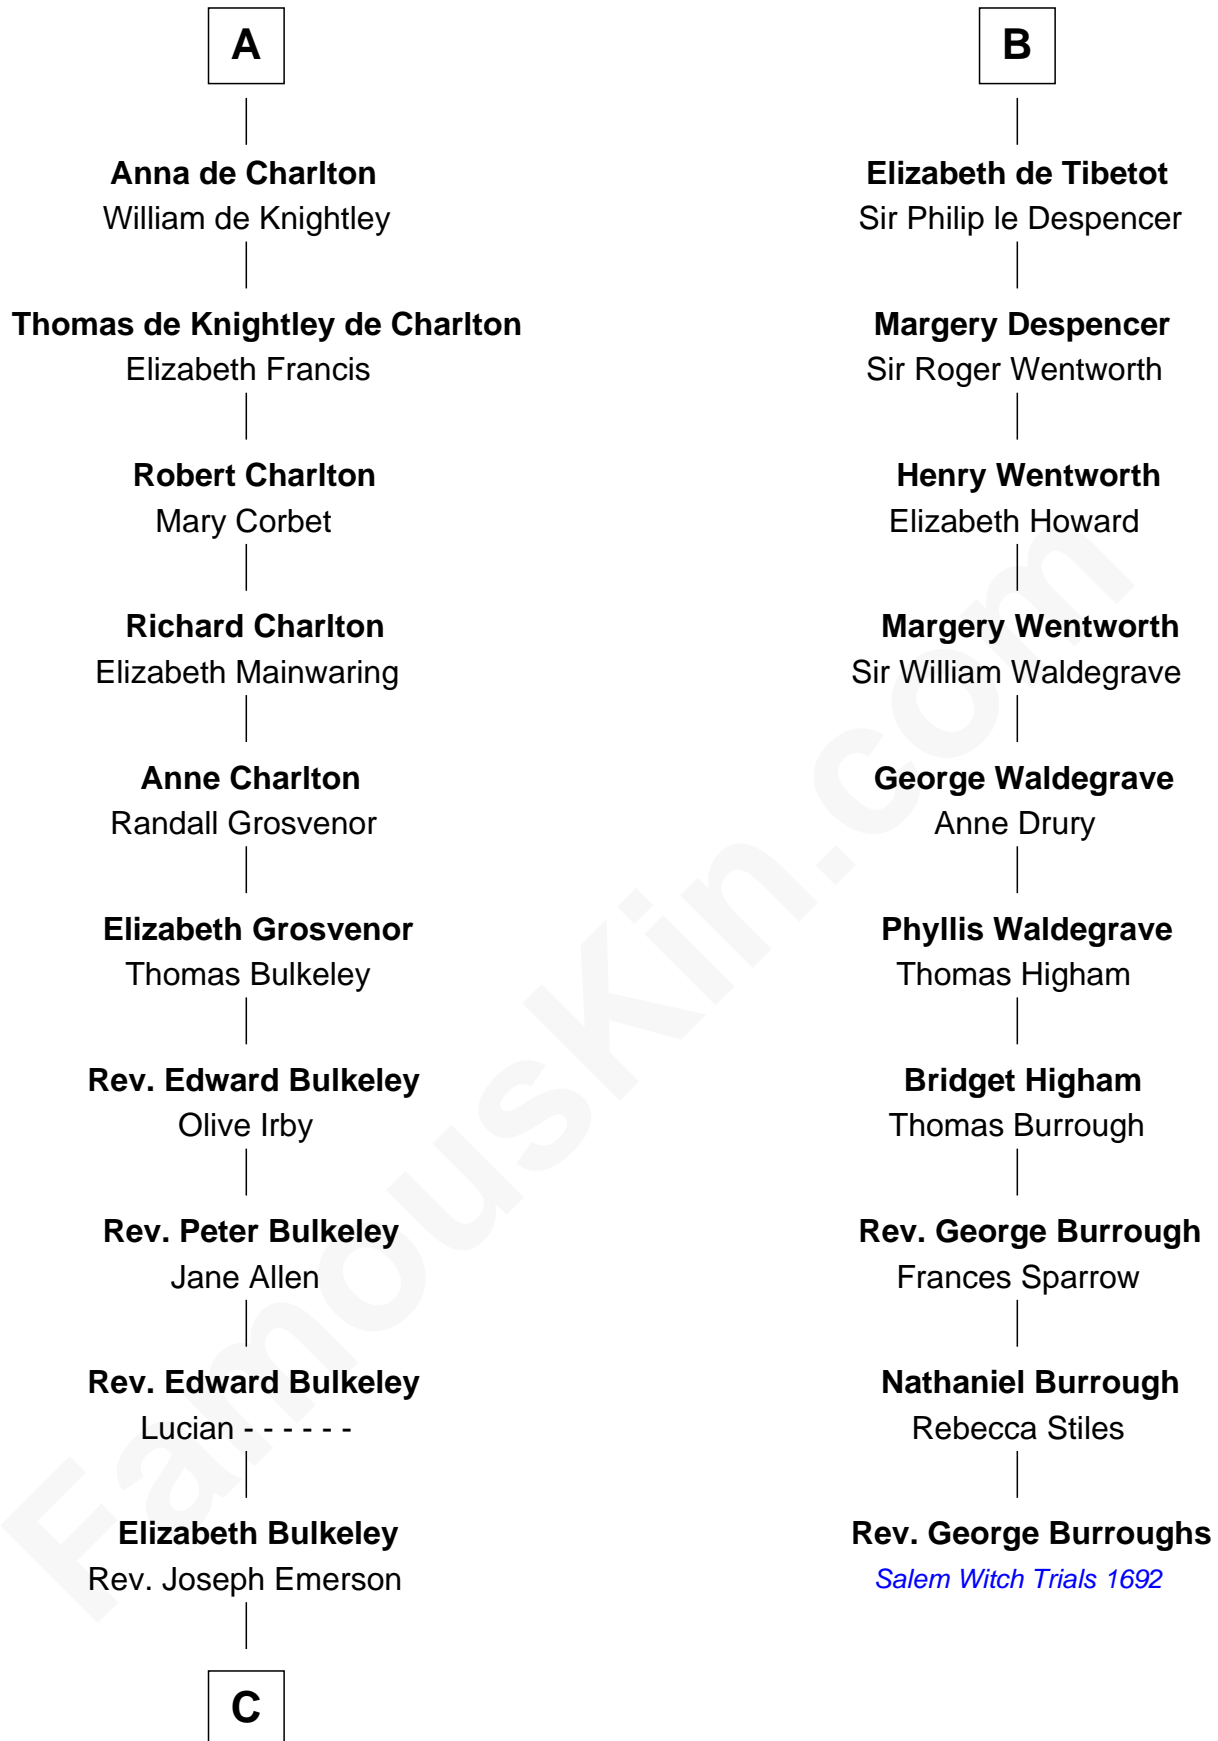

FamousKin.com
Relationship Chart of
Ralph Waldo Emerson
American Poet

16th cousin 5 times removed of
Rev. George Burroughs
Executed for Witchcraft, Salem 1692

FamousKin.com