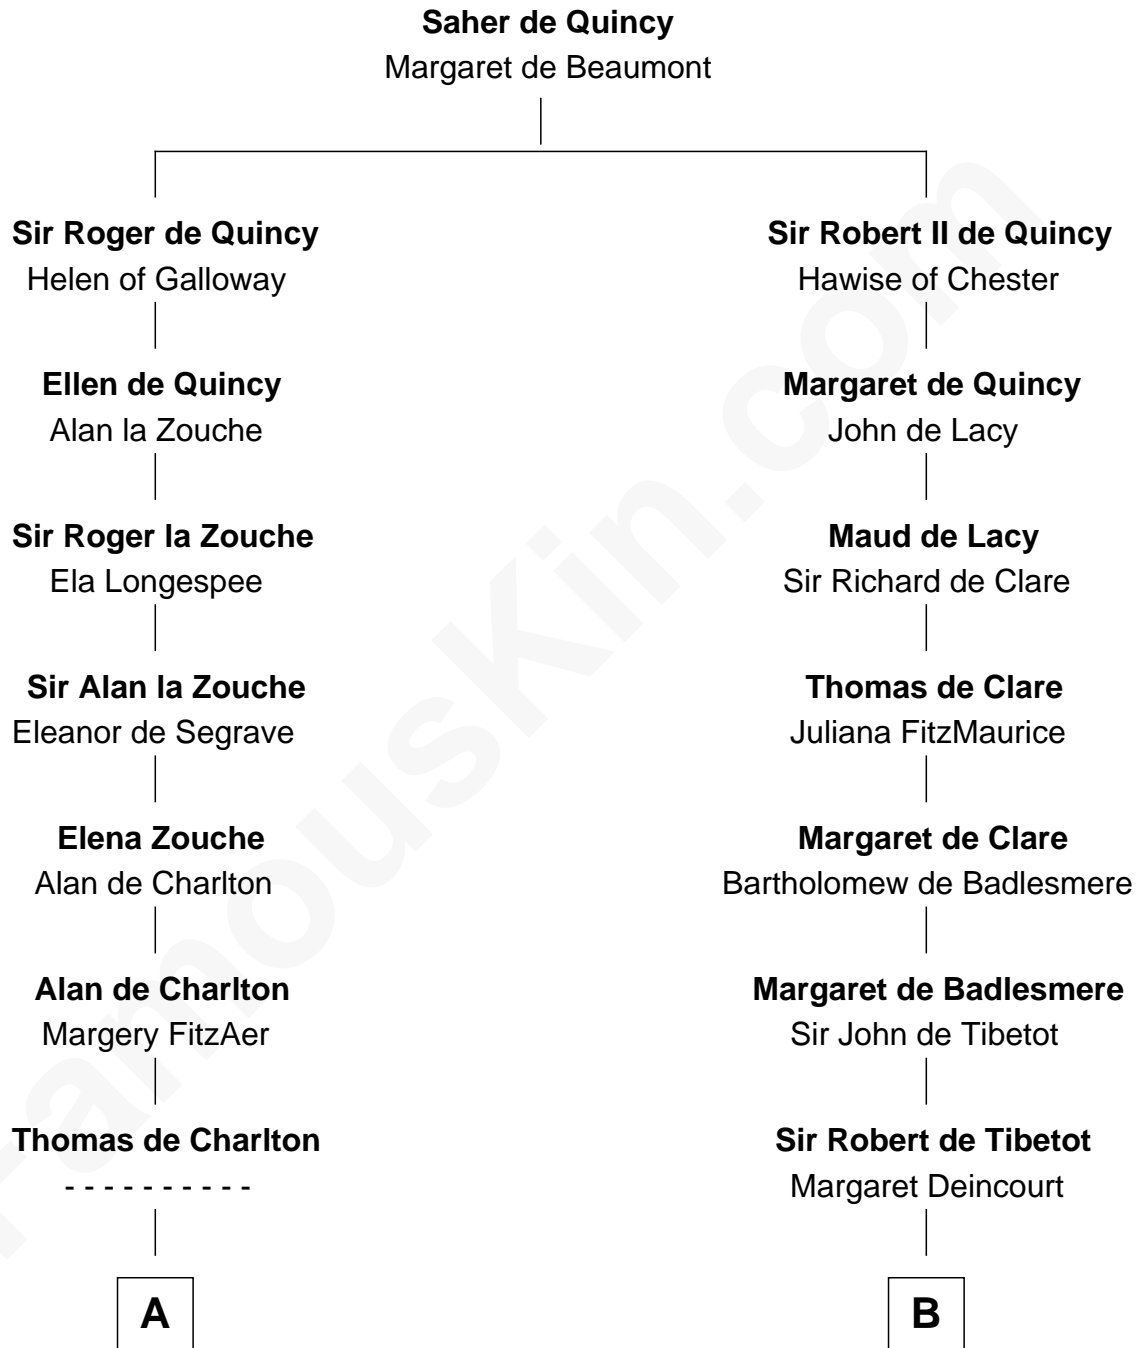

FamousKin.com
Relationship Chart of
Ralph Waldo Emerson
American Poet

16th cousin 5 times removed of
Rev. George Burroughs
Executed for Witchcraft, Salem 1692

FamousKin.com