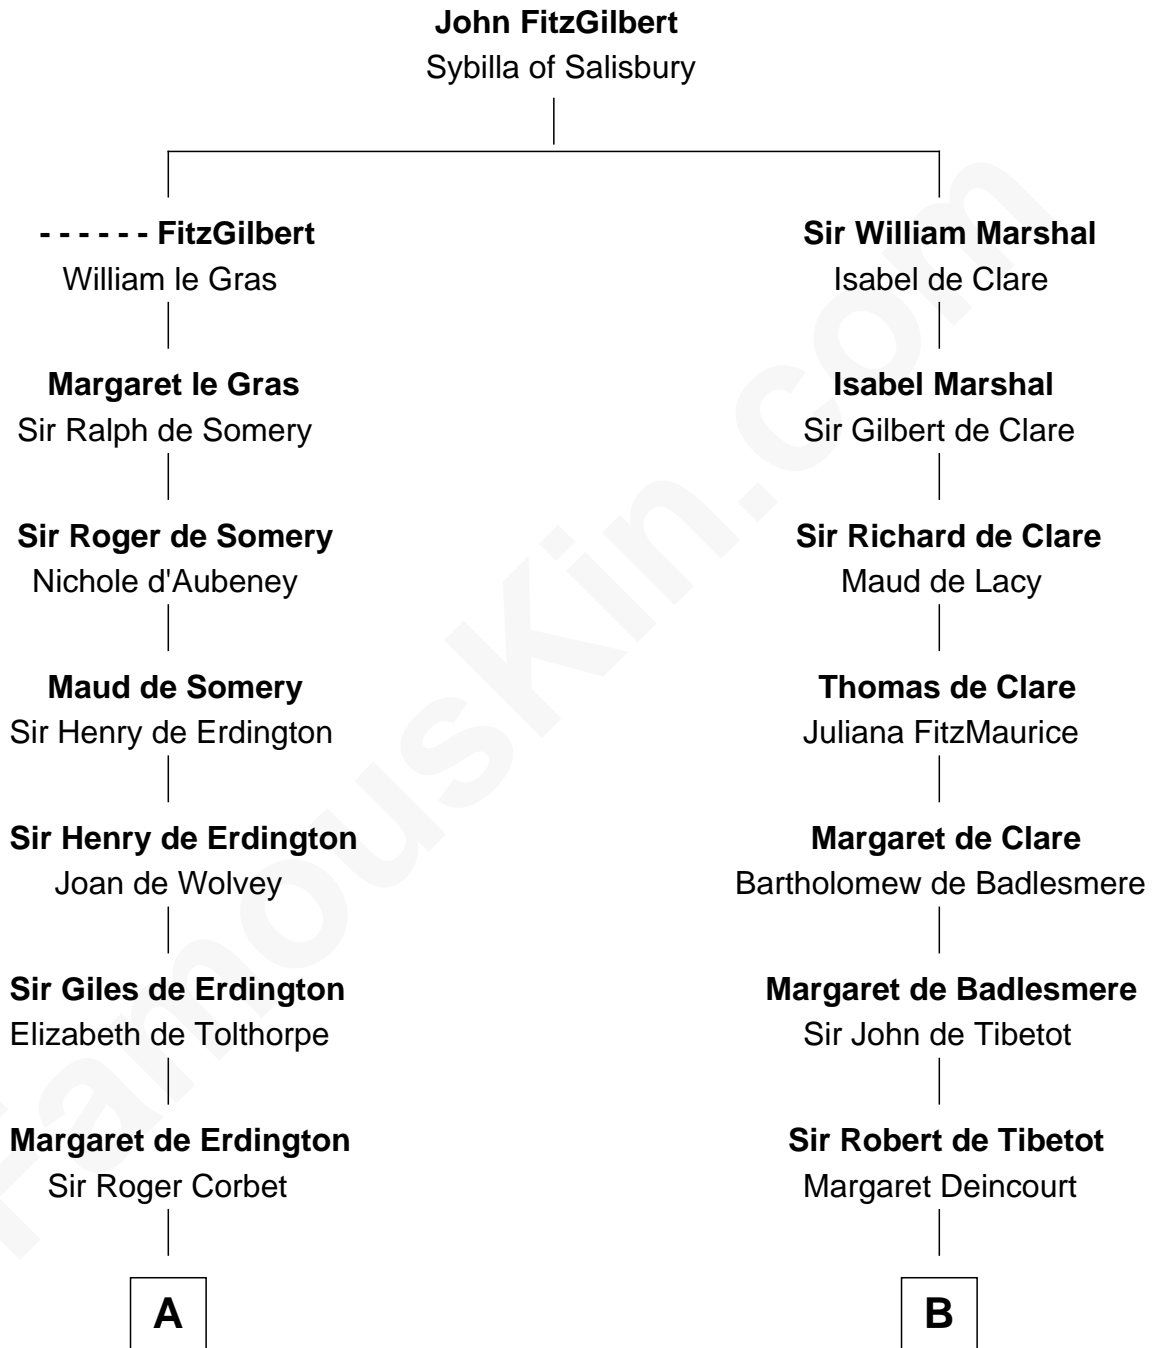

FamousKin.com
Relationship Chart of
Ralph Waldo Emerson
American Poet

16th cousin 4 times removed of
Rev. George Burroughs
Executed for Witchcraft, Salem 1692

FamousKin.com