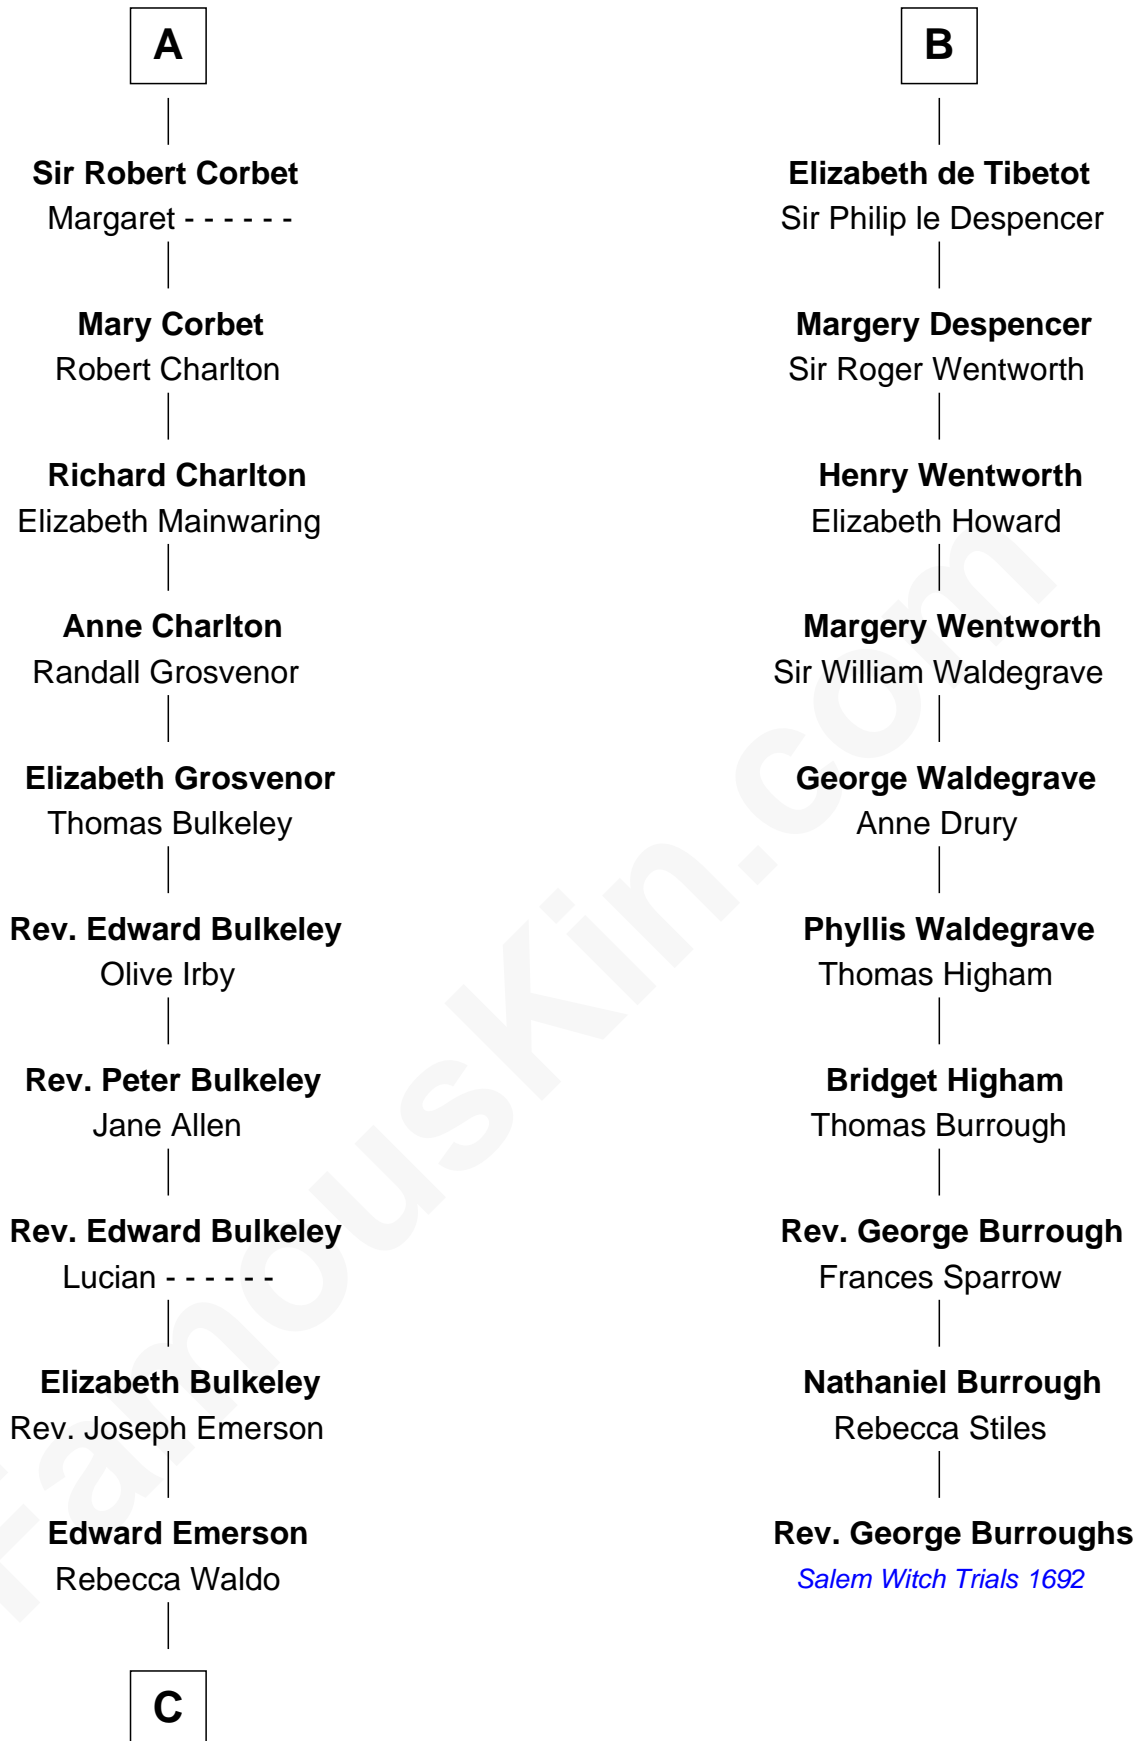

FamousKin.com
Relationship Chart of
Ralph Waldo Emerson
American Poet

16th cousin 4 times removed of
Rev. George Burroughs
Executed for Witchcraft, Salem 1692

FamousKin.com