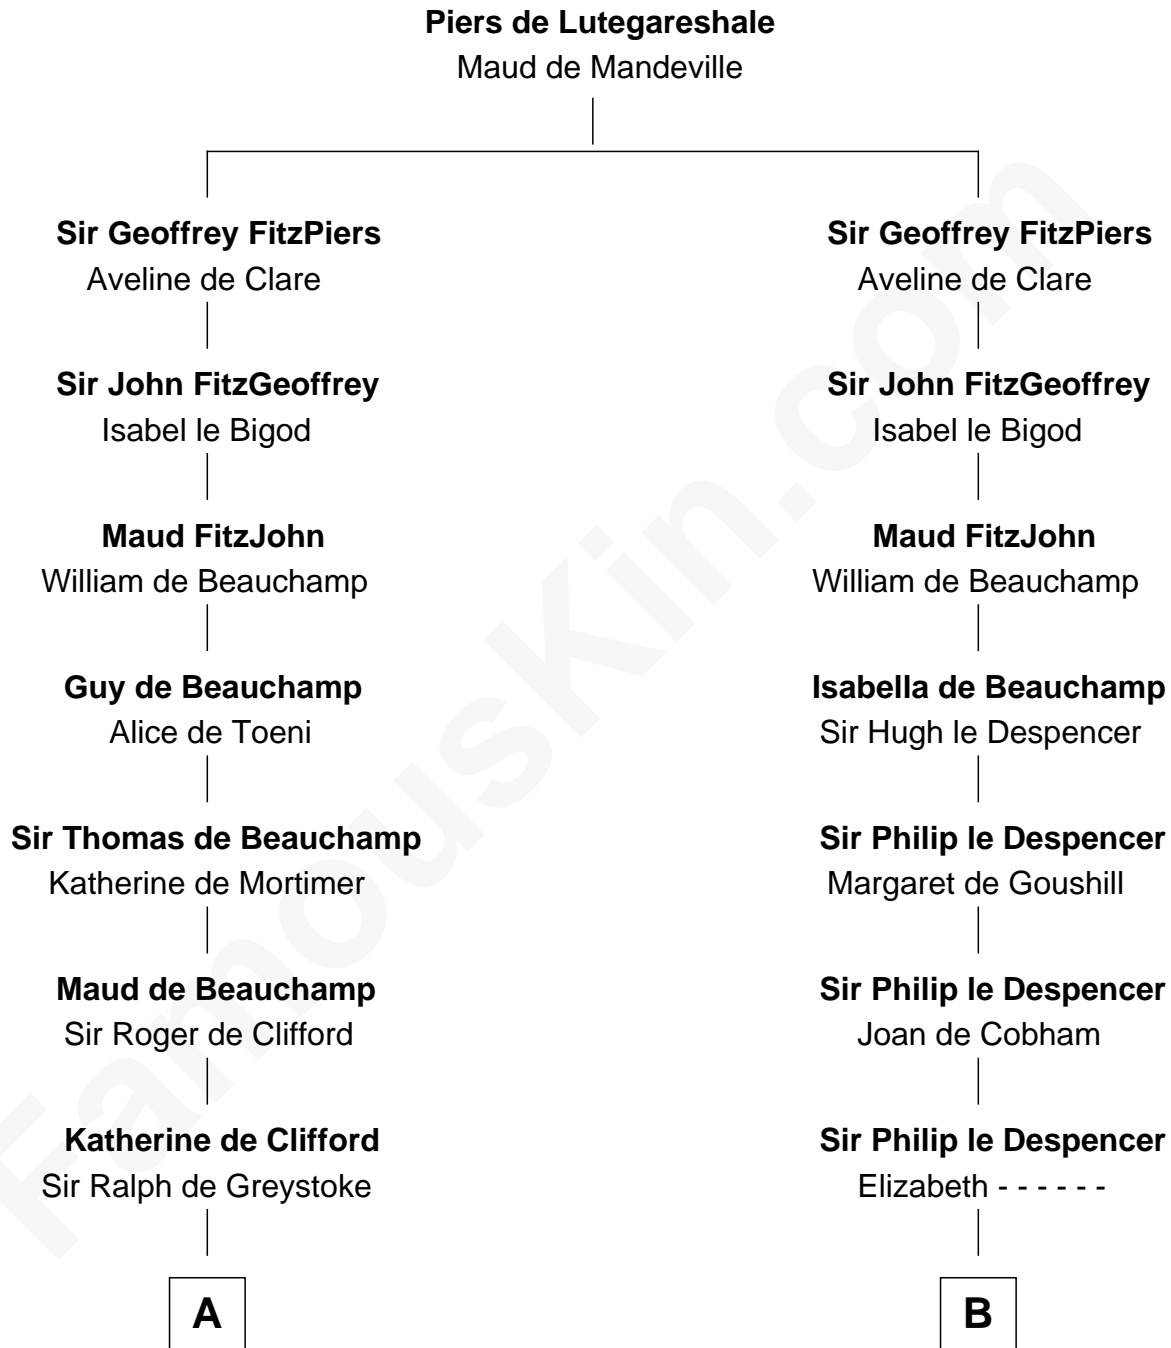

FamousKin.com
Relationship Chart of
Ralph Waldo Emerson
American Poet

16th cousin 5 times removed of

Rev. George Burroughs
Executed for Witchcraft, Salem 1692

C

Rev. Samuel Moody

Hannah Sewall

Mary Moody

Rev. Joseph Emerson