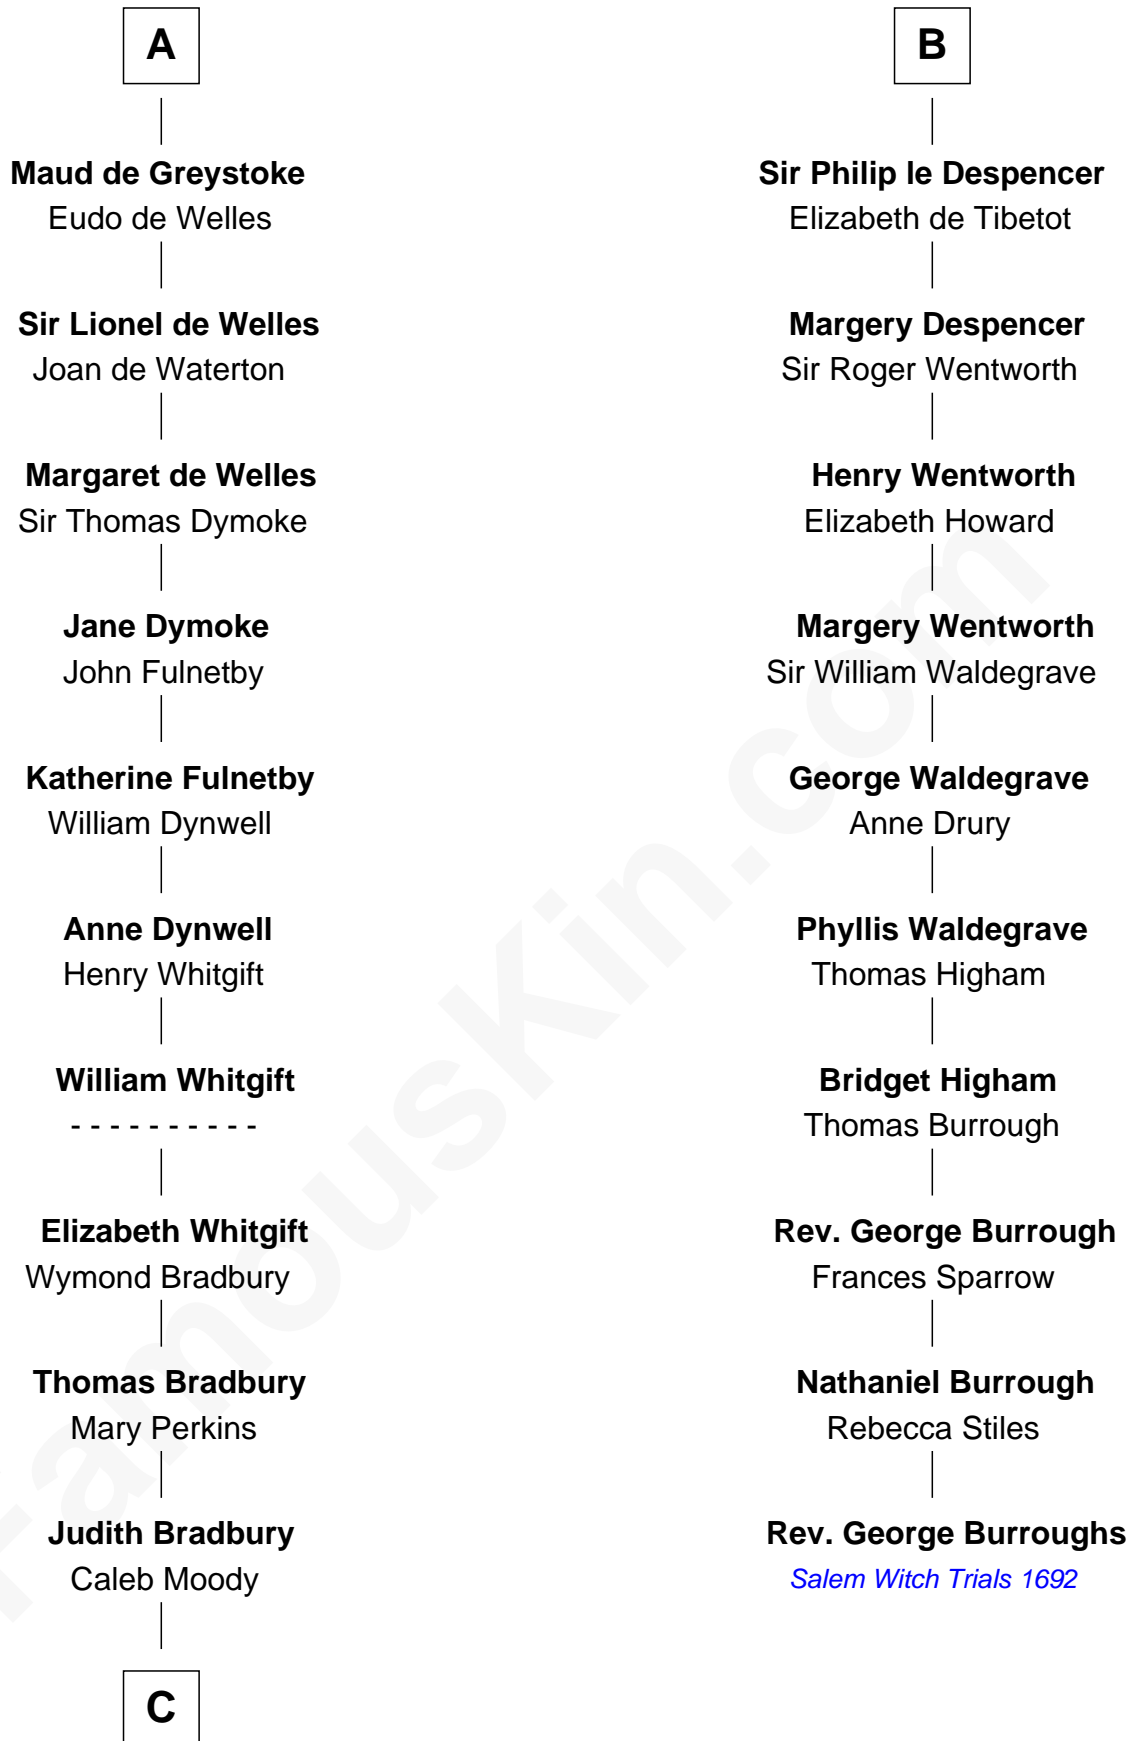

FamousKin.com
Relationship Chart of
Ralph Waldo Emerson
American Poet

16th cousin 5 times removed of

Rev. George Burroughs
Executed for Witchcraft, Salem 1692

C

Rev. Samuel Moody

Hannah Sewall

Mary Moody

Rev. Joseph Emerson