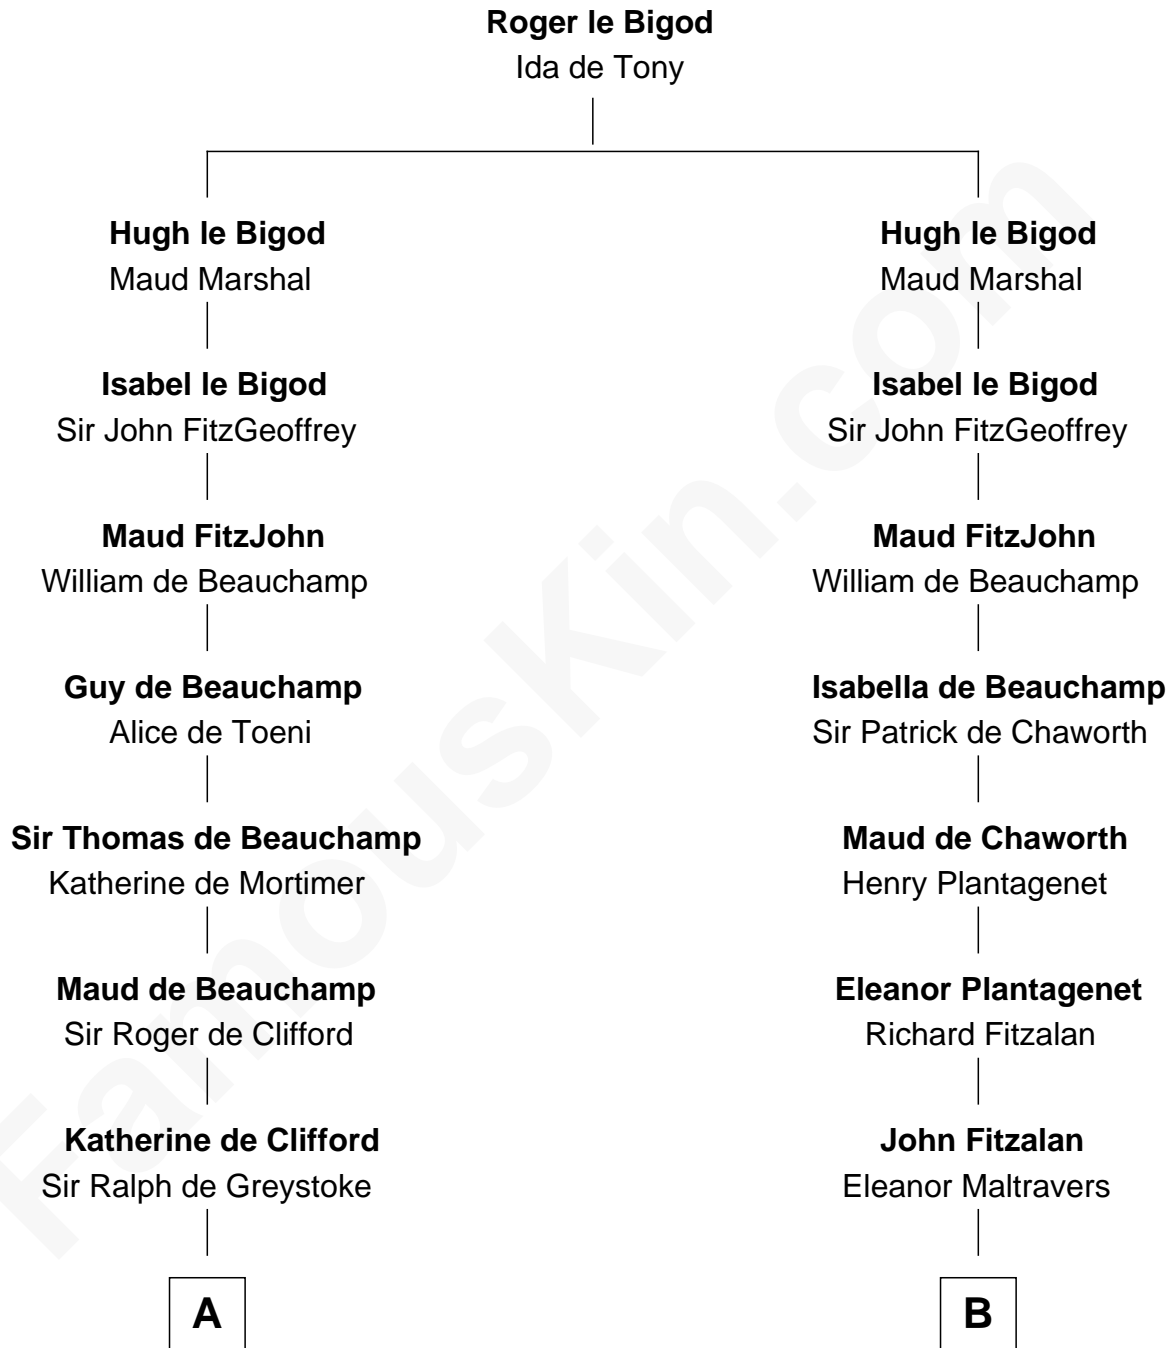

## Relationship Chart of

### Ralph Waldo Emerson

*American Poet*

21st cousin of

### Melville Fuller

*8th Chief Justice of the U.S. Supreme Court*

**C**

**Rev. Samuel Moody**

Hannah Sewall

**Mary Moody**

Rev. Joseph Emerson

**Rev. William Emerson**