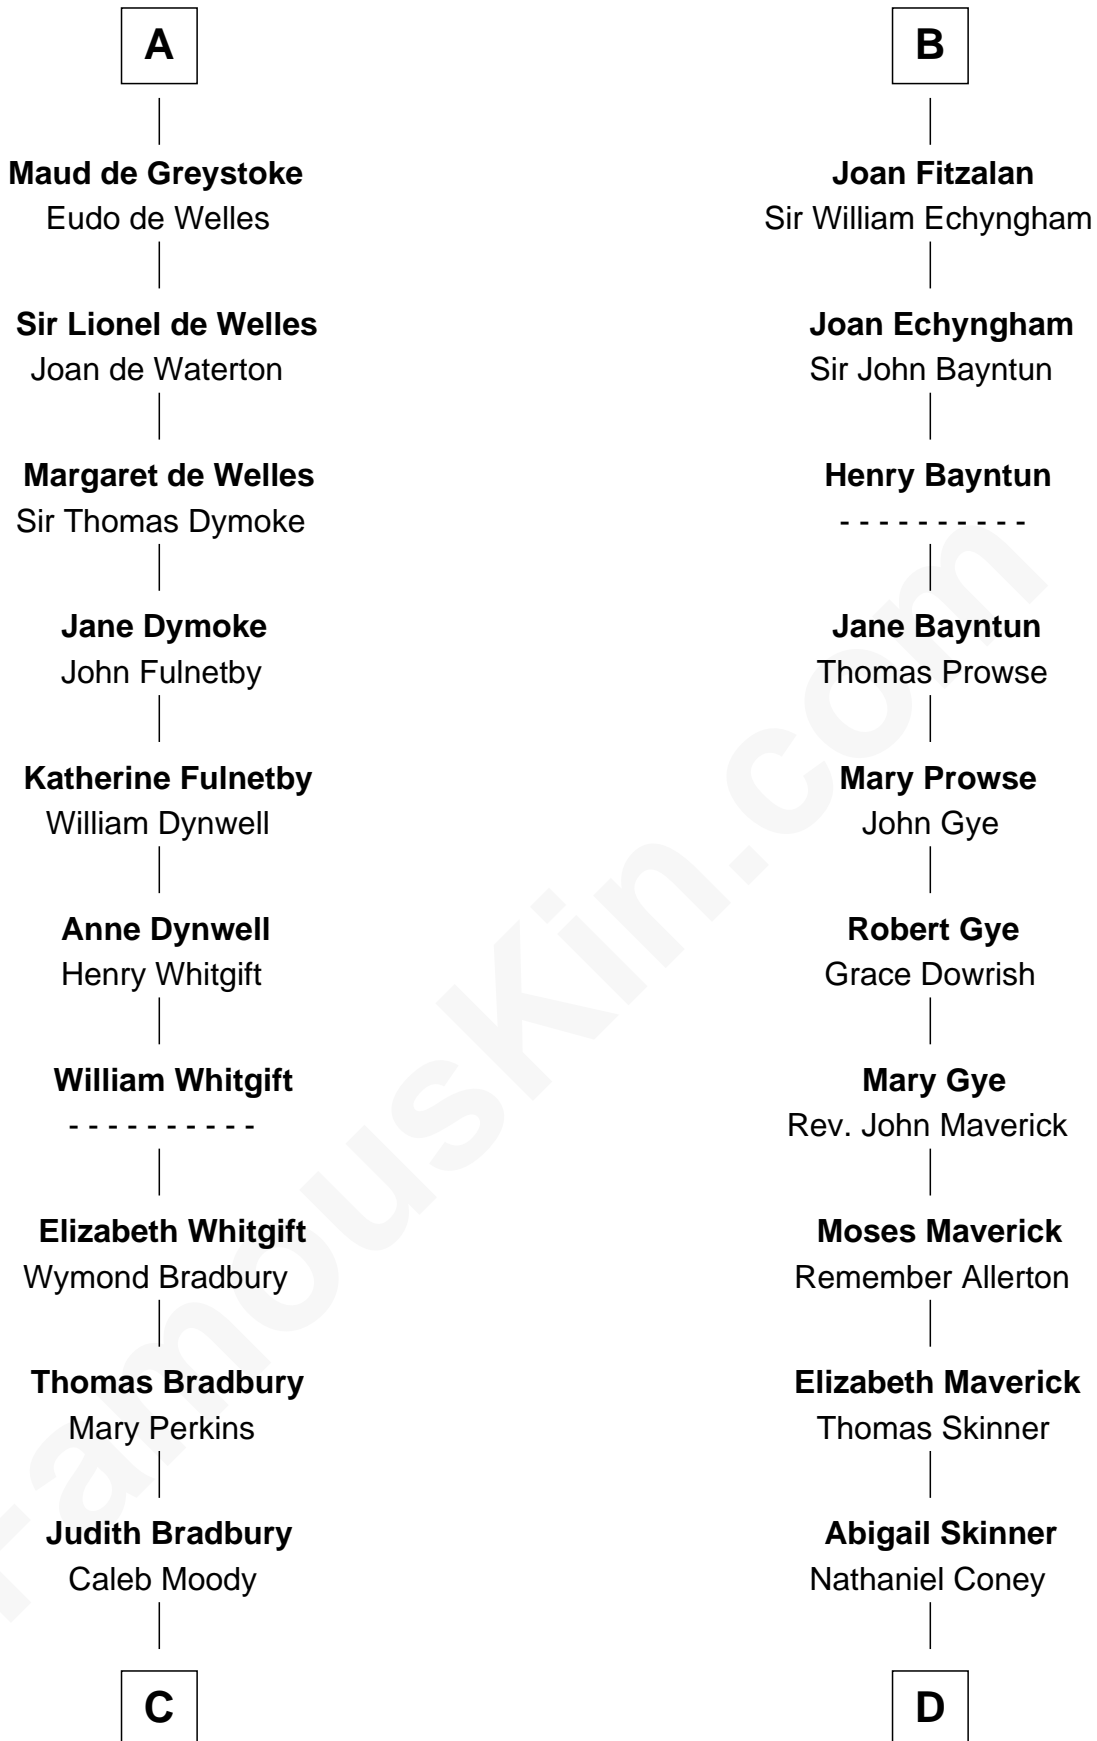

## Relationship Chart of

### Ralph Waldo Emerson

*American Poet*

21st cousin of

### Melville Fuller

*8th Chief Justice of the U.S. Supreme Court*

**C**

**Rev. Samuel Moody**

Hannah Sewall

**Mary Moody**

Rev. Joseph Emerson

**Rev. William Emerson**