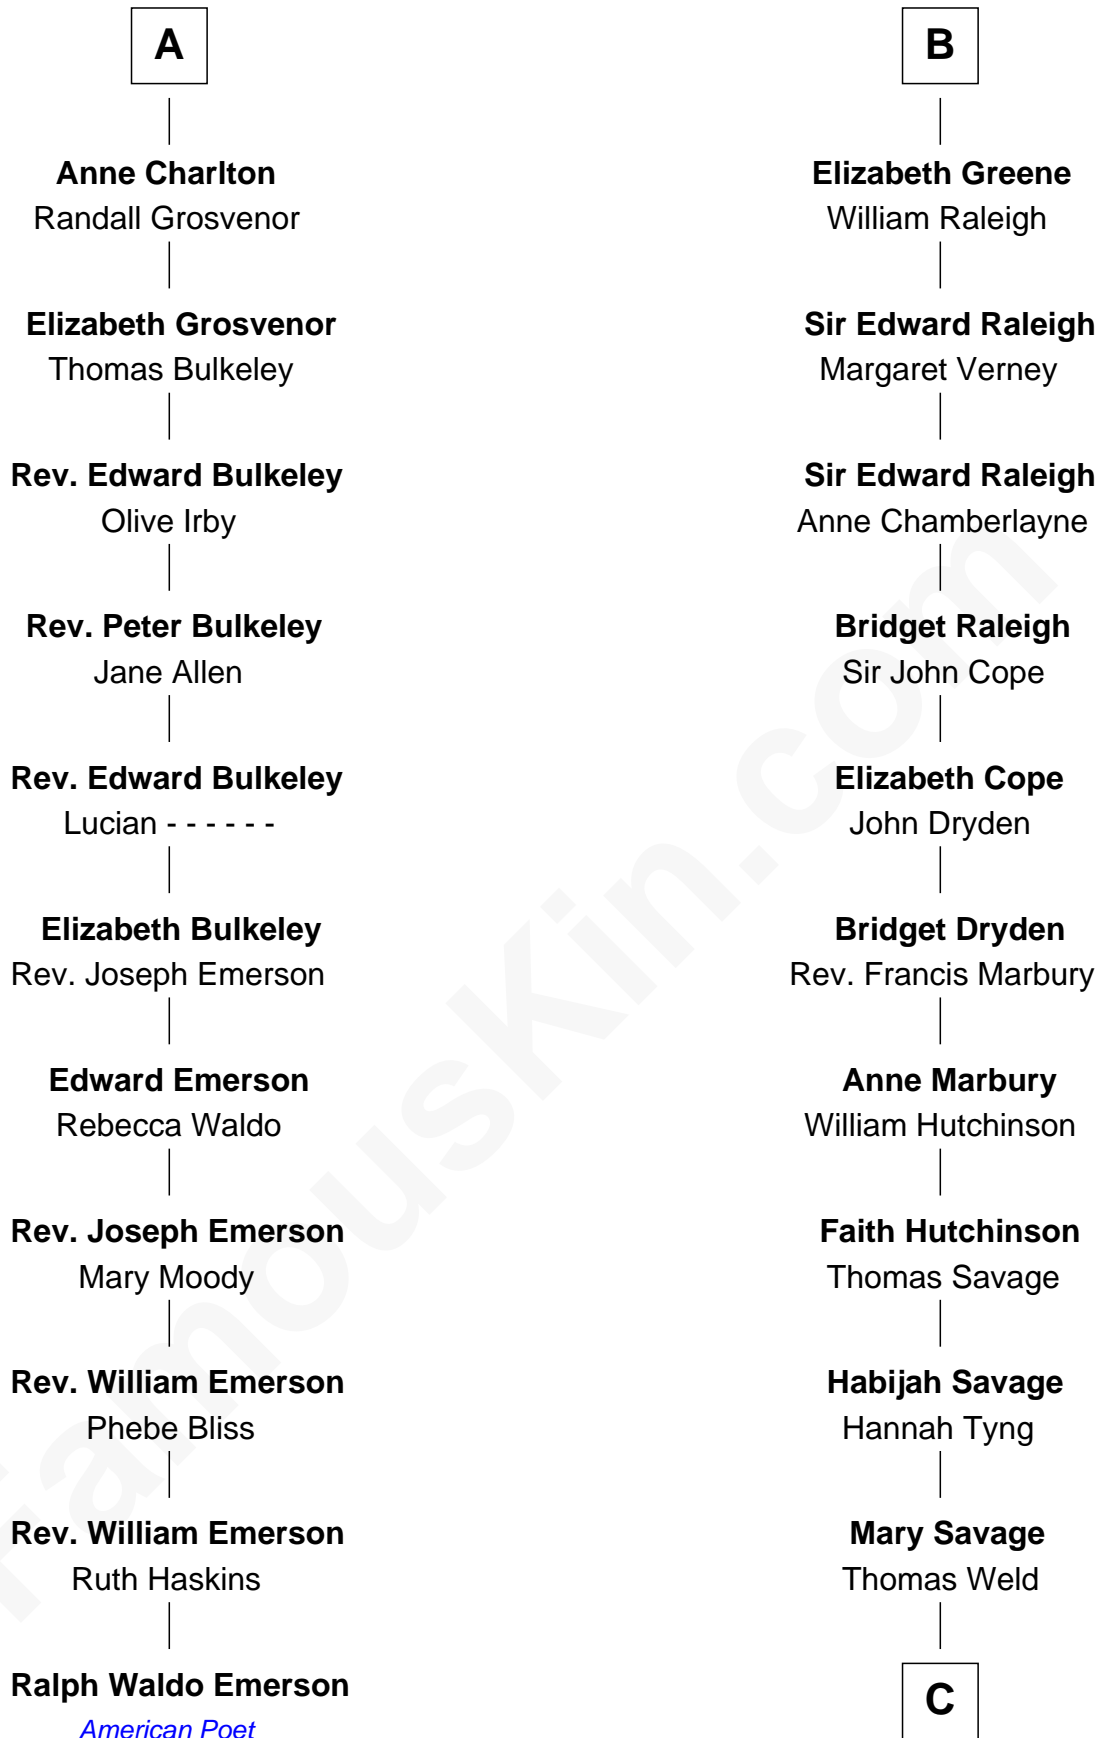

FamousKin.com
Relationship Chart of
Ralph Waldo Emerson
American Poet

17th cousin 4 times removed of

Melville Fuller
8th Chief Justice of the U.S. Supreme Court

C

Rev. Habijah Weld

Mary Fox

Hannah Weld

Rev. Caleb Fuller

Henry Weld Fuller

Esther Gould

Frederick Augustus Fuller

Catherine Martin Weston

Melville Fuller

8th U.S. Chief Justice