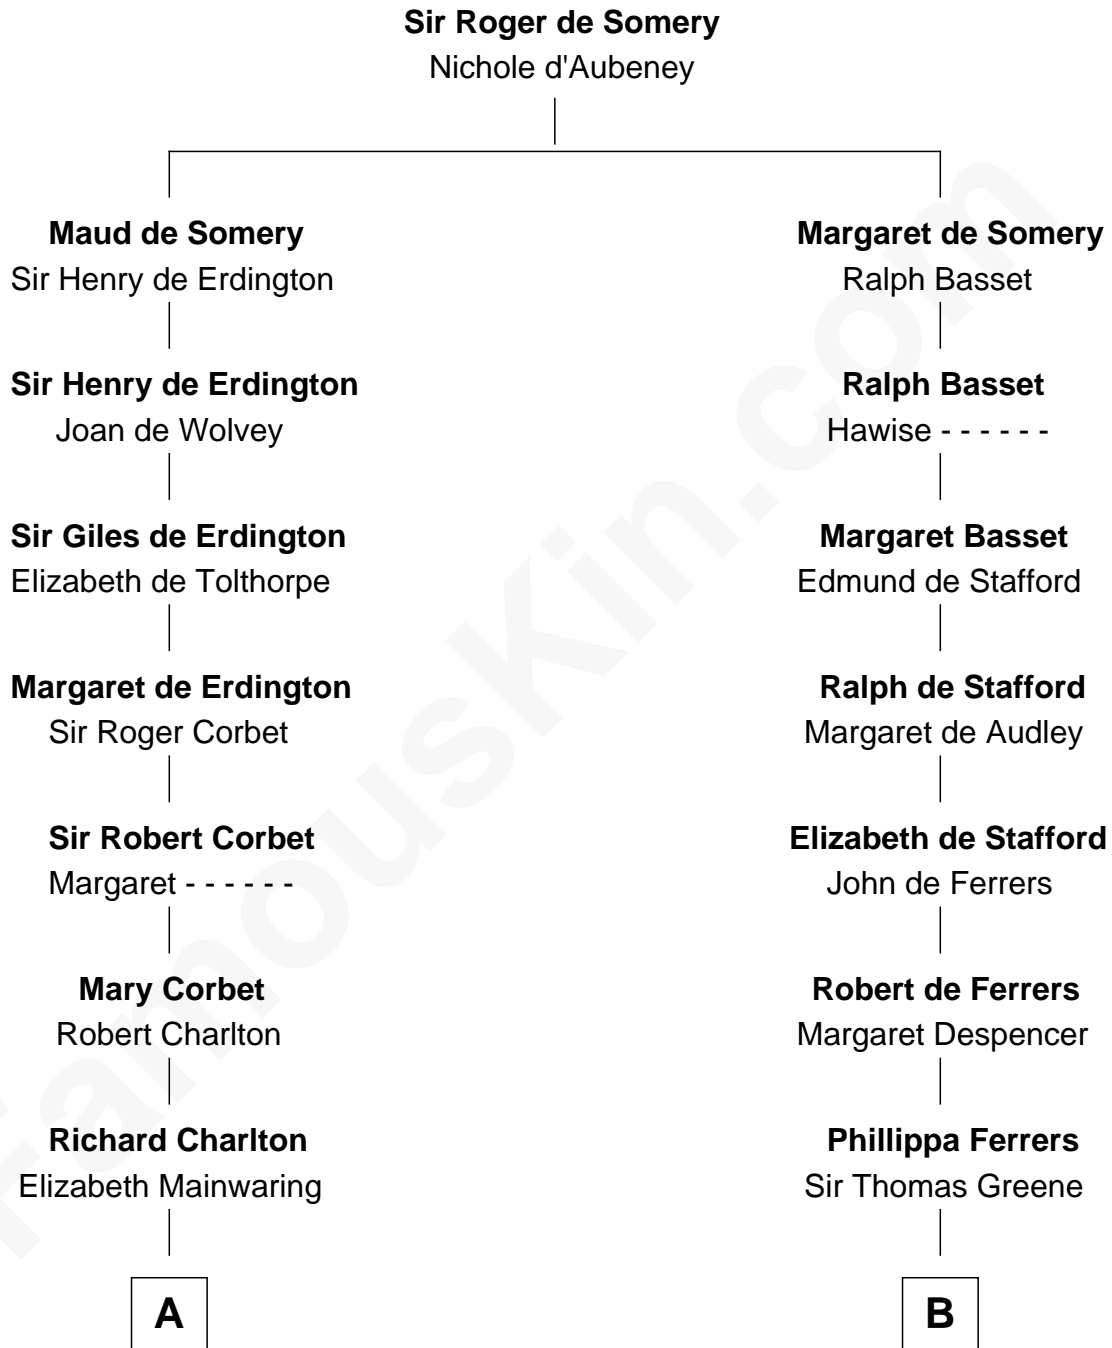

FamousKin.com
Relationship Chart of
Ralph Waldo Emerson
American Poet

17th cousin 4 times removed of

Melville Fuller
8th Chief Justice of the U.S. Supreme Court

C

Rev. Habijah Weld

Mary Fox

Hannah Weld

Rev. Caleb Fuller

Henry Weld Fuller

Esther Gould

Frederick Augustus Fuller

Catherine Martin Weston

Melville Fuller

8th U.S. Chief Justice