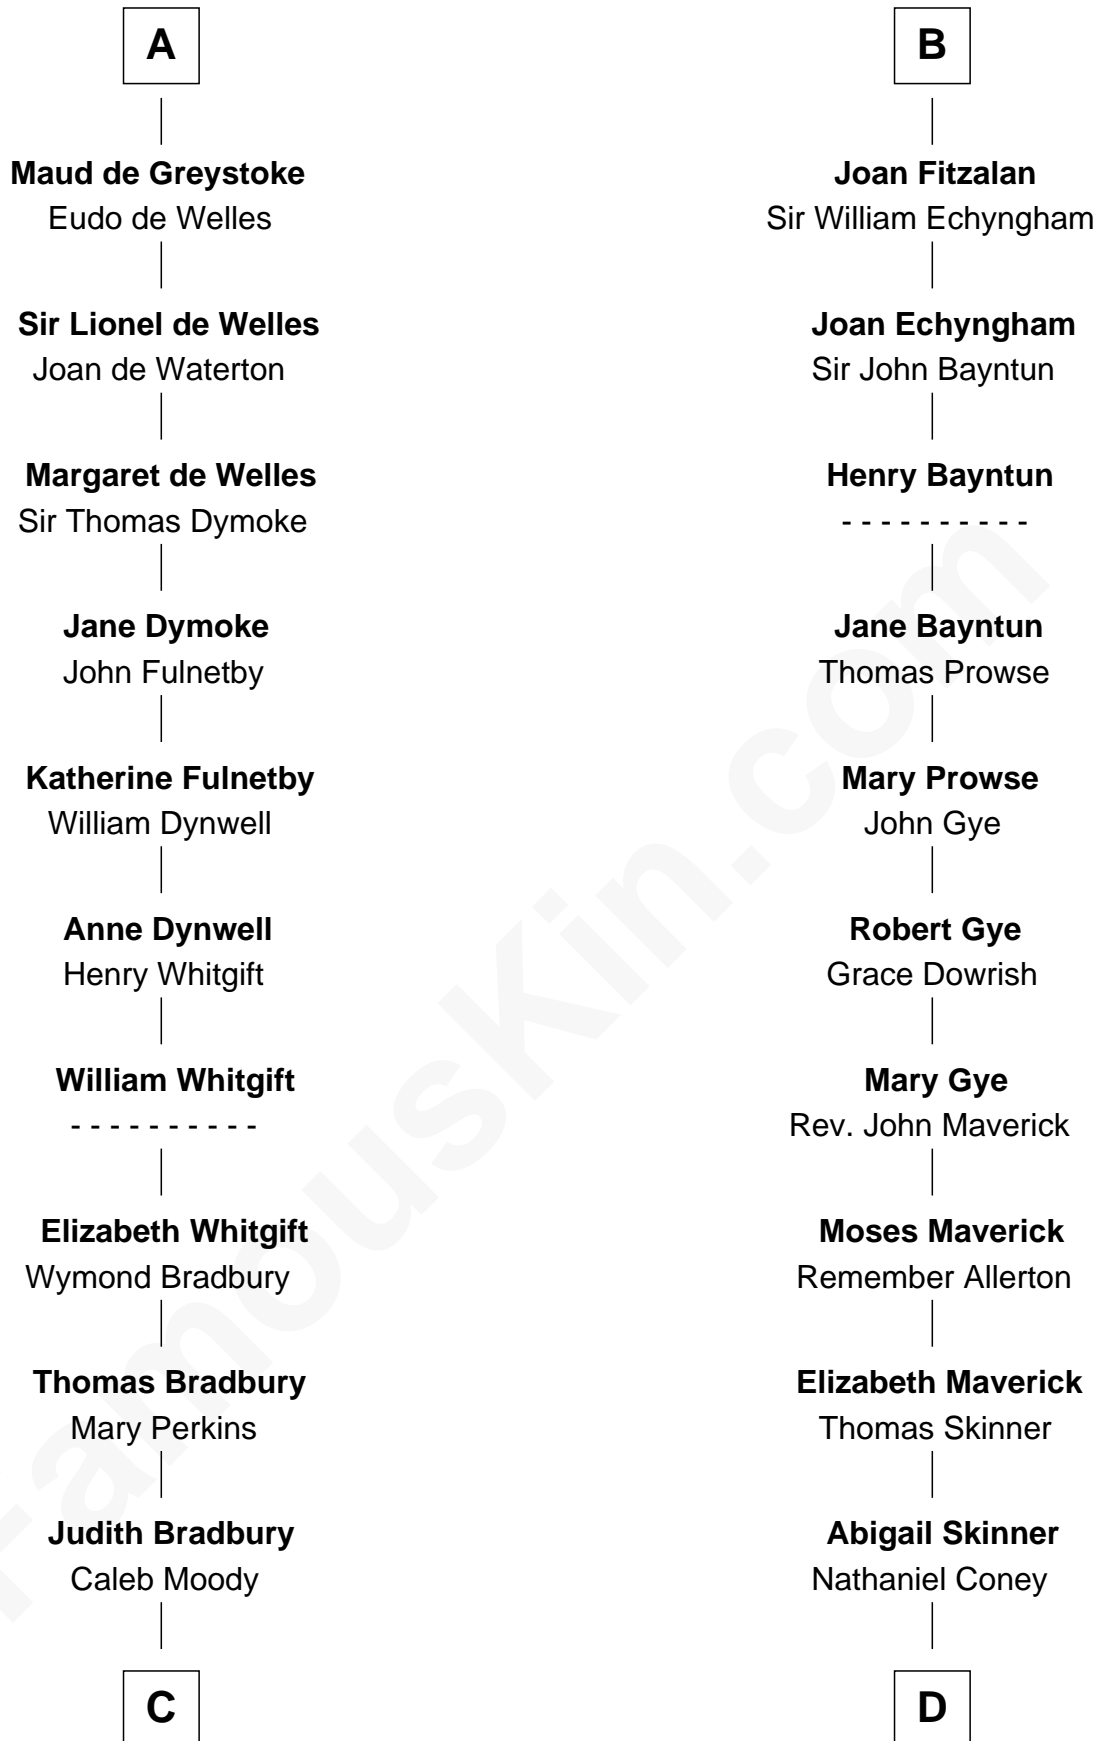

FamousKin.com

Relationship Chart of Ralph Waldo Emerson

American Poet

21st cousin of

Melville Fuller

8th Chief Justice of the U.S. Supreme Court

C

Rev. Samuel Moody

Hannah Sewall

Mary Moody

Rev. Joseph Emerson

Rev. William Emerson

Phebe Bliss

Rev. William Emerson

Ruth Haskins

Ralph Waldo Emerson