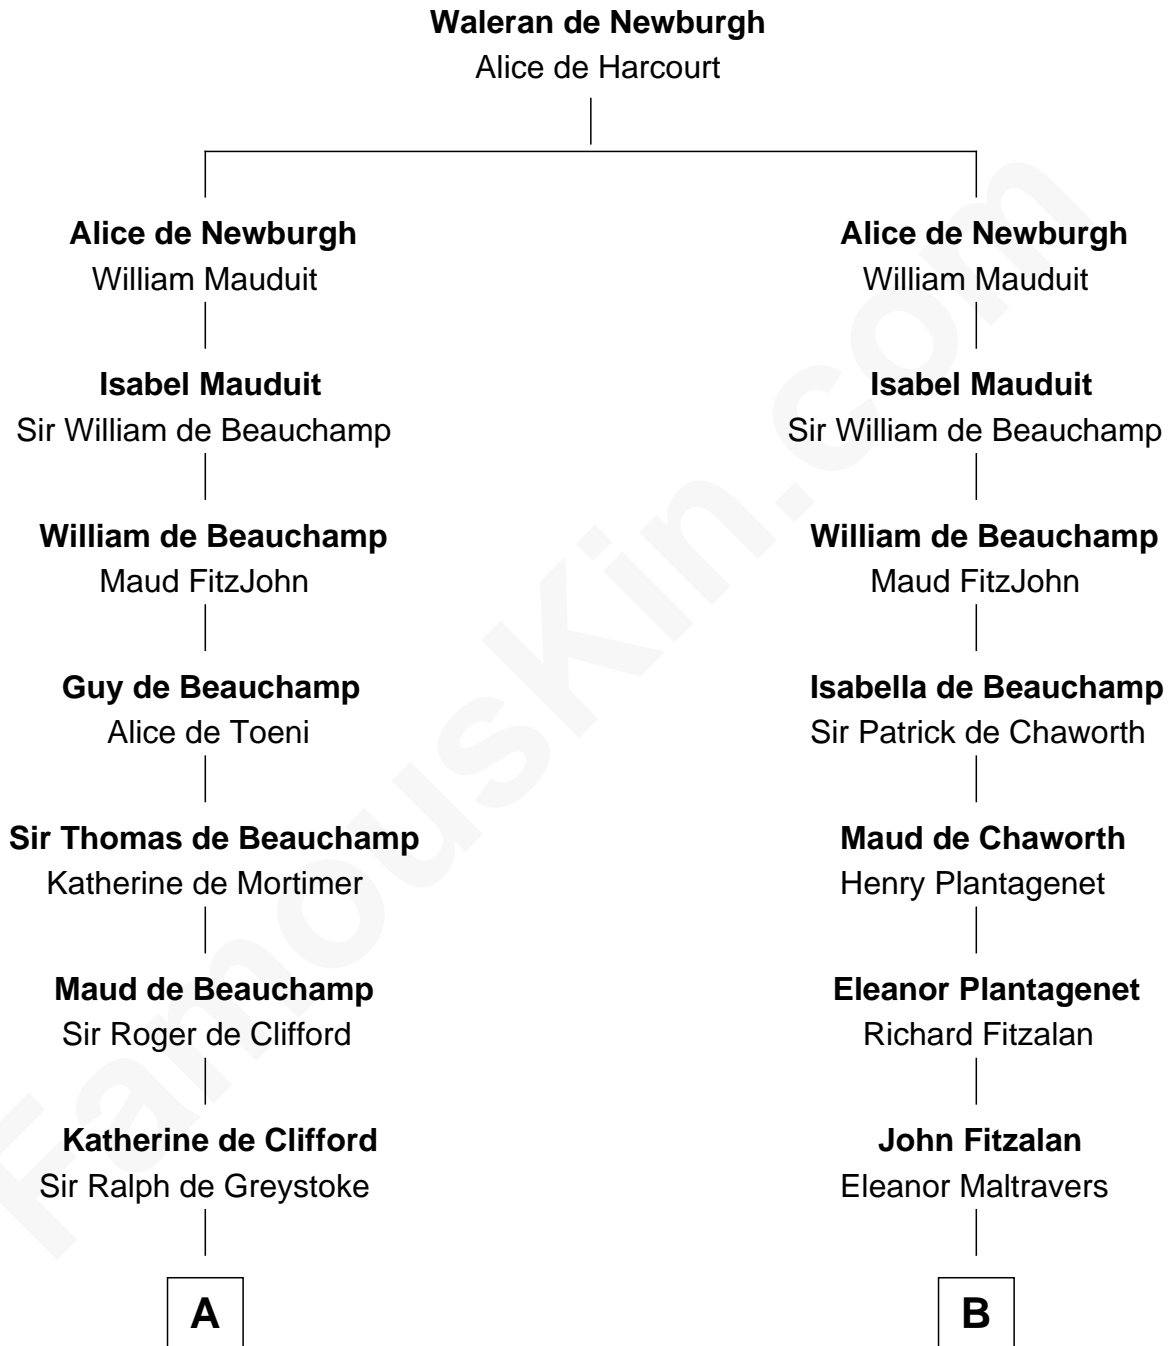

FamousKin.com

Relationship Chart of Ralph Waldo Emerson

American Poet

21st cousin of

Melville Fuller

8th Chief Justice of the U.S. Supreme Court

C

Rev. Samuel Moody

Hannah Sewall

Mary Moody

Rev. Joseph Emerson

Rev. William Emerson

Phebe Bliss

Rev. William Emerson

Ruth Haskins

Ralph Waldo Emerson

Catherine Martin Weston

Frederick Augustus Fuller

Melville Fuller

8th U.S. Chief Justice