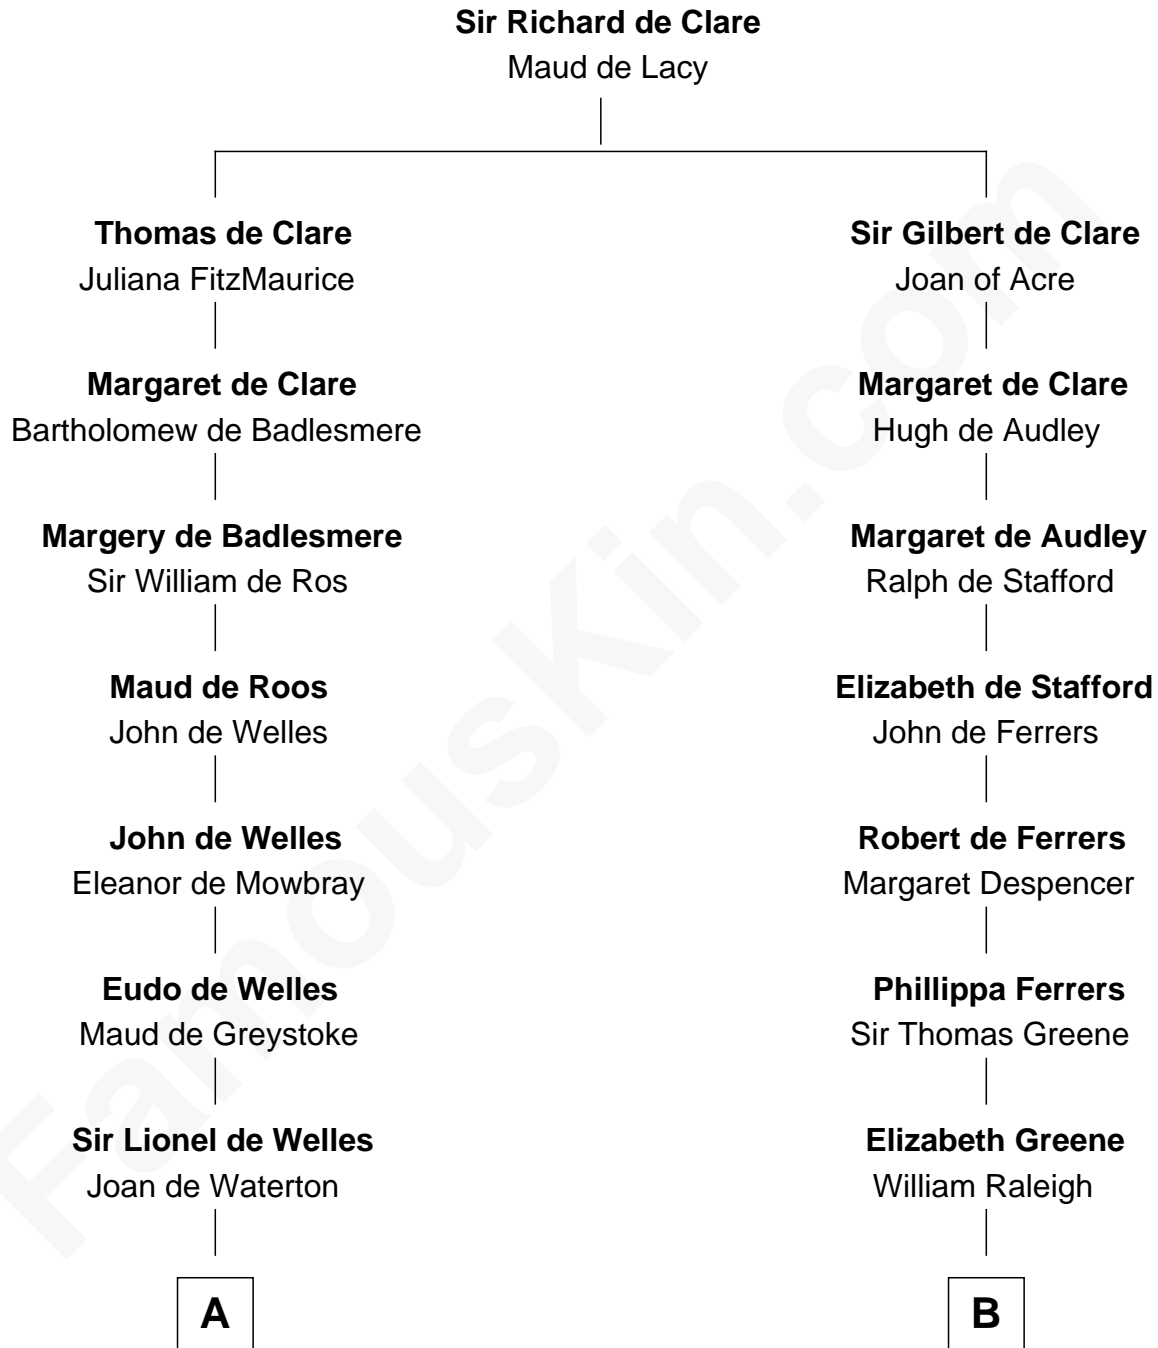

FamousKin.com

Relationship Chart of

Ralph Waldo Emerson

American Poet

19th cousin 1 time removed of

Melville Fuller

8th Chief Justice of the U.S. Supreme Court

C