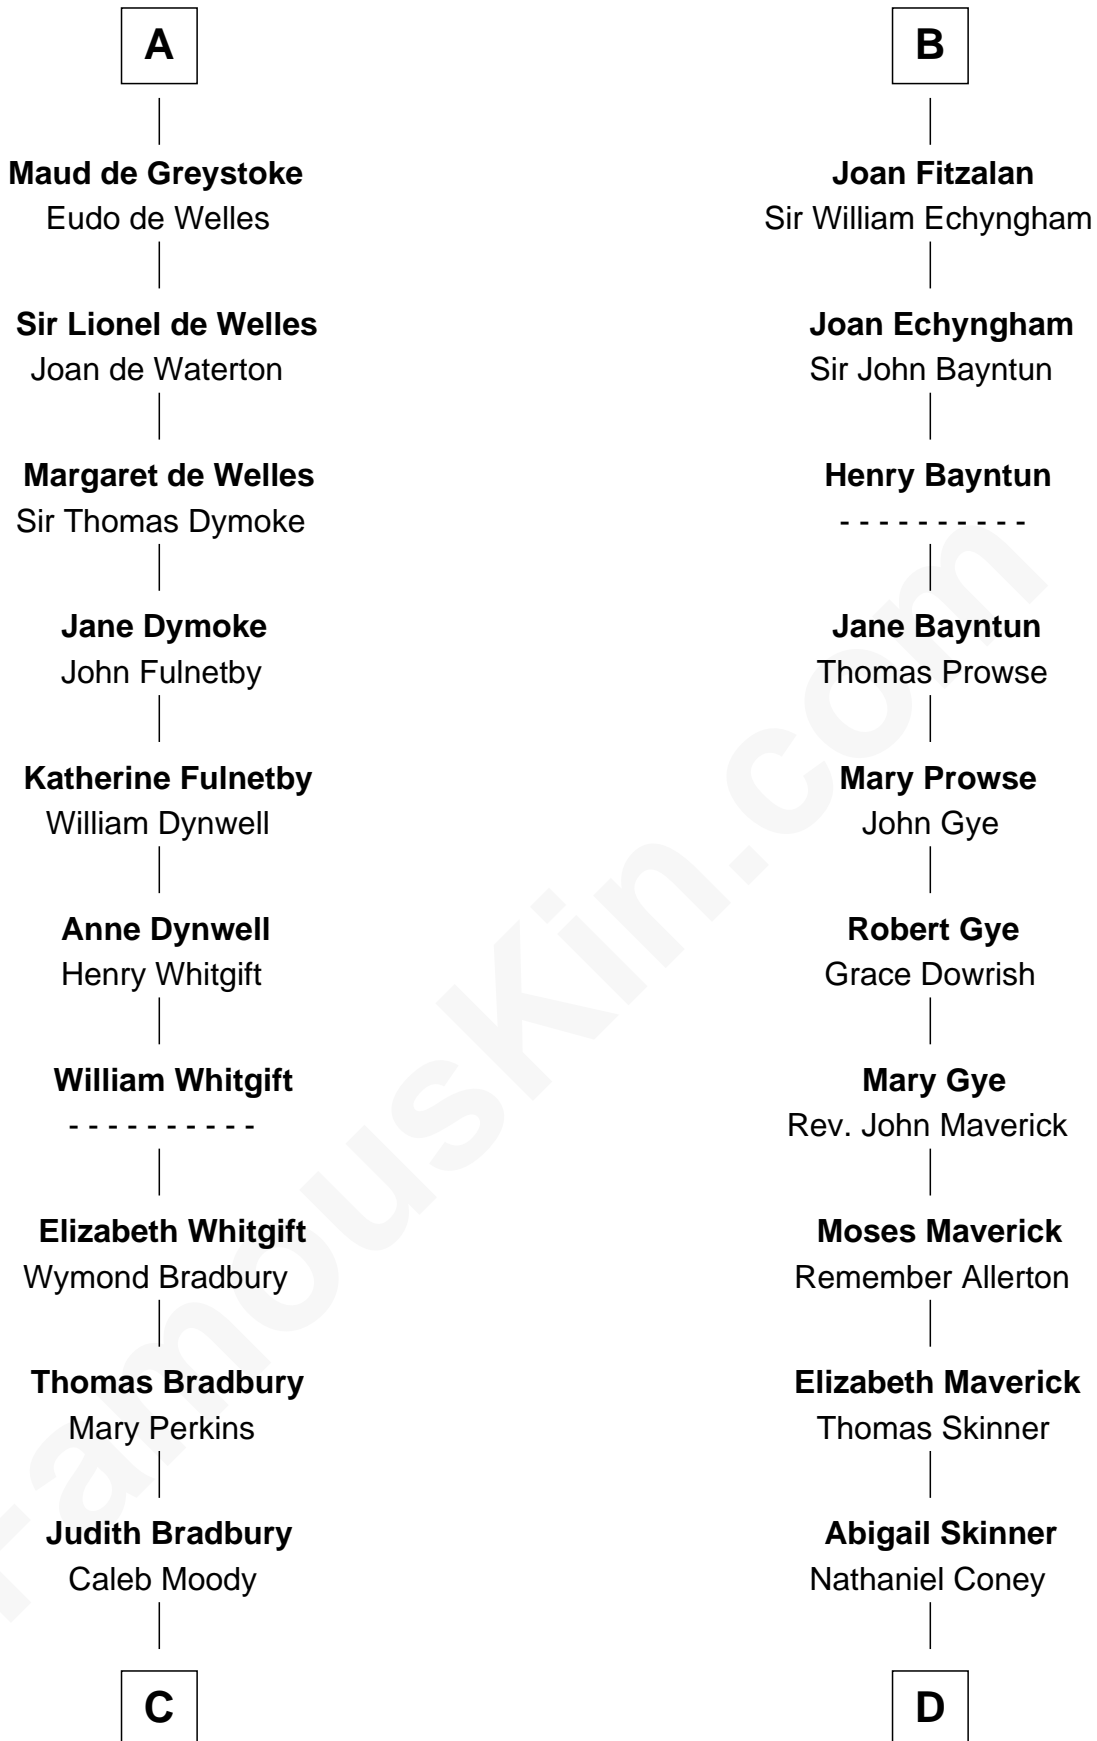

FamousKin.com

Relationship Chart of

Ralph Waldo Emerson

American Poet

21st cousin of

Melville Fuller

8th Chief Justice of the U.S. Supreme Court

C

Rev. Samuel Moody

Hannah Sewall

Mary Moody

Rev. Joseph Emerson

Rev. William Emerson

Phebe Bliss

Rev. William Emerson

Ruth Haskins