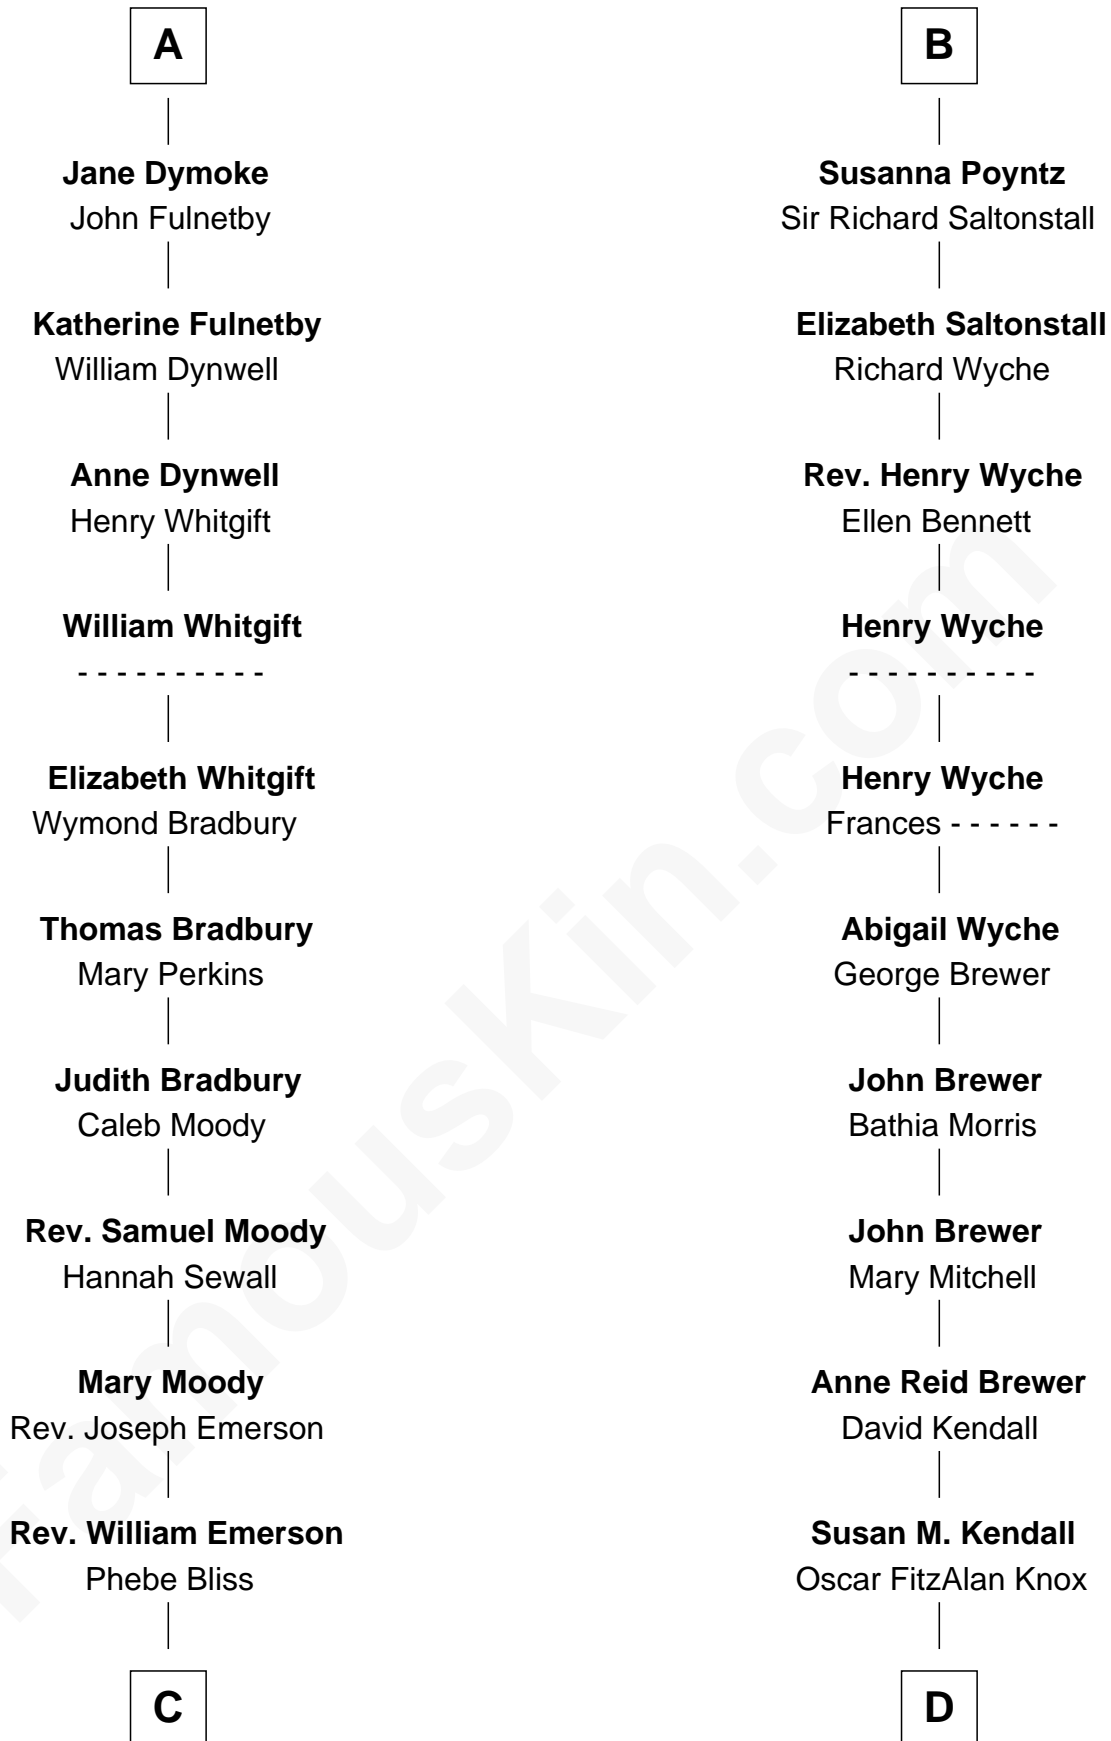

## Relationship Chart of

### Ralph Waldo Emerson

*American Poet*

18th cousin 2 times removed of

**Truman Capote**  
*Author of In Cold Blood*

**C**

**Rev. William Emerson**

Ruth Haskins

**Ralph Waldo Emerson**

*American Poet*

**D**

**John Brewer Knox**

Lula Margaret Dinkins

**Mabel Knox**

Archulus Persons

**Archulus Persons**

Lillie May Faulk