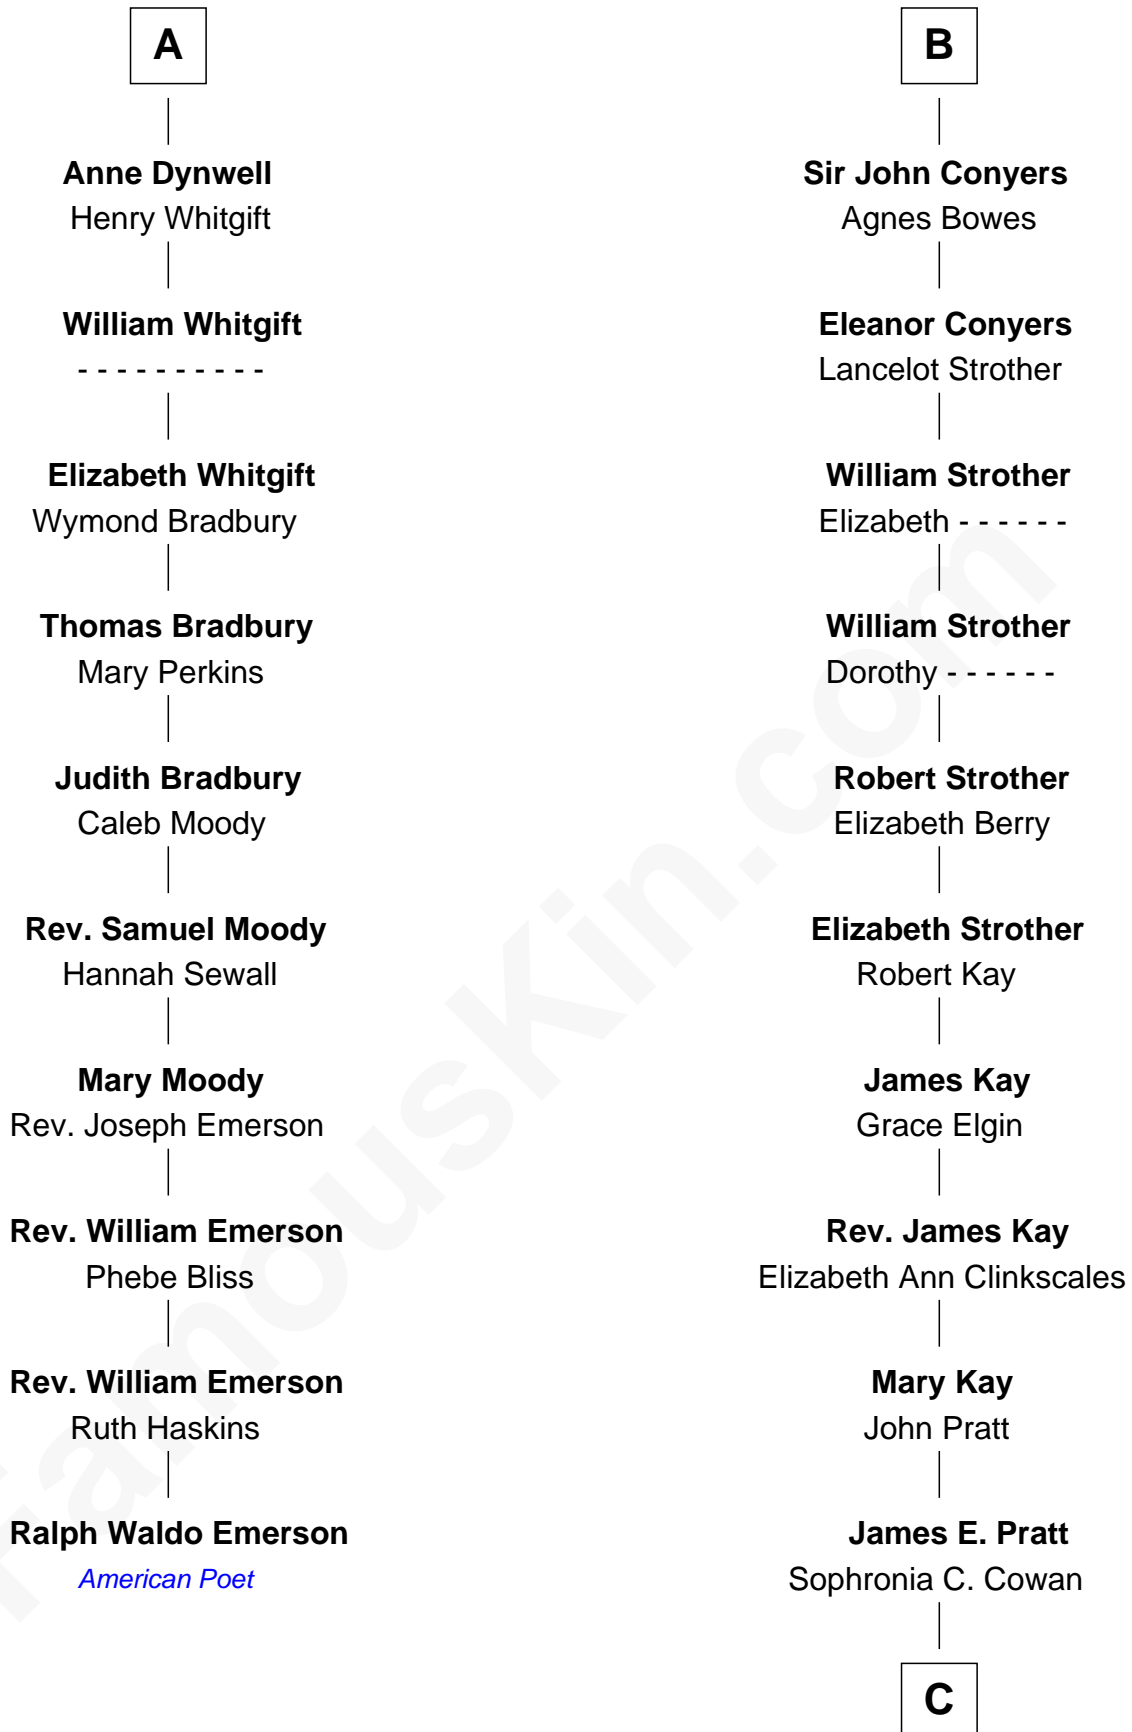

FamousKin.com

Relationship Chart of Ralph Waldo Emerson

American Poet

16th cousin 3 times removed of

Jimmy Carter

39th U.S. President

C

Nina Pratt

William Archibald Carter

Earl Carter

Lillian Gordy

Jimmy Carter

39th U.S. President

FamousKin.com