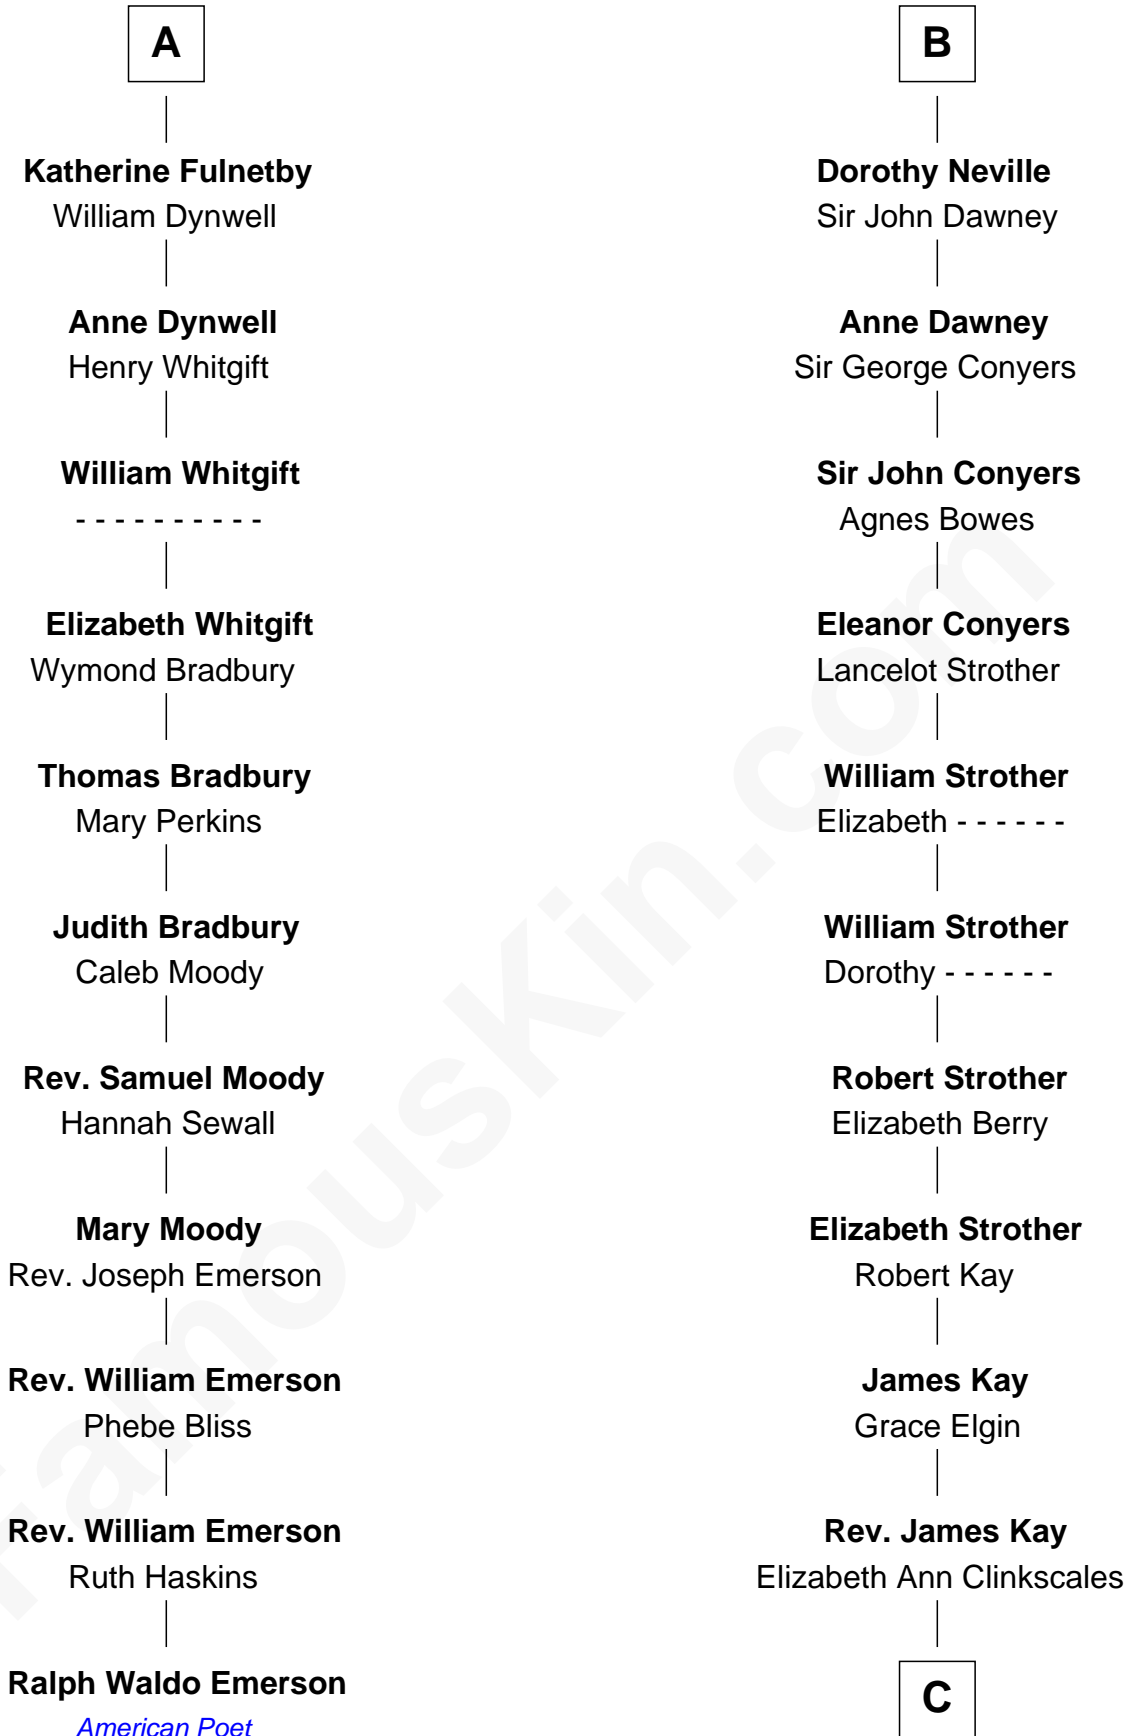

FamousKin.com

Relationship Chart of

Ralph Waldo Emerson

American Poet

17th cousin 4 times removed of

Jimmy Carter

39th U.S. President

Henry Plantagenet

Maud de Chaworth

C

—
Mary Kay

John Pratt

—
James E. Pratt

Sophonra C. Cowan

—
Nina Pratt

William Archibald Carter