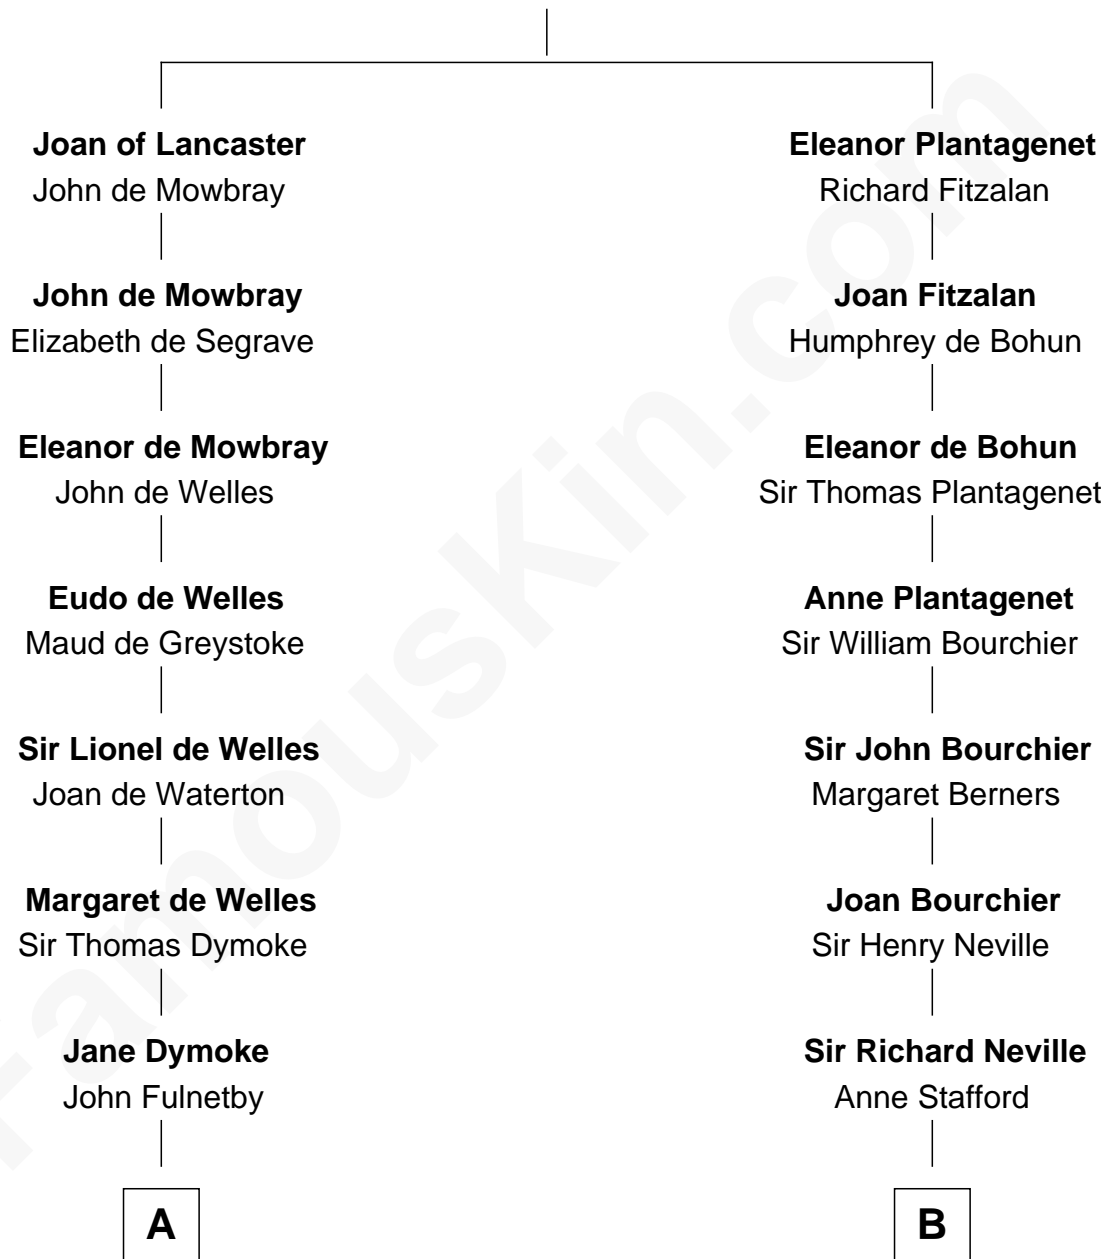

FamousKin.com

Relationship Chart of

Ralph Waldo Emerson

American Poet

17th cousin 4 times removed of

Jimmy Carter

39th U.S. President

Henry Plantagenet

Maud de Chaworth

C

—
Mary Kay

John Pratt

—
James E. Pratt

Sophonra C. Cowan

—
Nina Pratt

William Archibald Carter